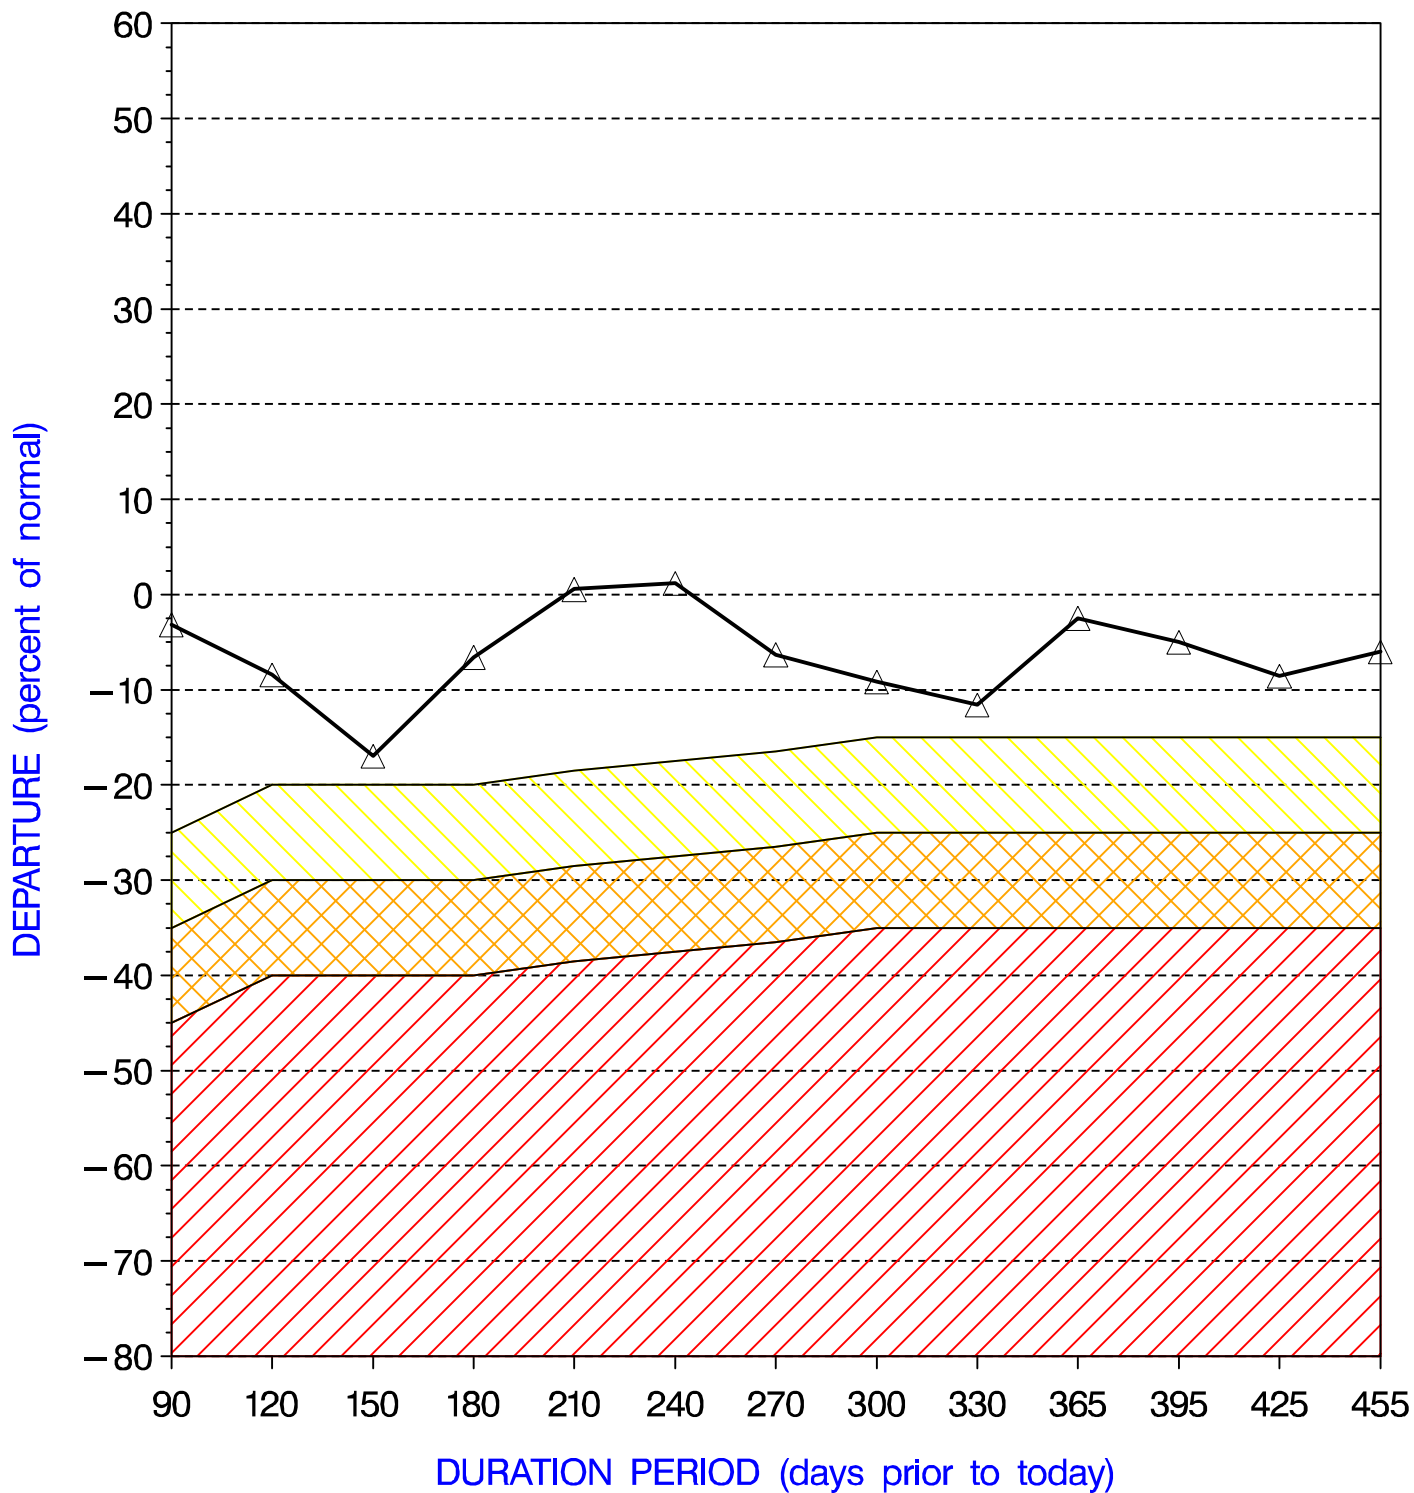

BEDFORD COUNTY PRECIPITATION PERCENT DEPARTURES

PRECIPITATION DATA SUPPLIED BY THE NATIONAL WEATHER SERVICE

DATE OF PLOT = 11/23/09

Note: Grey line is Percent Departure from normal precipitation at the durations shown

yellow area represents drought watch indicator standards
orange area represents drought warning indicator standards
red area represents drought emergency indicator standards