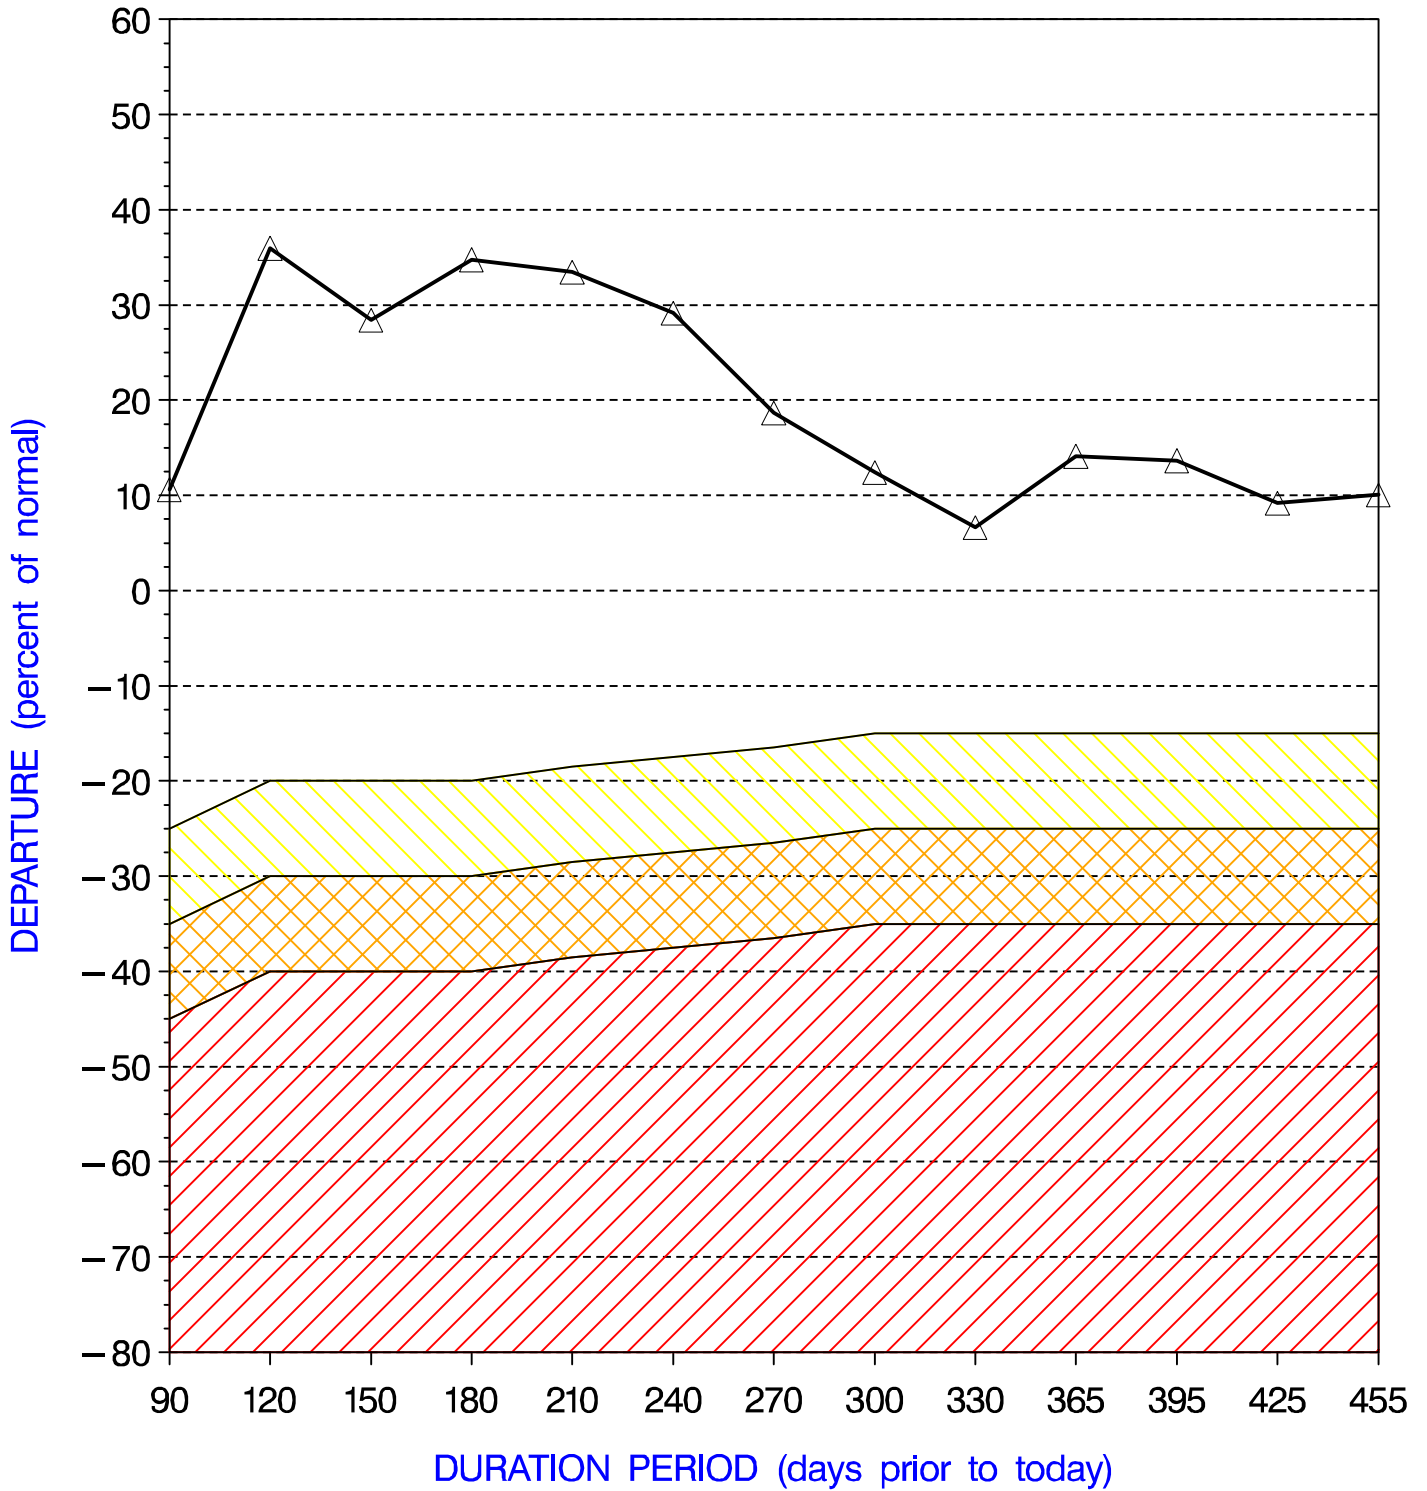

# BERKS COUNTY PRECIPITATION PERCENT DEPARTURES

PRECIPITATION DATA SUPPLIED BY THE NATIONAL WEATHER SERVICE

DATE OF PLOT = 11/23/09

Note: Grey line is Percent Departure from normal precipitation at the durations shown

yellow    area represents drought watch indicator standards  
orange    area represents drought warning indicator standards  
red        area represents drought emergency indicator standards