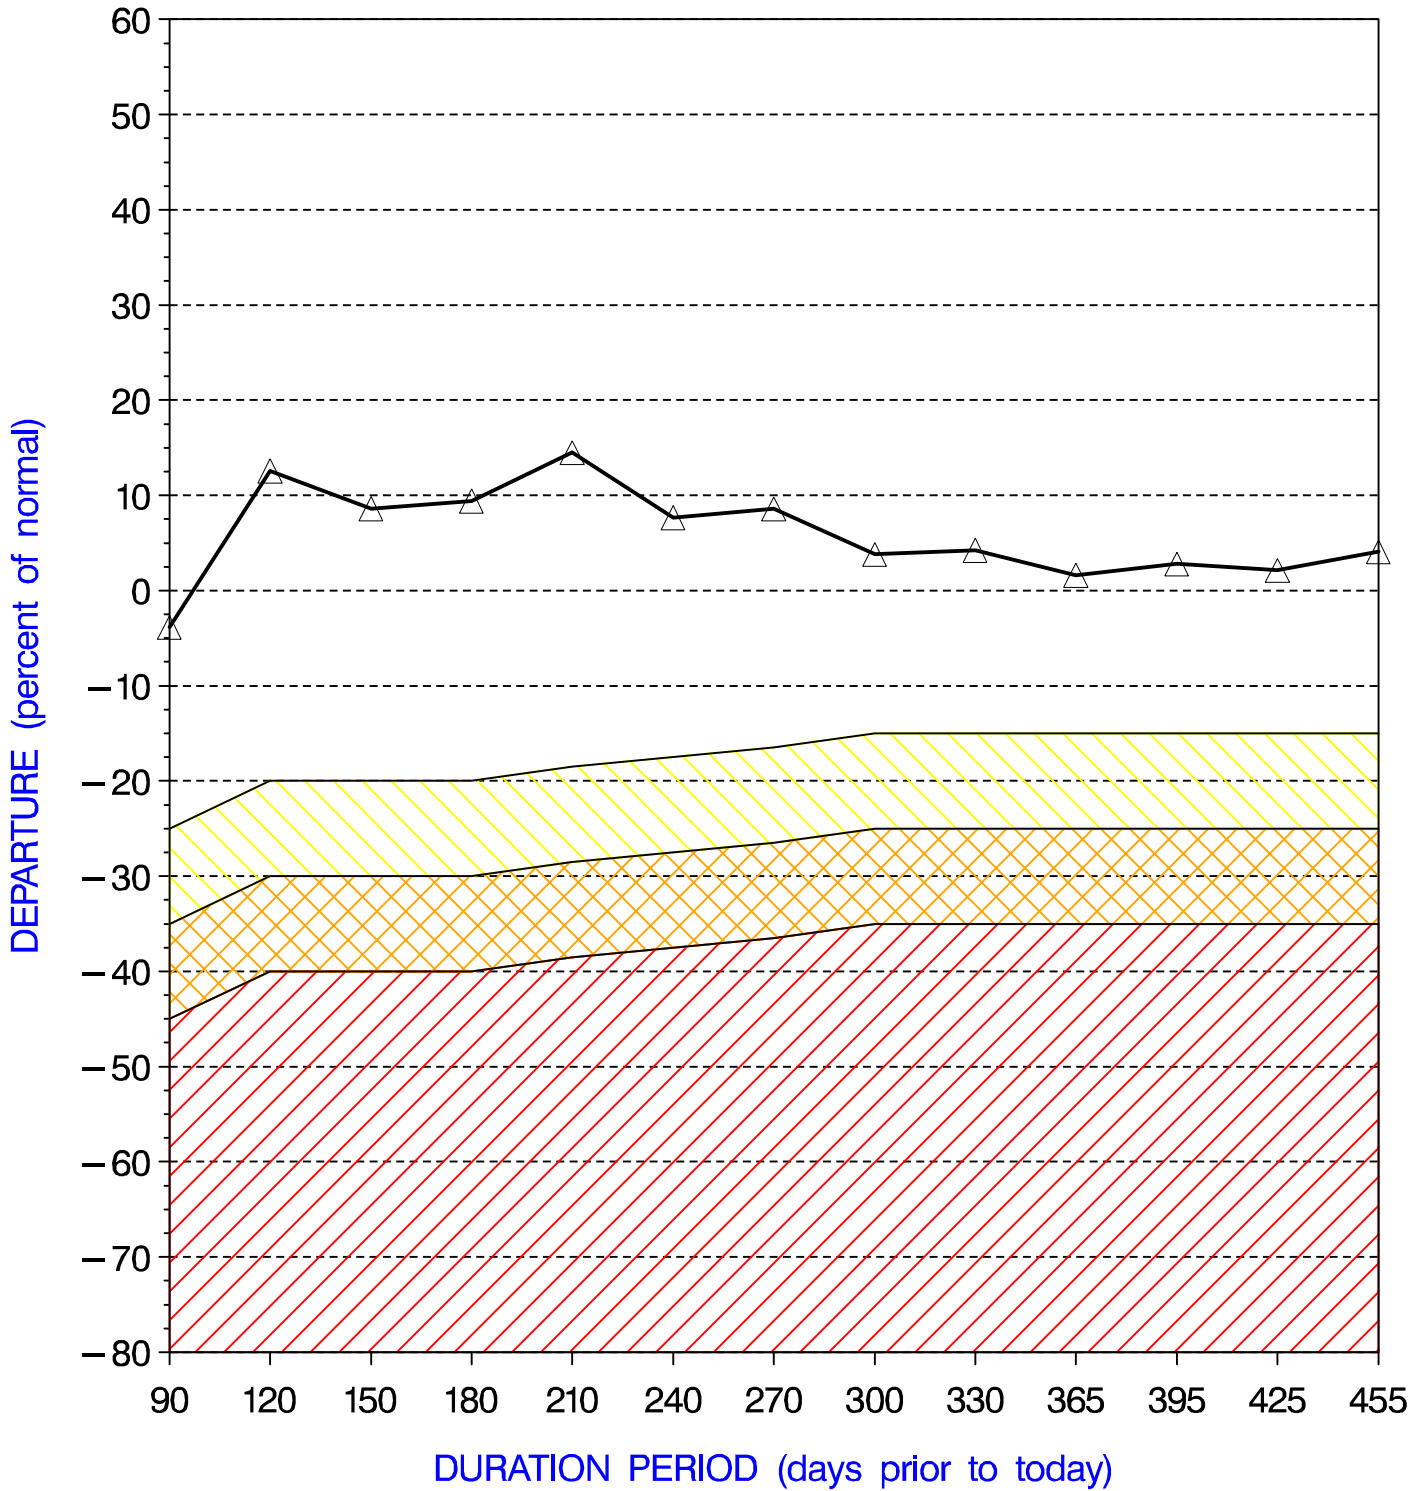

BERKS COUNTY PRECIPITATION PERCENT DEPARTURES

PRECIPITATION DATA SUPPLIED BY THE NATIONAL WEATHER SERVICE

DATE OF PLOT = 05/14/08

Note: Grey line is Percent Departure from normal precipitation at the durations shown

yellow area represents drought watch indicator standards
orange area represents drought warning indicator standards
red area represents drought emergency indicator standards