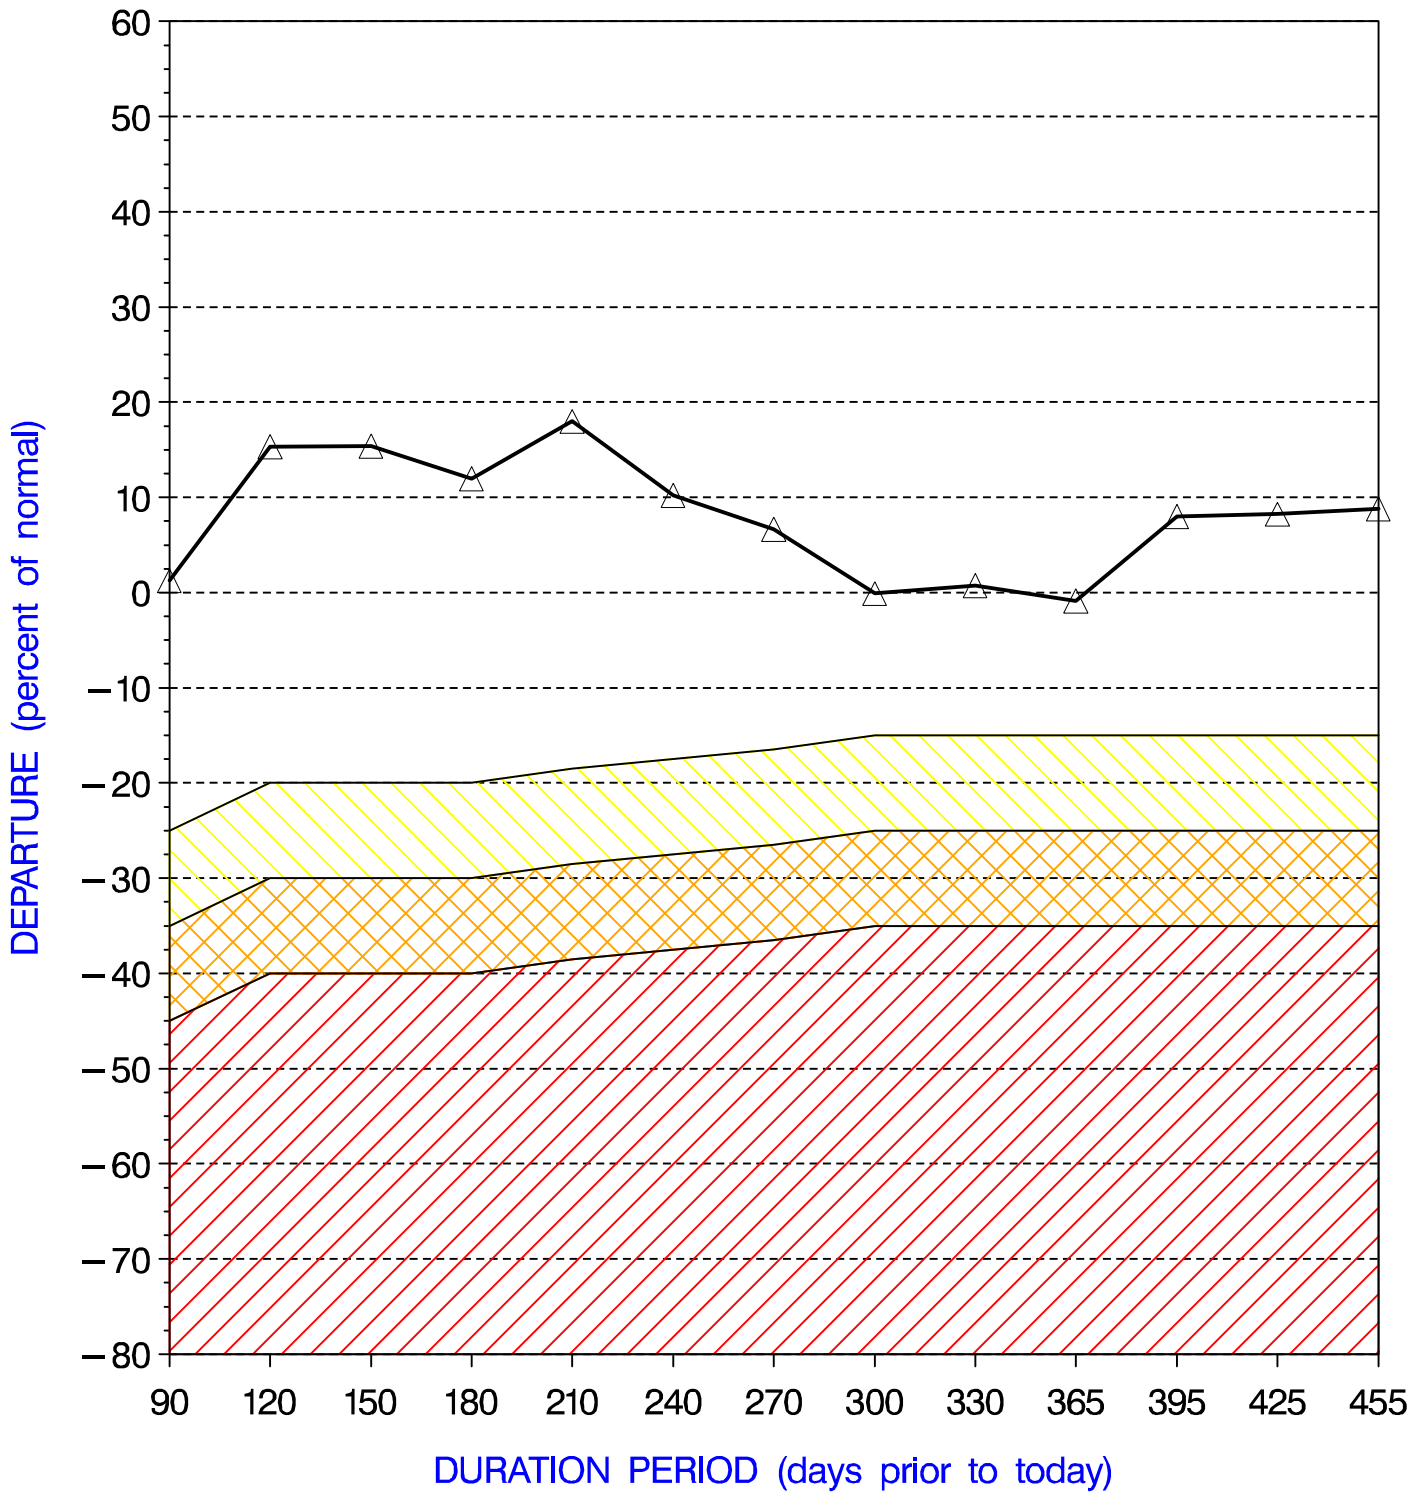

BUCKS COUNTY PRECIPITATION PERCENT DEPARTURES

PRECIPITATION DATA SUPPLIED BY THE NATIONAL WEATHER SERVICE

DATE OF PLOT = 05/14/08

Note: Grey line is Percent Departure from normal precipitation at the durations shown

yellow area represents drought watch indicator standards
orange area represents drought warning indicator standards
red area represents drought emergency indicator standards