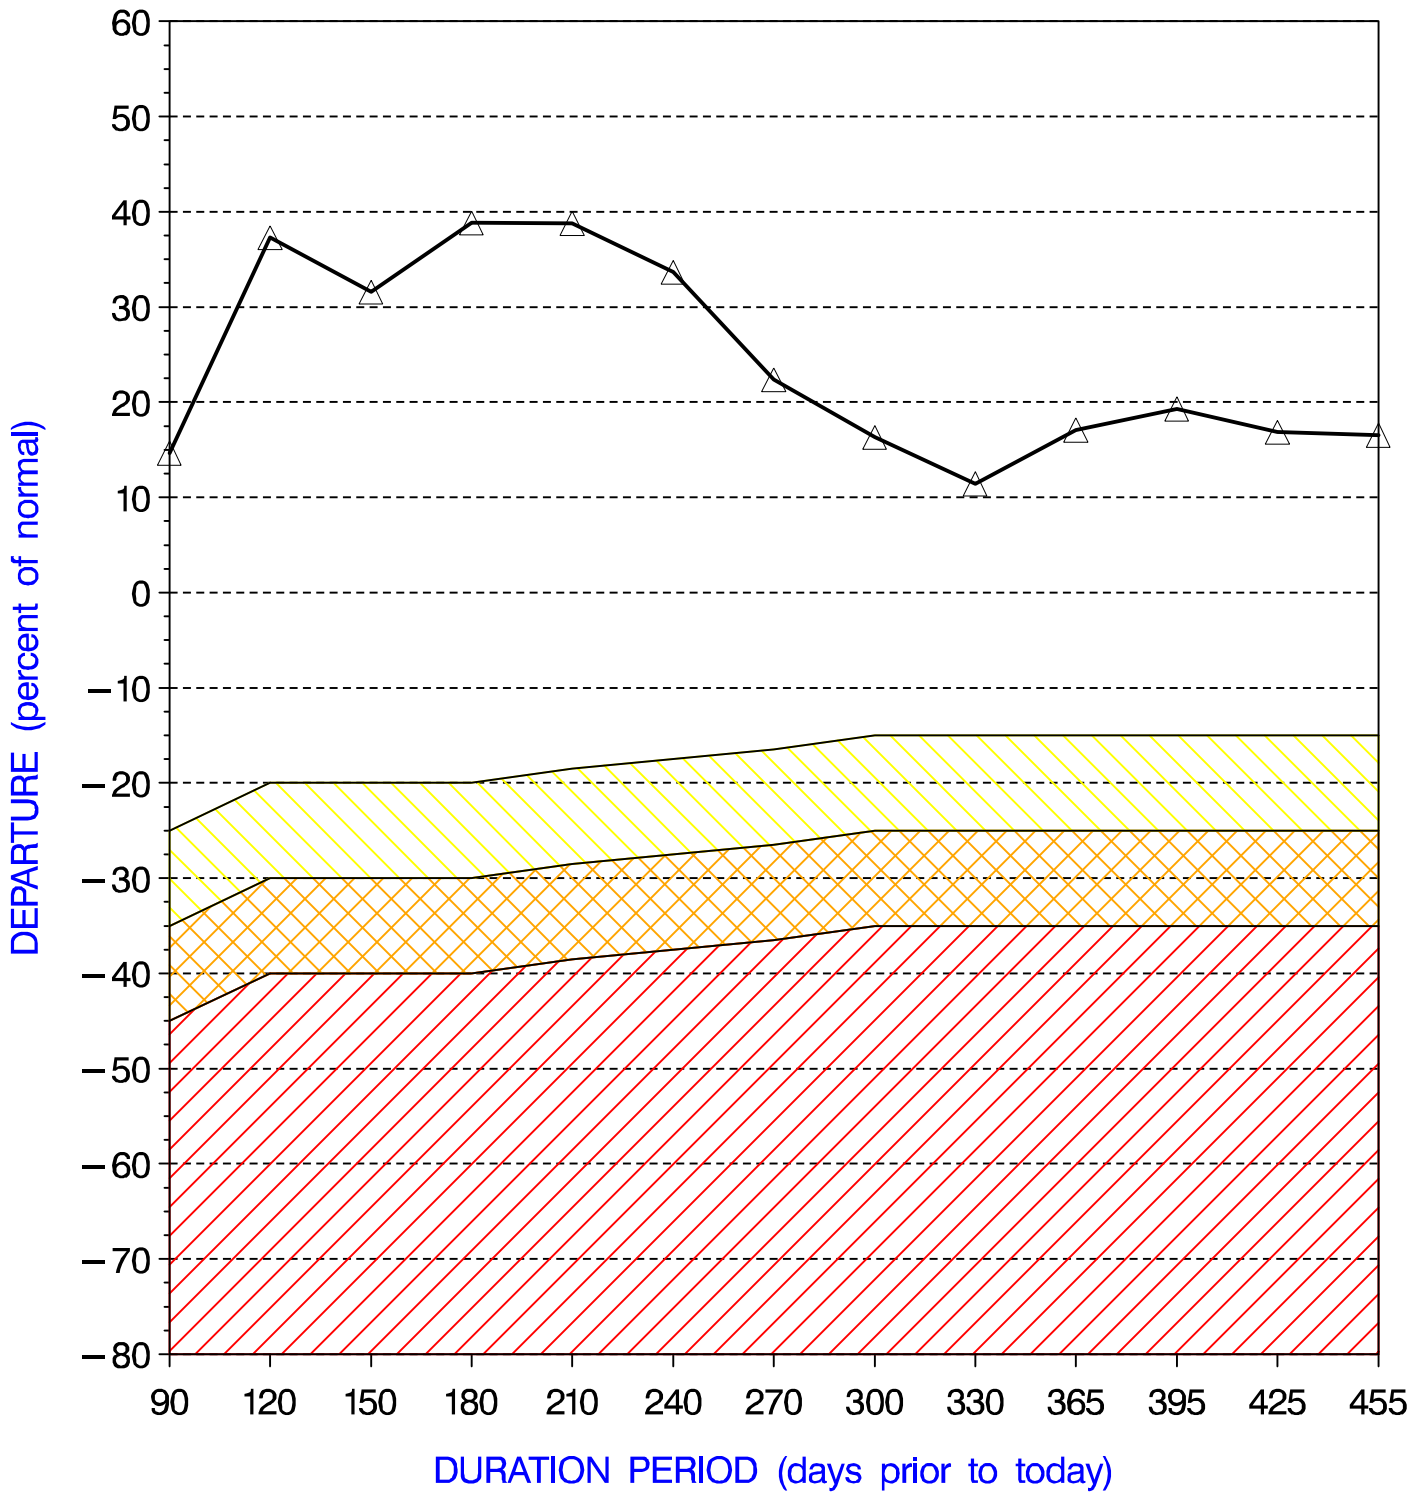

BUCKS COUNTY PRECIPITATION PERCENT DEPARTURES

PRECIPITATION DATA SUPPLIED BY THE NATIONAL WEATHER SERVICE

DATE OF PLOT = 11/23/09

Note: Grey line is Percent Departure from normal precipitation at the durations shown

yellow area represents drought watch indicator standards
orange area represents drought warning indicator standards
red area represents drought emergency indicator standards