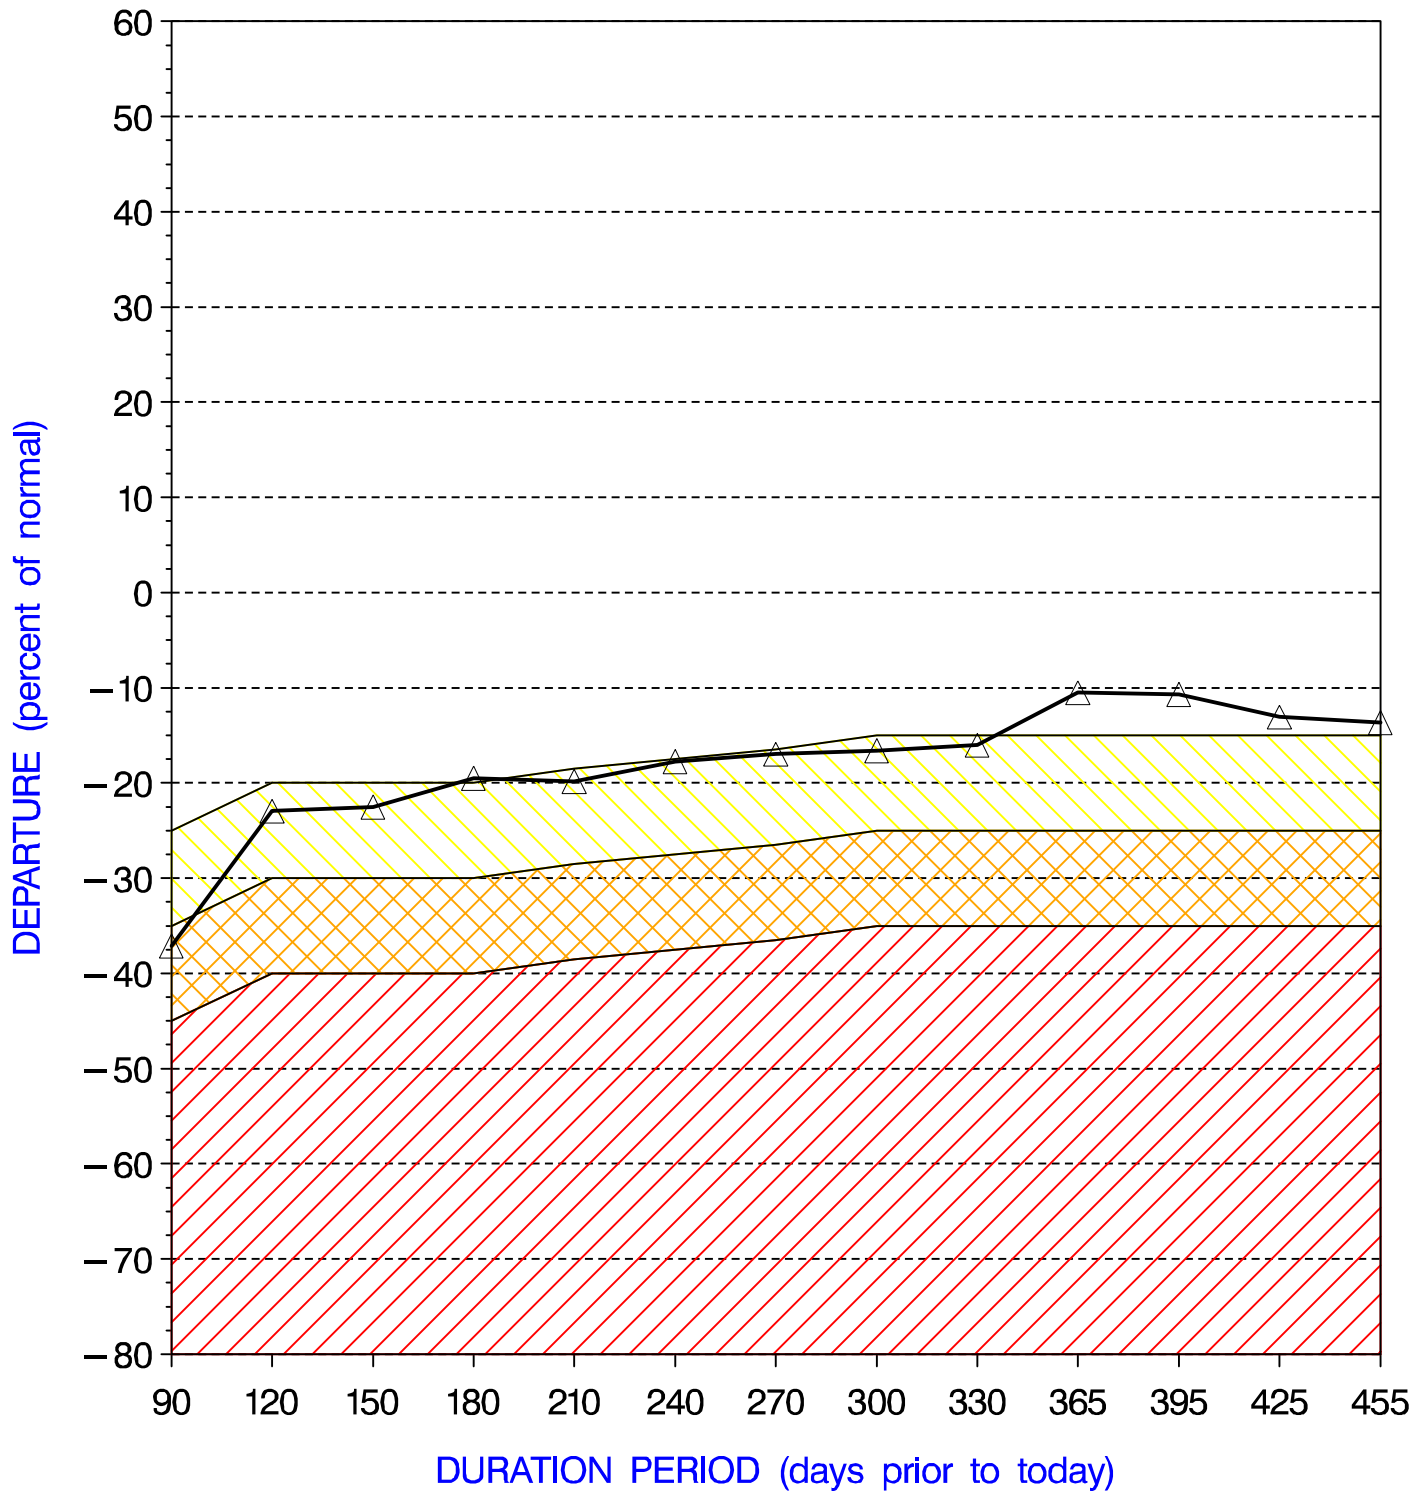

# BUTLER COUNTY PRECIPITATION PERCENT DEPARTURES

PRECIPITATION DATA SUPPLIED BY THE NATIONAL WEATHER SERVICE

DATE OF PLOT = 11/23/09

Note: Grey line is Percent Departure from normal precipitation at the durations shown

yellow area represents drought watch indicator standards  
orange area represents drought warning indicator standards  
red area represents drought emergency indicator standards