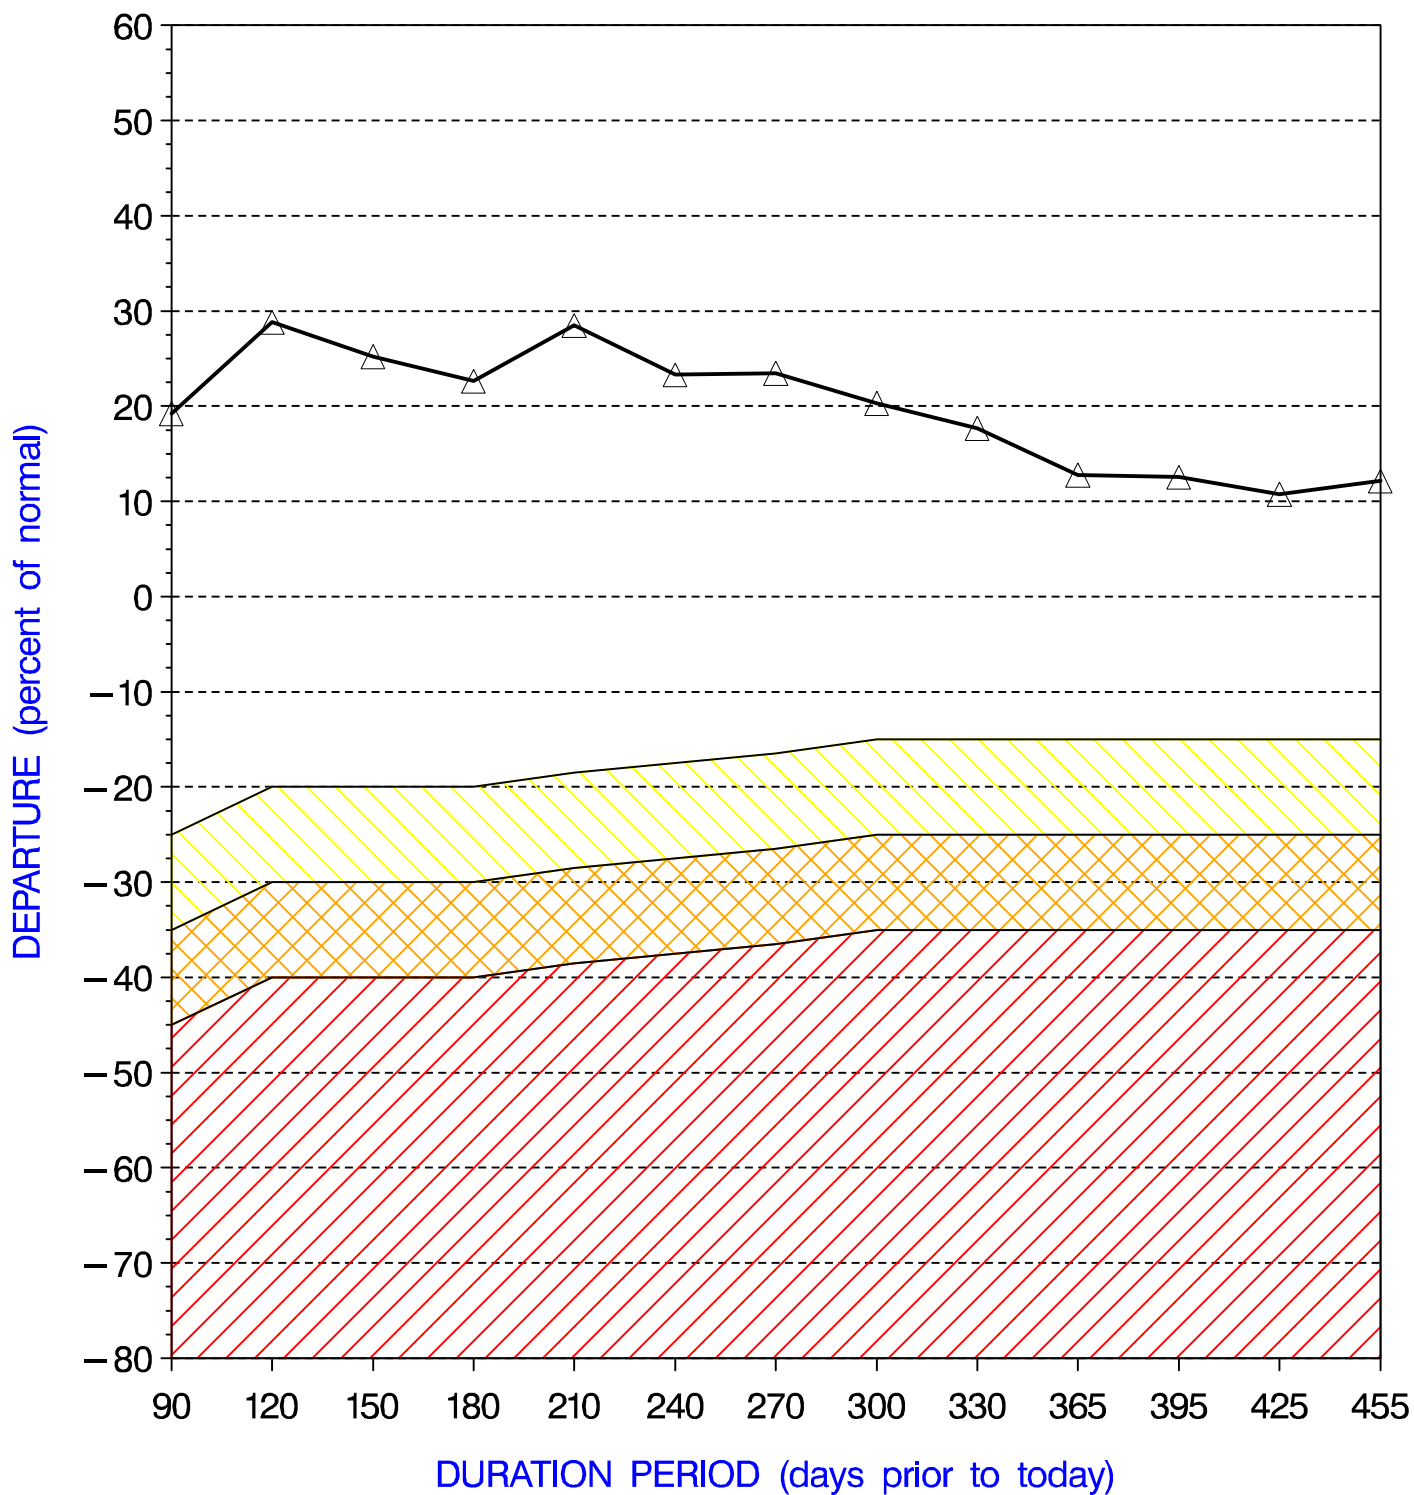

# CARBON COUNTY PRECIPITATION PERCENT DEPARTURES

PRECIPITATION DATA SUPPLIED BY THE NATIONAL WEATHER SERVICE

DATE OF PLOT = 05/14/08

Note: Grey line is Percent Departure from normal precipitation at the durations shown

yellow area represents drought watch indicator standards  
orange XXX area represents drought warning indicator standards  
red /// area represents drought emergency indicator standards