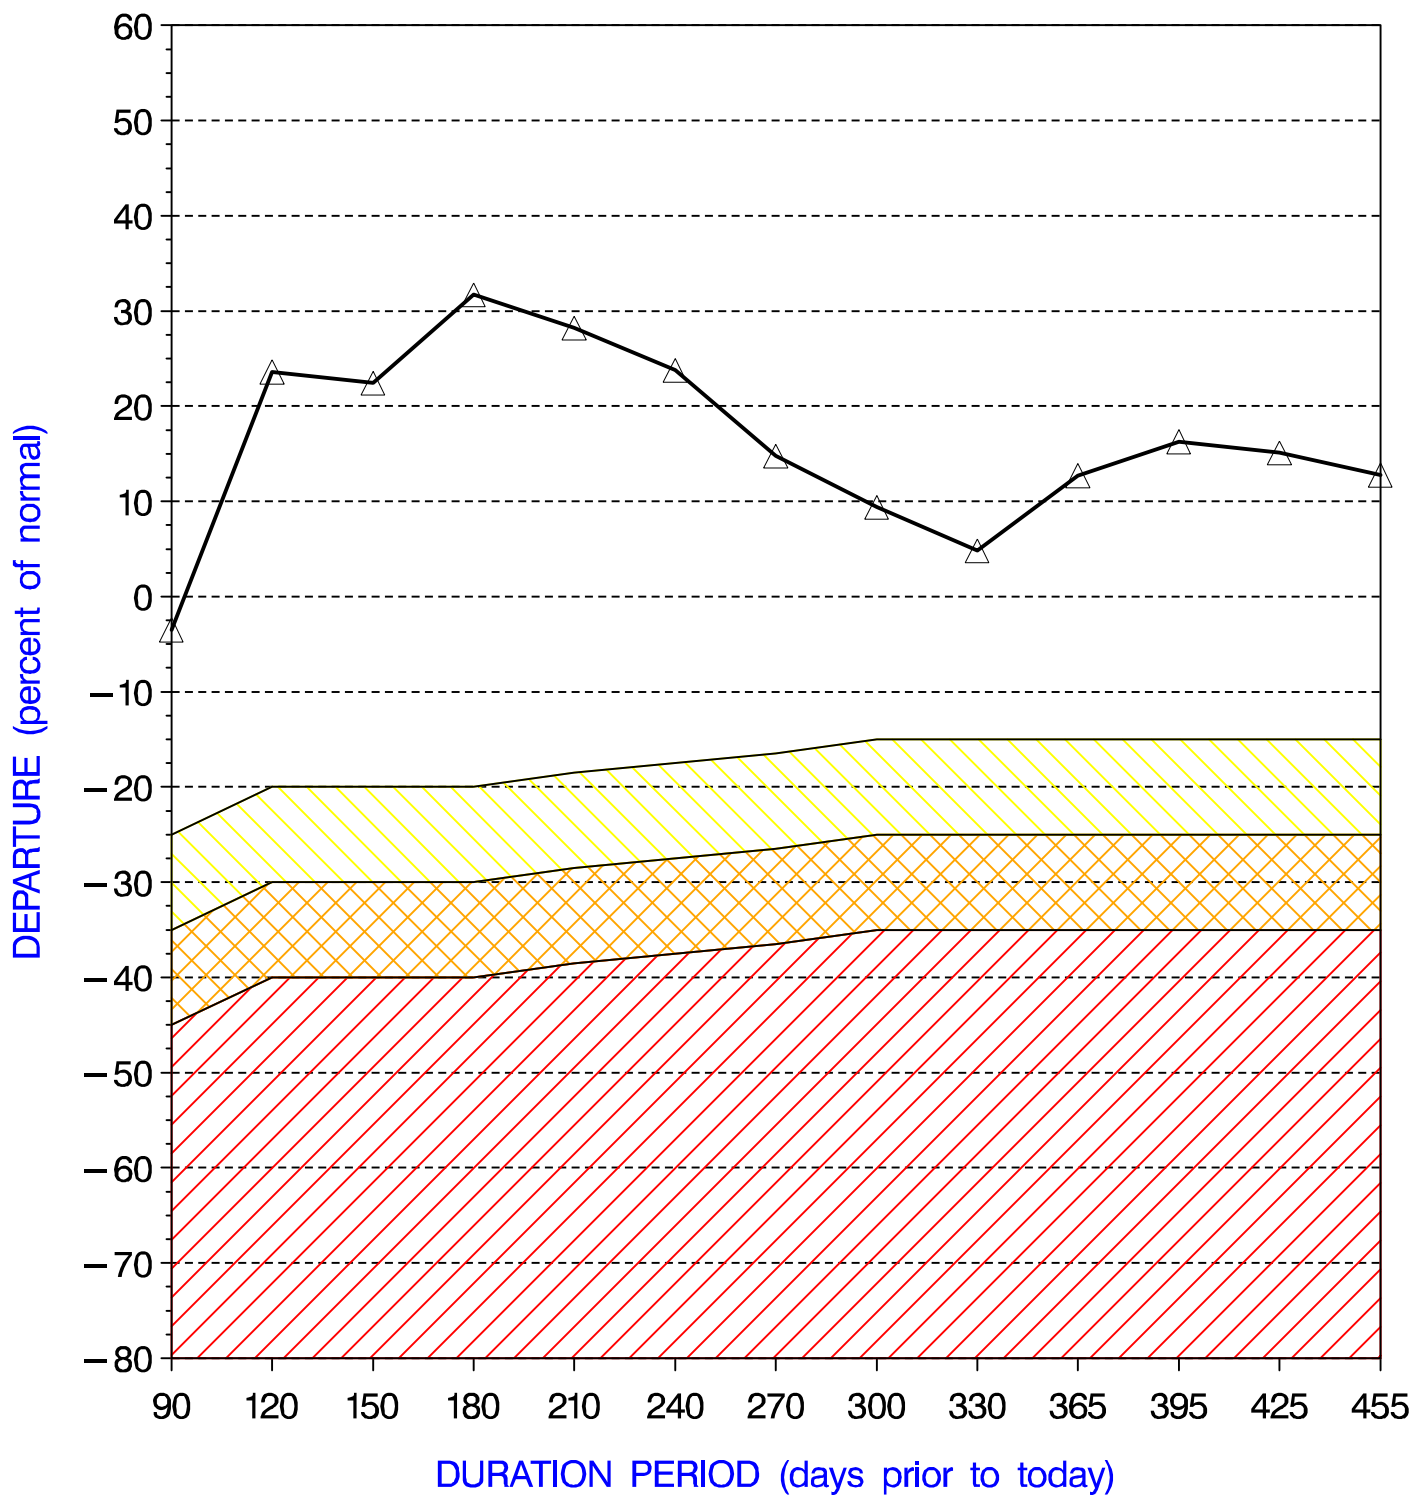

CARBON COUNTY PRECIPITATION PERCENT DEPARTURES

PRECIPITATION DATA SUPPLIED BY THE NATIONAL WEATHER SERVICE

DATE OF PLOT = 11/23/09

Note: Grey line is Percent Departure from normal precipitation at the durations shown

yellow area represents drought watch indicator standards
orange area represents drought warning indicator standards
red area represents drought emergency indicator standards