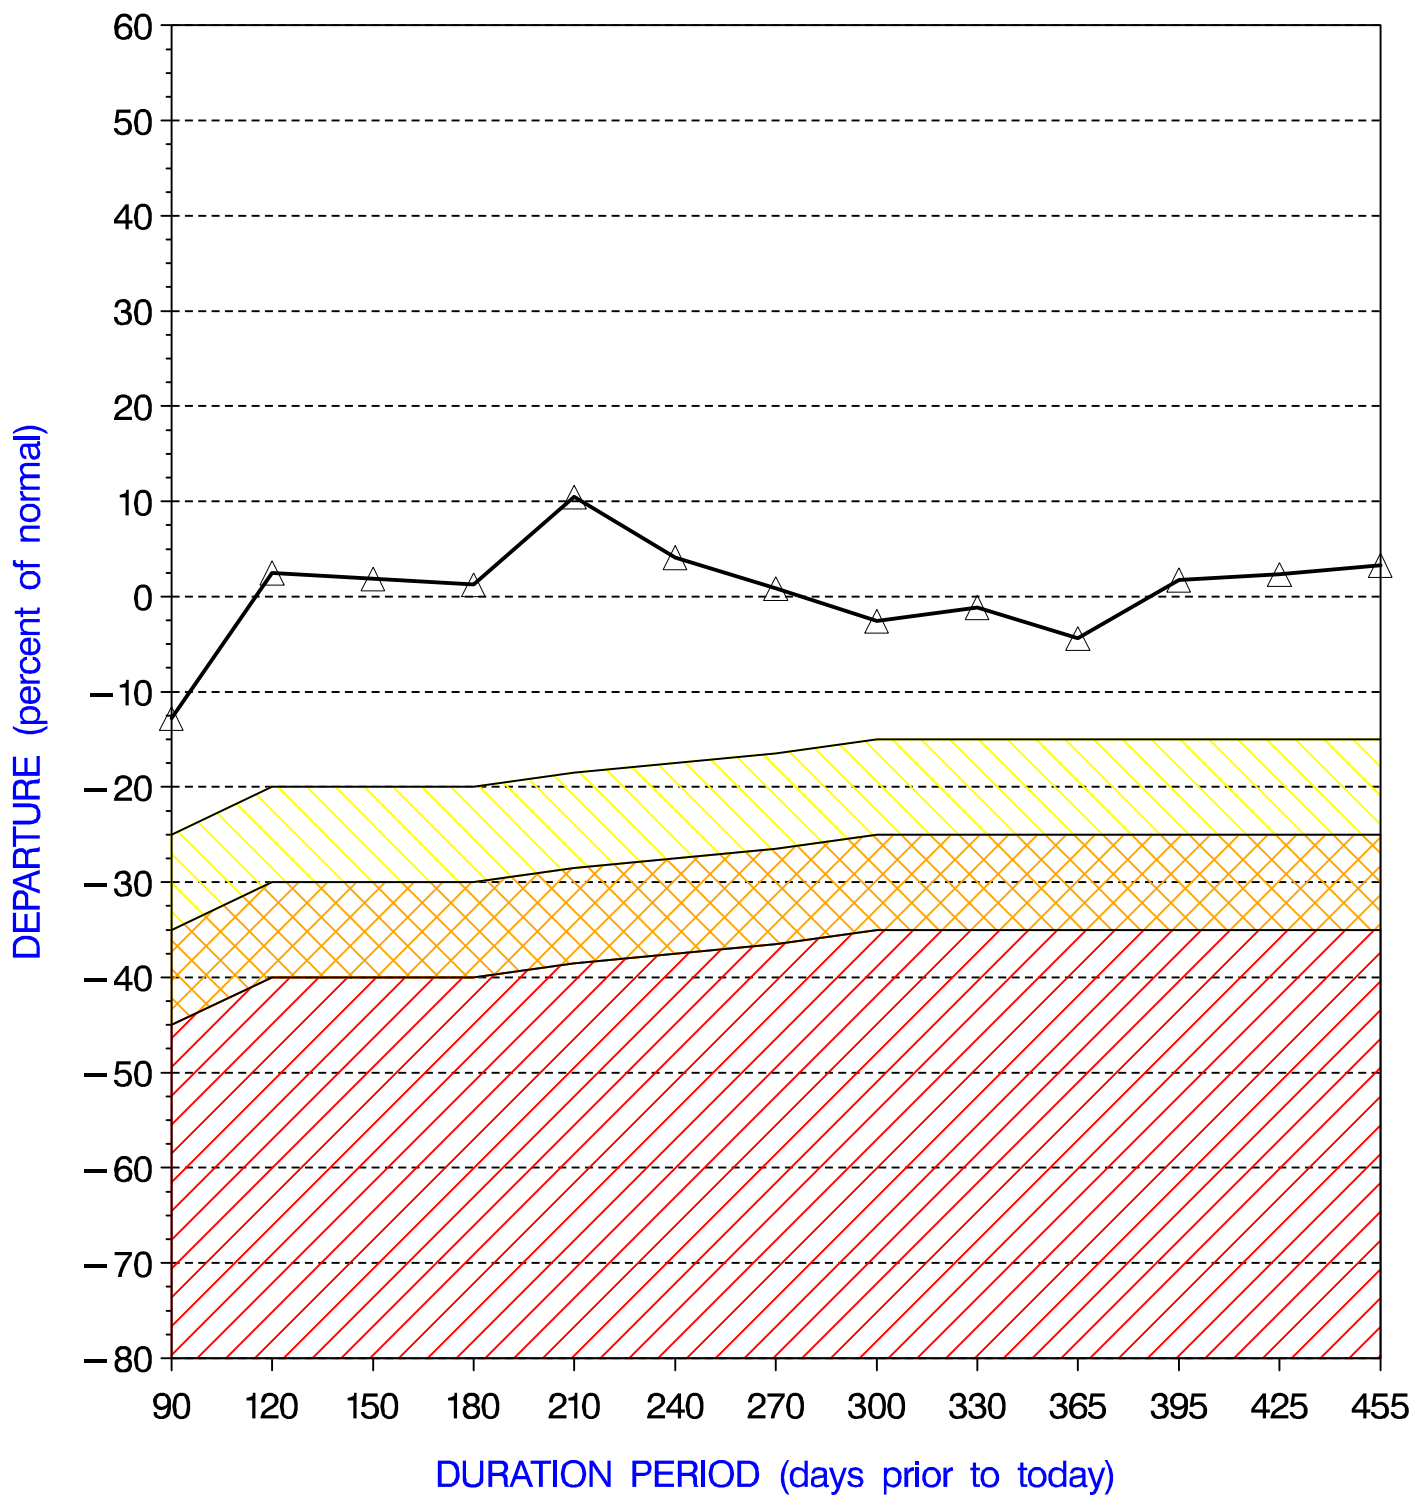

# CHESTER COUNTY PRECIPITATION PERCENT DEPARTURES

PRECIPITATION DATA SUPPLIED BY THE NATIONAL WEATHER SERVICE

DATE OF PLOT = 05/14/08

Note: Grey line is Percent Departure from normal precipitation at the durations shown

yellow area represents drought watch indicator standards  
orange XXX area represents drought warning indicator standards  
red /// area represents drought emergency indicator standards