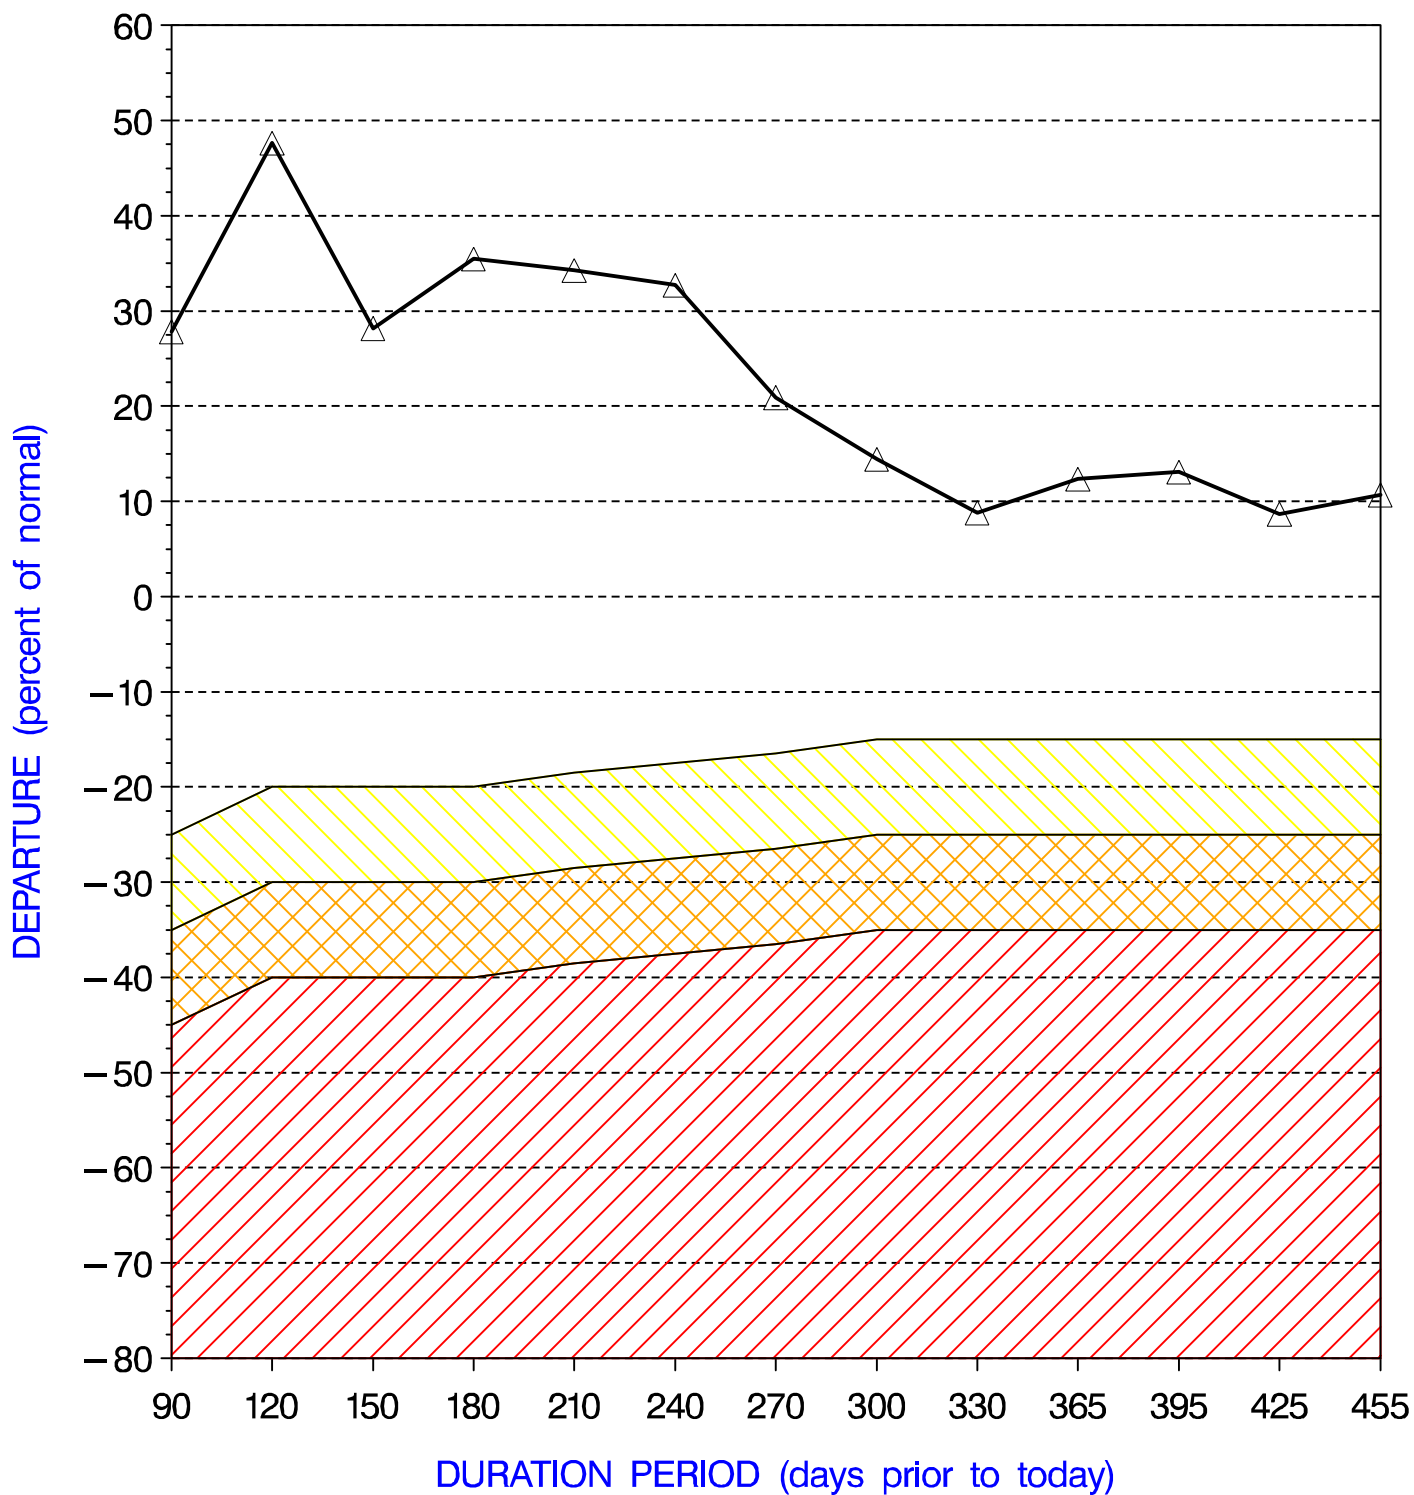

CHESTER COUNTY PRECIPITATION PERCENT DEPARTURES

PRECIPITATION DATA SUPPLIED BY THE NATIONAL WEATHER SERVICE

DATE OF PLOT = 11/23/09

Note: Grey line is Percent Departure from normal precipitation at the durations shown

yellow area represents drought watch indicator standards
orange area represents drought warning indicator standards
red area represents drought emergency indicator standards