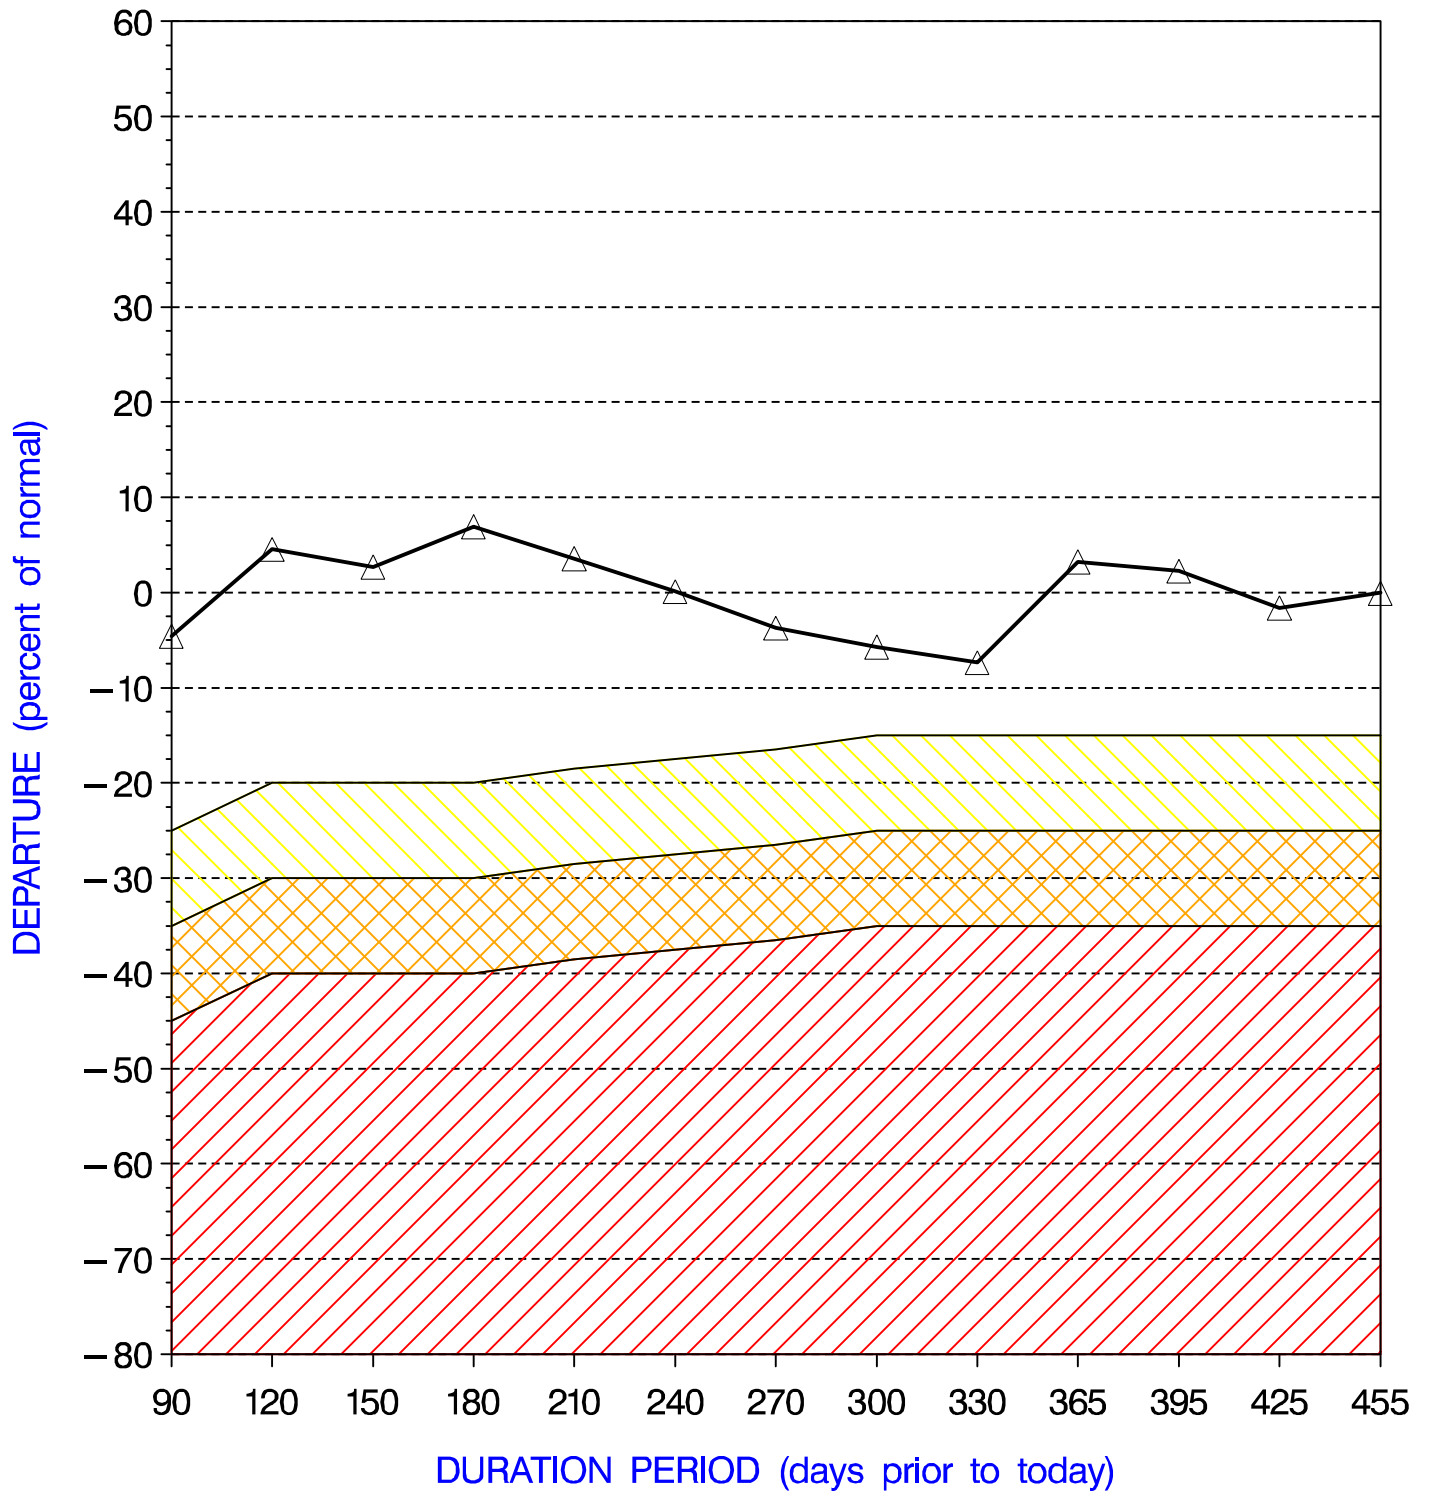

CLEARFIELD COUNTY PRECIPITATION PERCENT DEPARTURES

PRECIPITATION DATA SUPPLIED BY THE NATIONAL WEATHER SERVICE

DATE OF PLOT = 11/23/09

Note: Grey line is Percent Departure from normal precipitation at the durations shown

yellow area represents drought watch indicator standards
orange XXX area represents drought warning indicator standards
red /// area represents drought emergency indicator standards