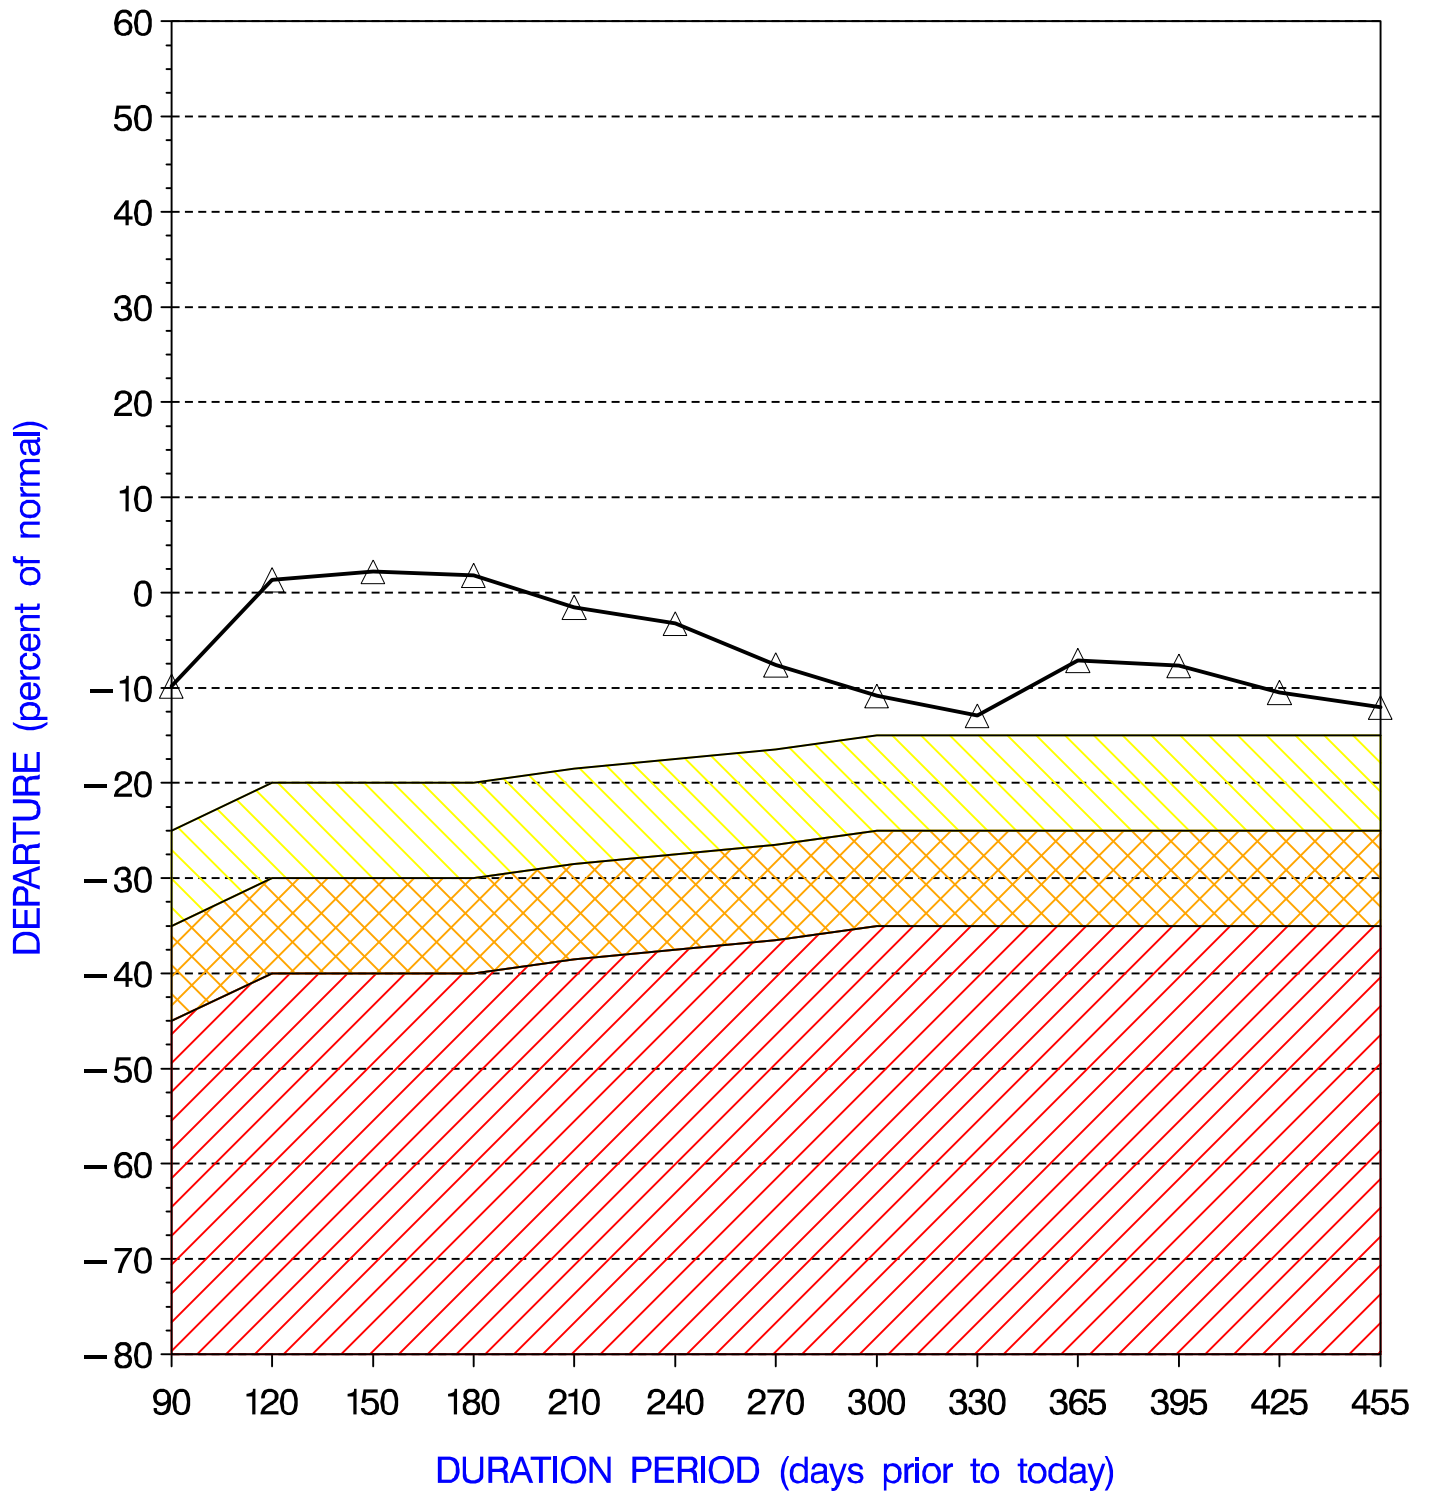

# CLINTON COUNTY PRECIPITATION PERCENT DEPARTURES

PRECIPITATION DATA SUPPLIED BY THE NATIONAL WEATHER SERVICE

DATE OF PLOT = 11/23/09

Note: Grey line is Percent Departure from normal precipitation at the durations shown

yellow area represents drought watch indicator standards  
orange area represents drought warning indicator standards  
red area represents drought emergency indicator standards