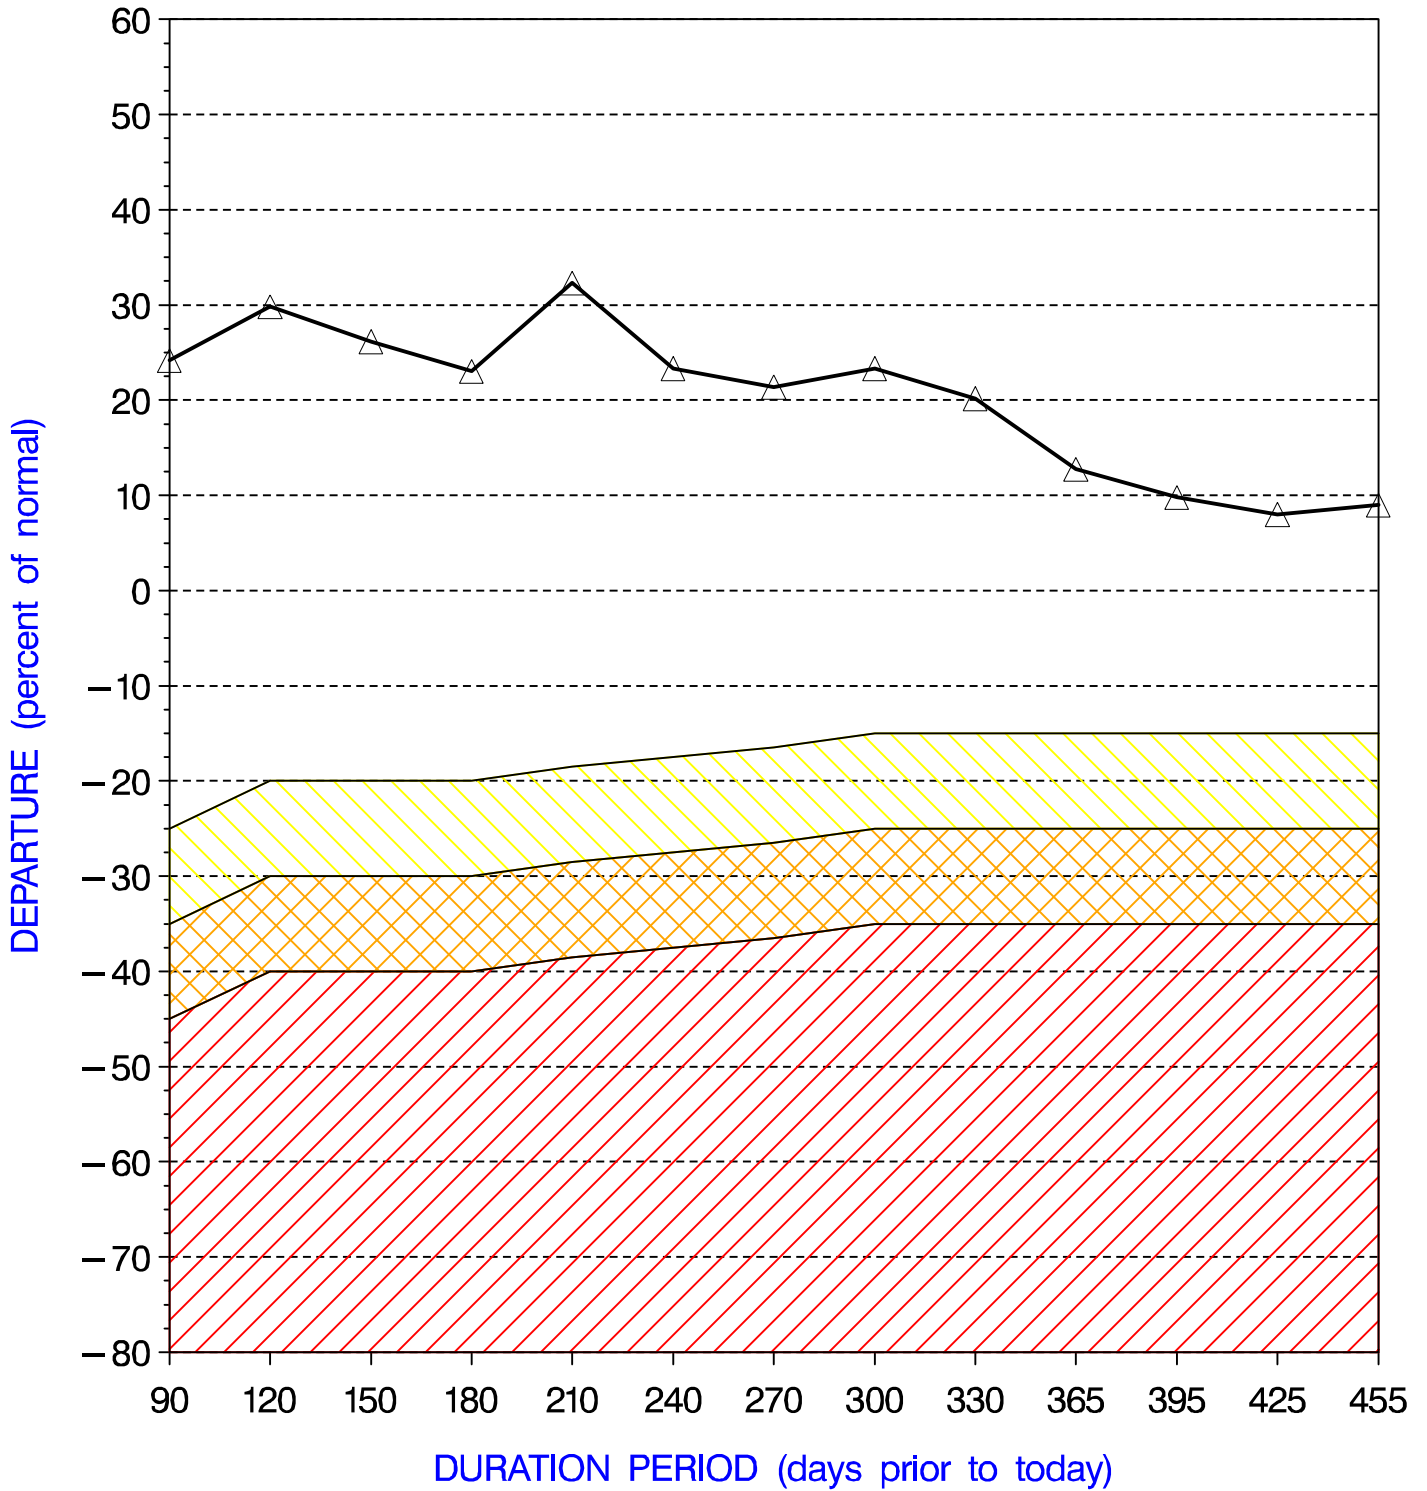

DAUPHIN COUNTY PRECIPITATION PERCENT DEPARTURES

PRECIPITATION DATA SUPPLIED BY THE NATIONAL WEATHER SERVICE

DATE OF PLOT = 05/14/08

Note: Grey line is Percent Departure from normal precipitation at the durations shown

yellow area represents drought watch indicator standards
orange area represents drought warning indicator standards
red area represents drought emergency indicator standards