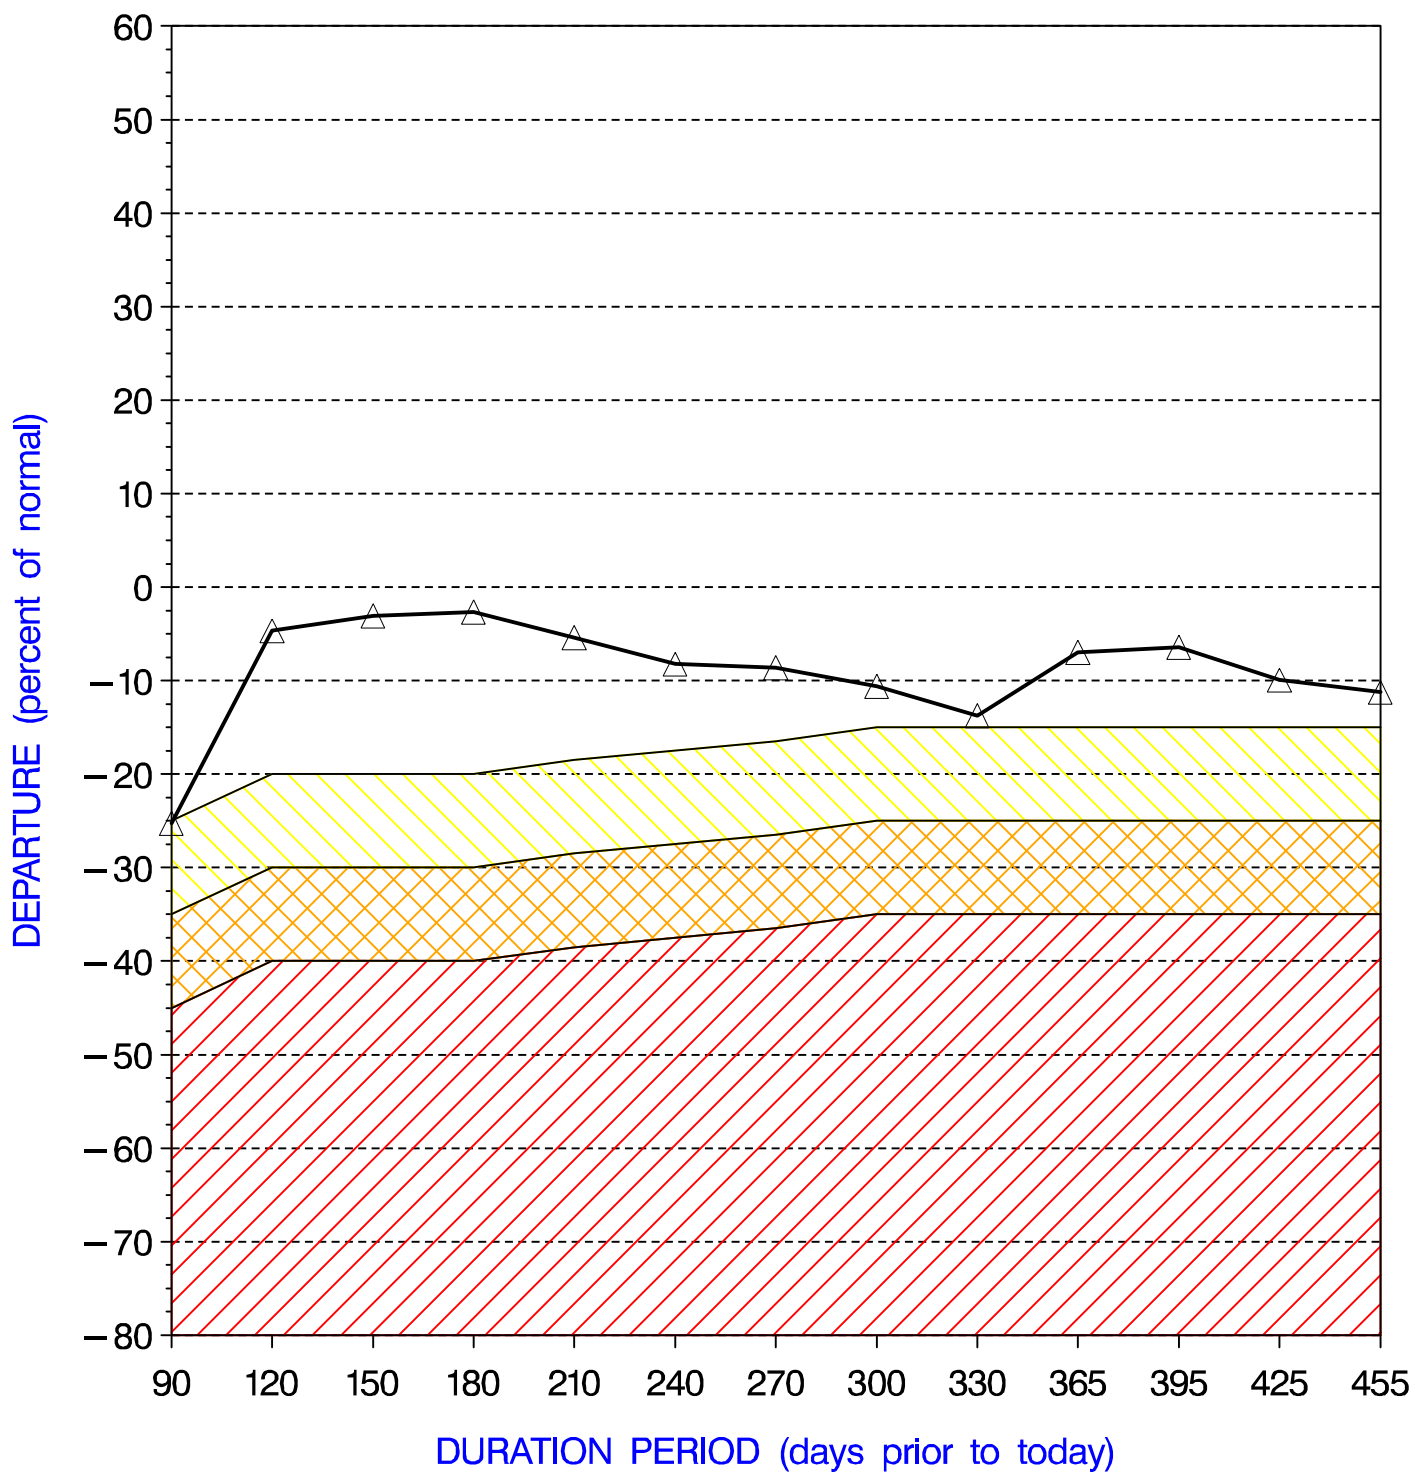

# ELK COUNTY PRECIPITATION PERCENT DEPARTURES

PRECIPITATION DATA SUPPLIED BY THE NATIONAL WEATHER SERVICE

DATE OF PLOT = 11/23/09

Note: Grey line is Percent Departure from normal precipitation at the durations shown

yellow    area represents drought watch indicator standards  
orange    area represents drought warning indicator standards  
red    area represents drought emergency indicator standards