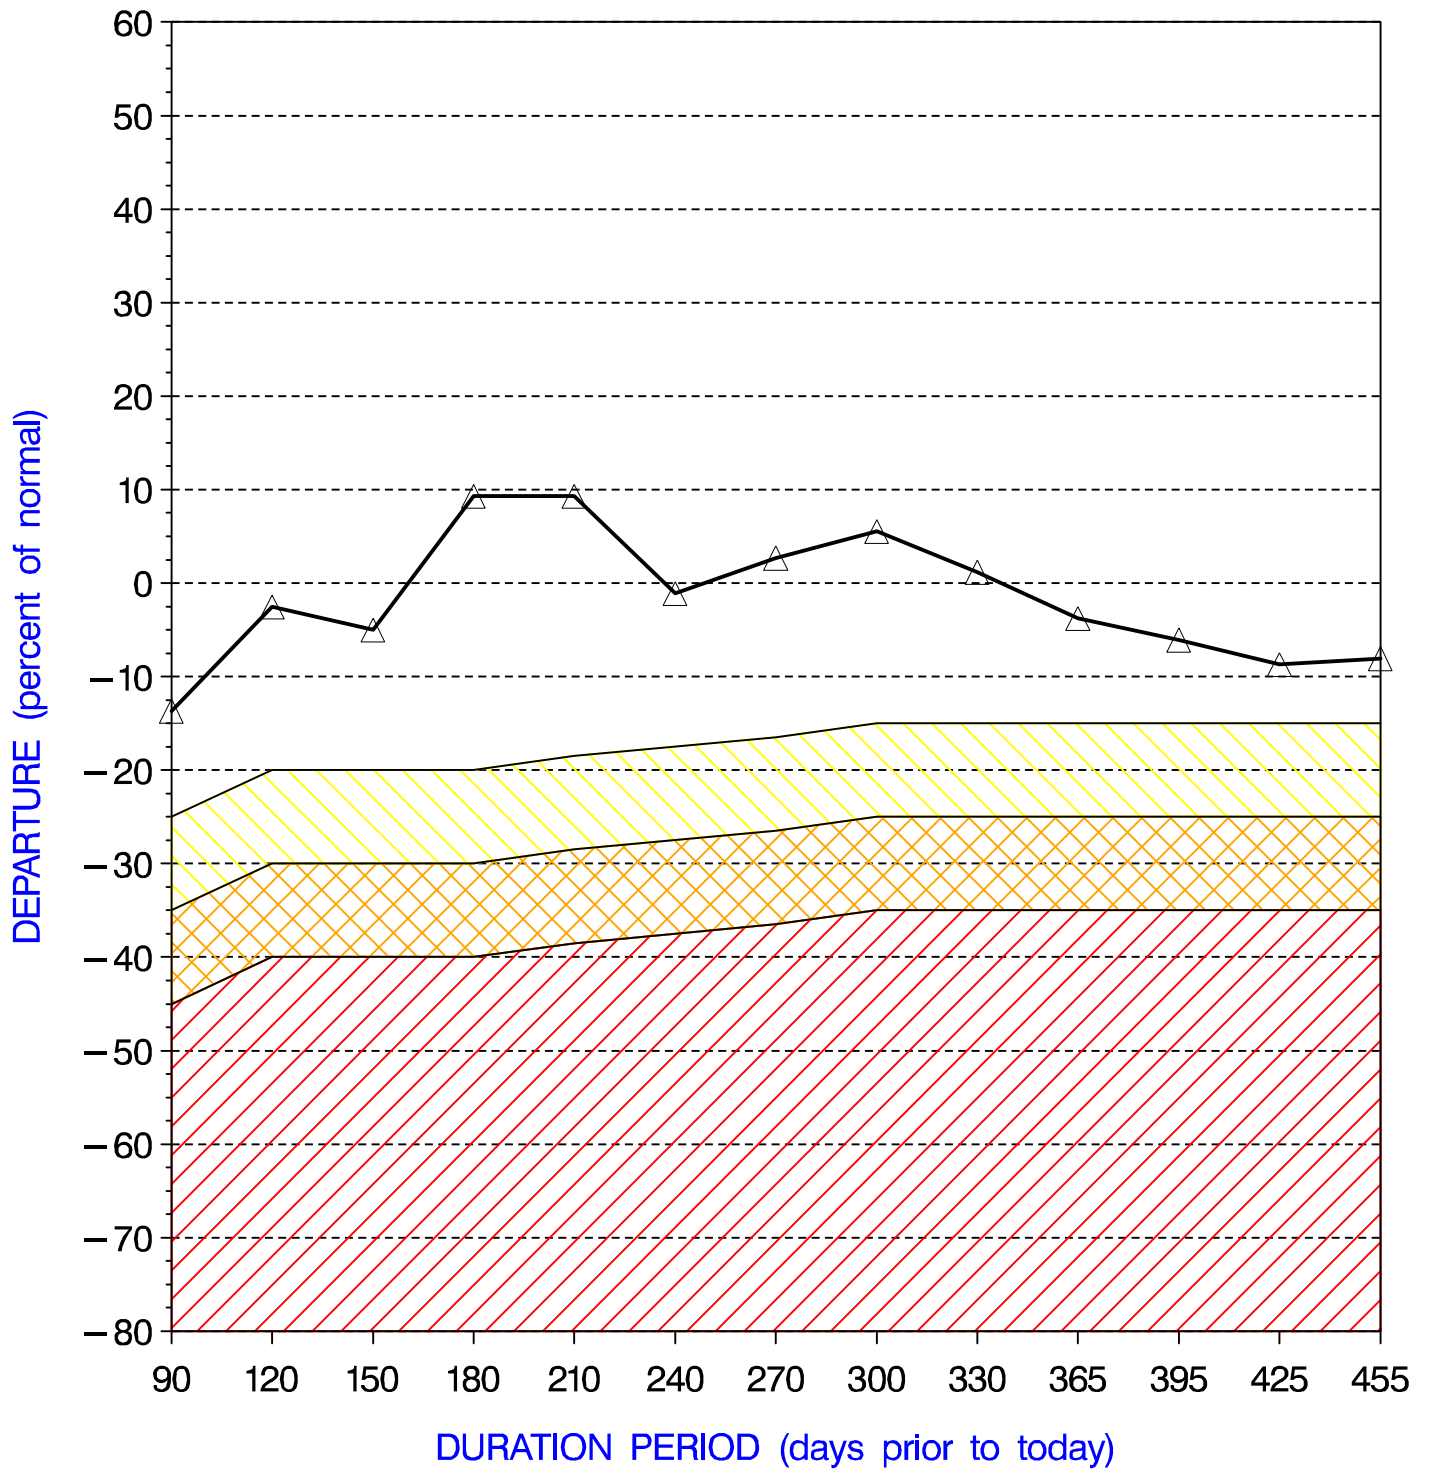

ERIE COUNTY PRECIPITATION PERCENT DEPARTURES

PRECIPITATION DATA SUPPLIED BY THE NATIONAL WEATHER SERVICE

DATE OF PLOT = 05/14/08

Note: Grey line is Percent Departure from normal precipitation at the durations shown

yellow area represents drought watch indicator standards
orange area represents drought warning indicator standards
red area represents drought emergency indicator standards