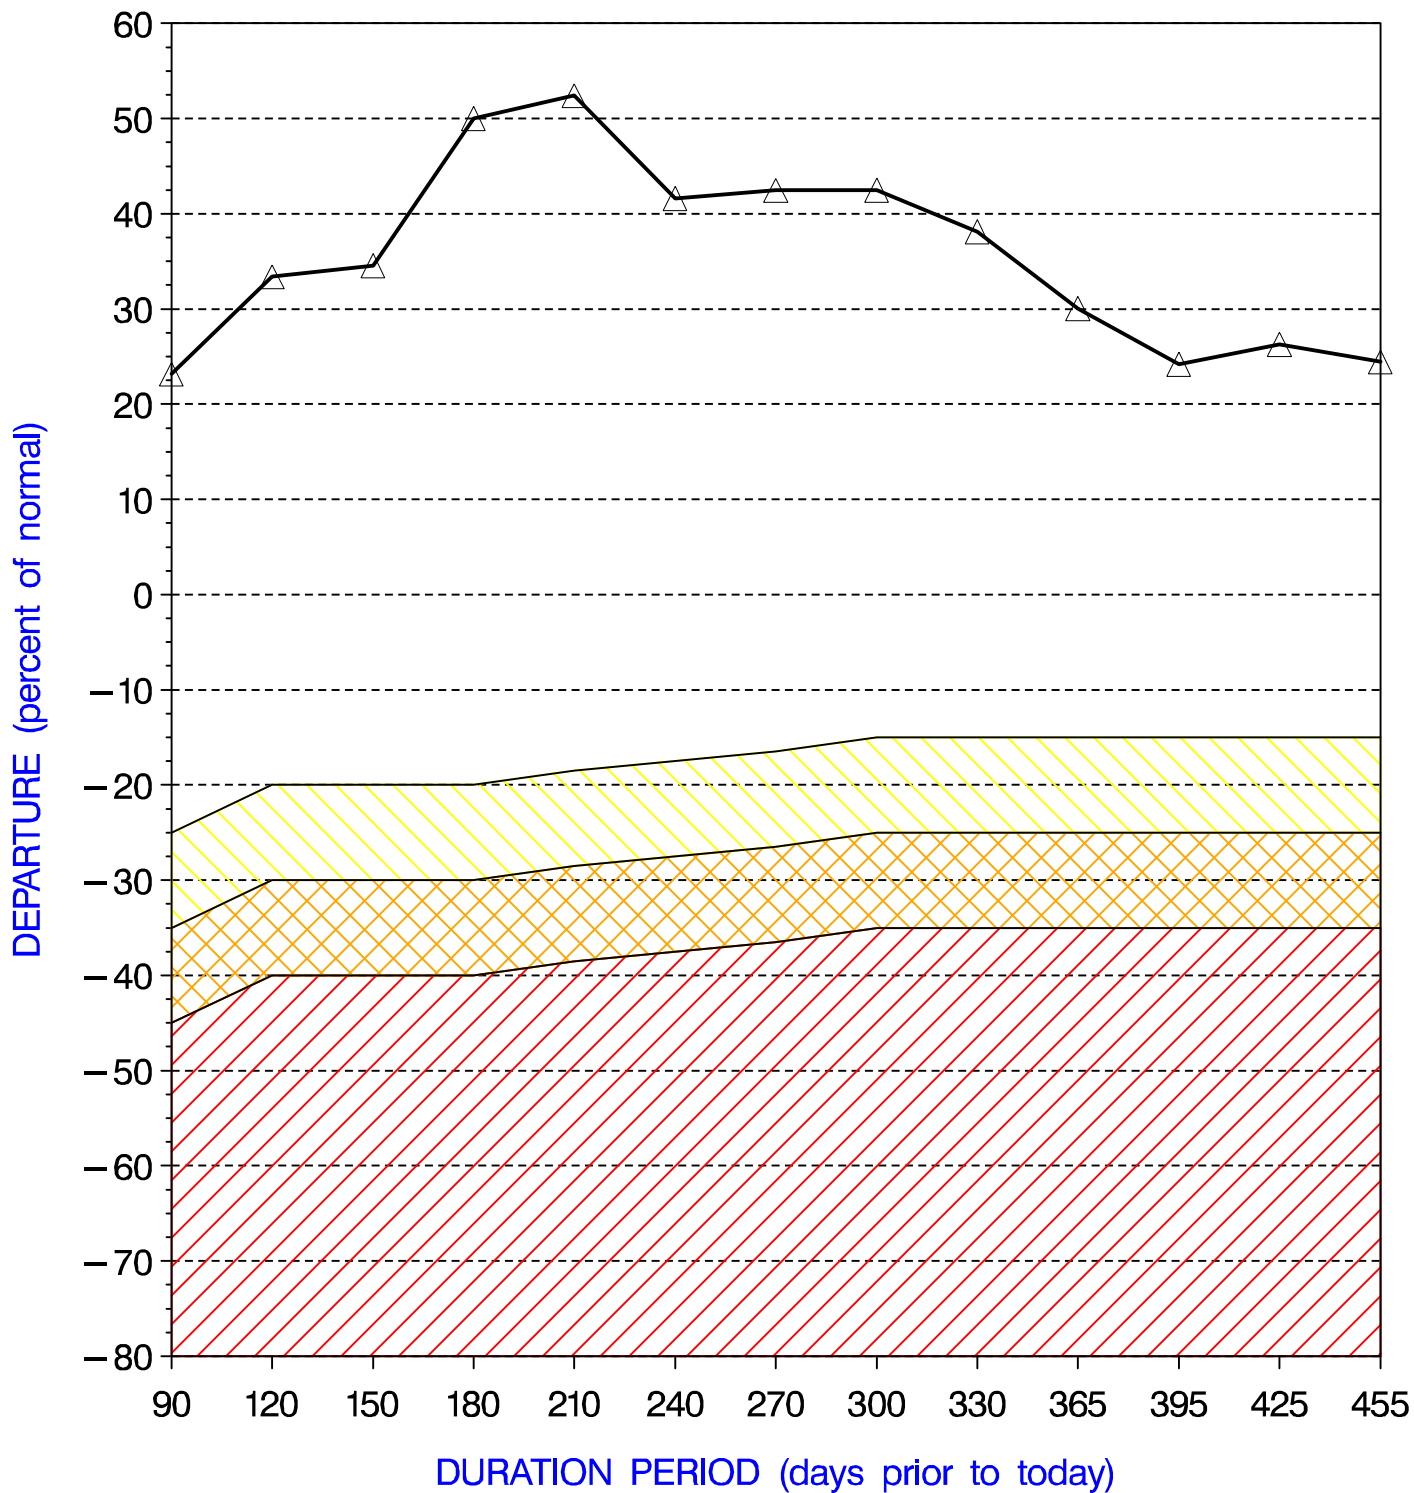

FAYETTE COUNTY PRECIPITATION PERCENT DEPARTURES

PRECIPITATION DATA SUPPLIED BY THE NATIONAL WEATHER SERVICE

DATE OF PLOT = 05/14/08

Note: Grey line is Percent Departure from normal precipitation at the durations shown

yellow area represents drought watch indicator standards
orange XXX area represents drought warning indicator standards
red /// area represents drought emergency indicator standards