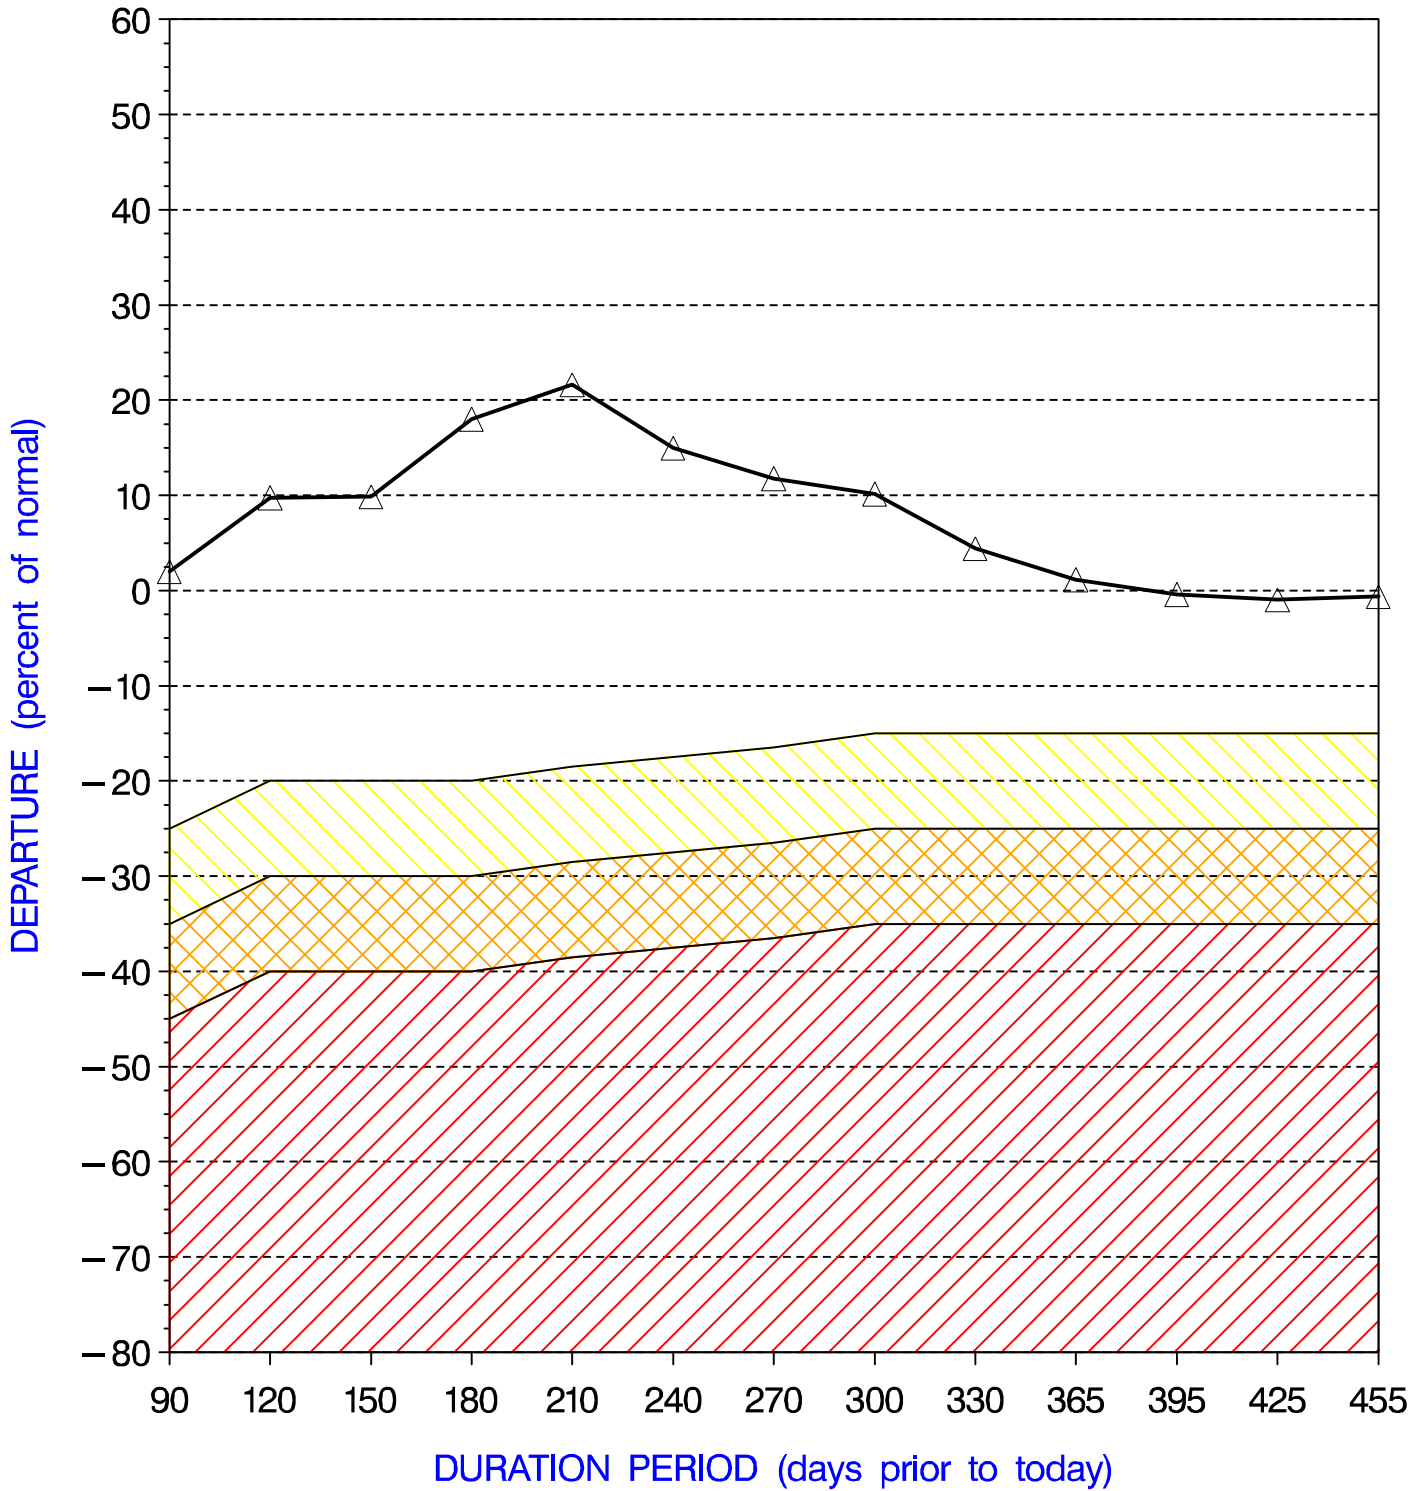

FOREST COUNTY PRECIPITATION PERCENT DEPARTURES

PRECIPITATION DATA SUPPLIED BY THE NATIONAL WEATHER SERVICE

DATE OF PLOT = 05/14/08

Note: Grey line is Percent Departure from normal precipitation at the durations shown

yellow area represents drought watch indicator standards
orange area represents drought warning indicator standards
red area represents drought emergency indicator standards