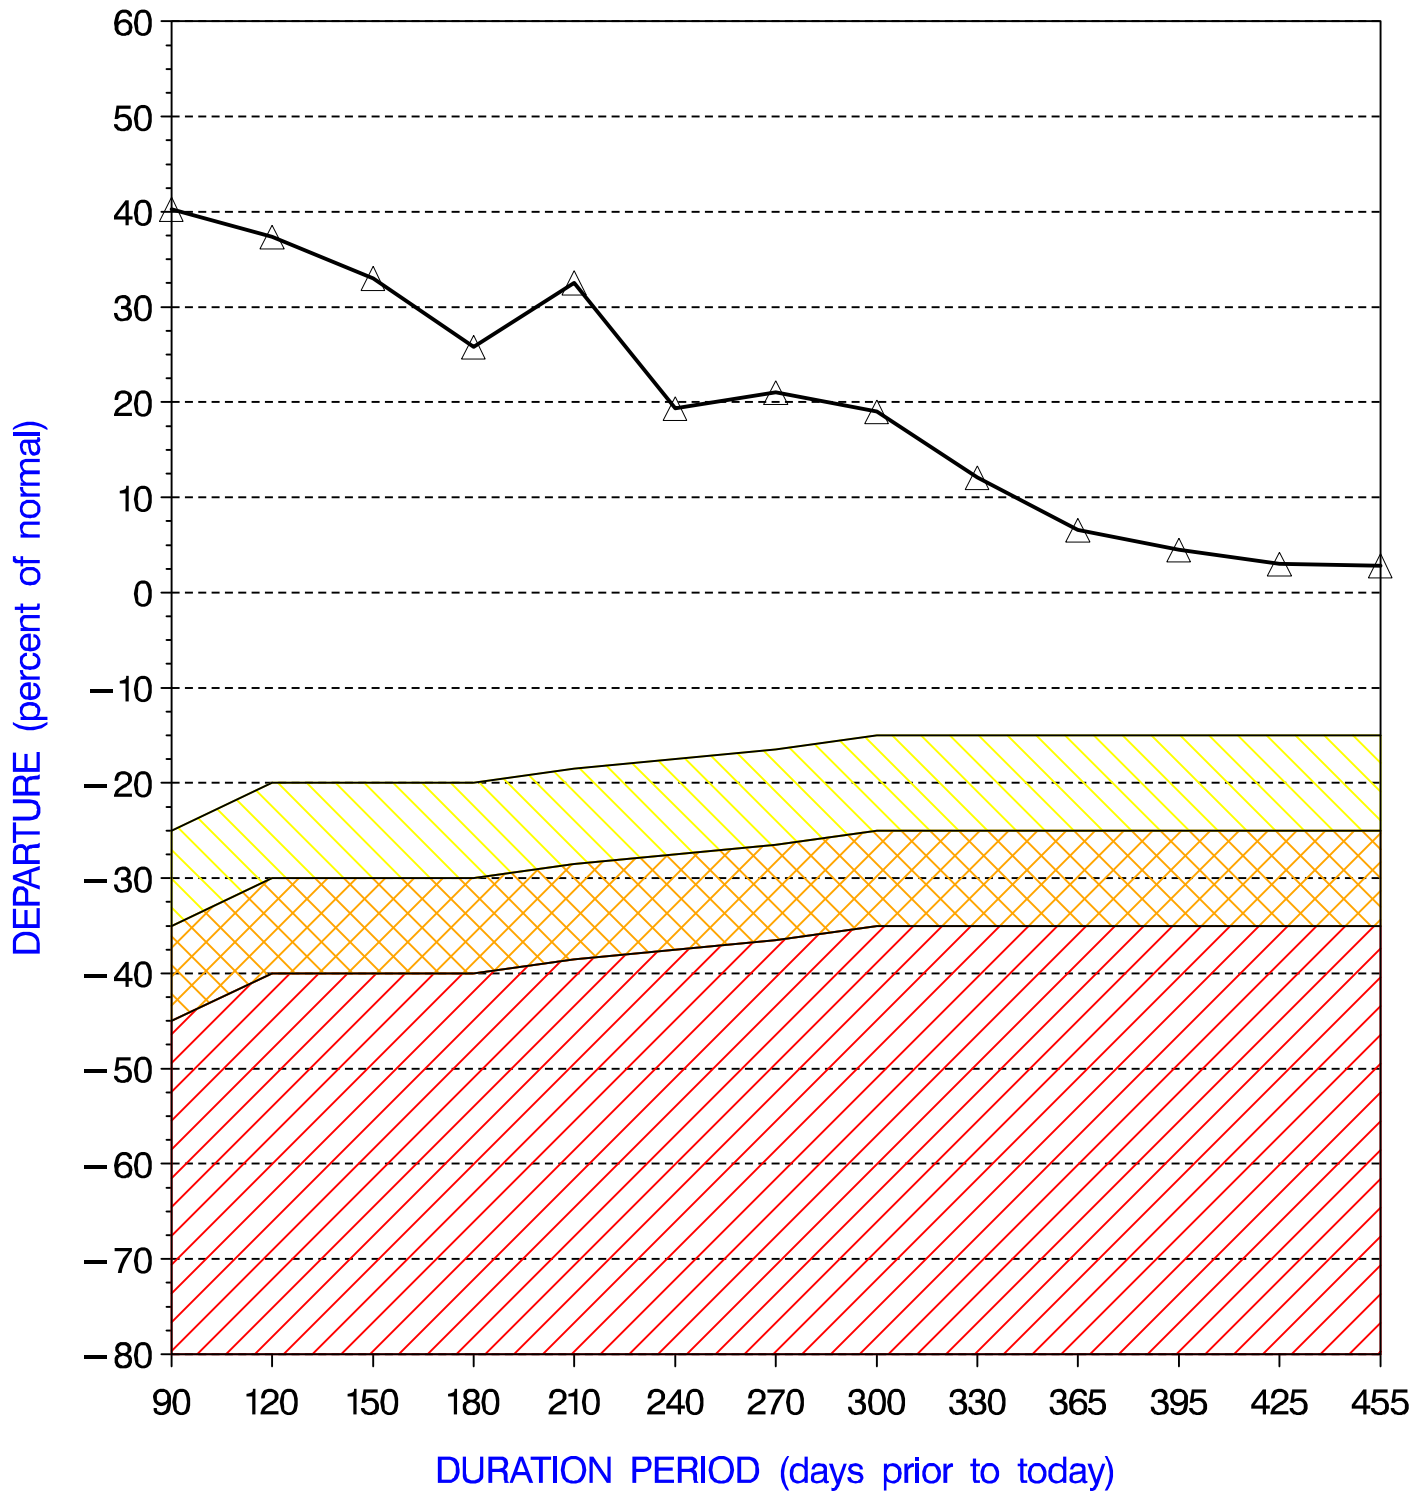

FRANKLIN COUNTY PRECIPITATION PERCENT DEPARTURES

PRECIPITATION DATA SUPPLIED BY THE NATIONAL WEATHER SERVICE

DATE OF PLOT = 05/14/08

Note: Grey line is Percent Departure from normal precipitation at the durations shown

yellow area represents drought watch indicator standards
orange area represents drought warning indicator standards
red area represents drought emergency indicator standards