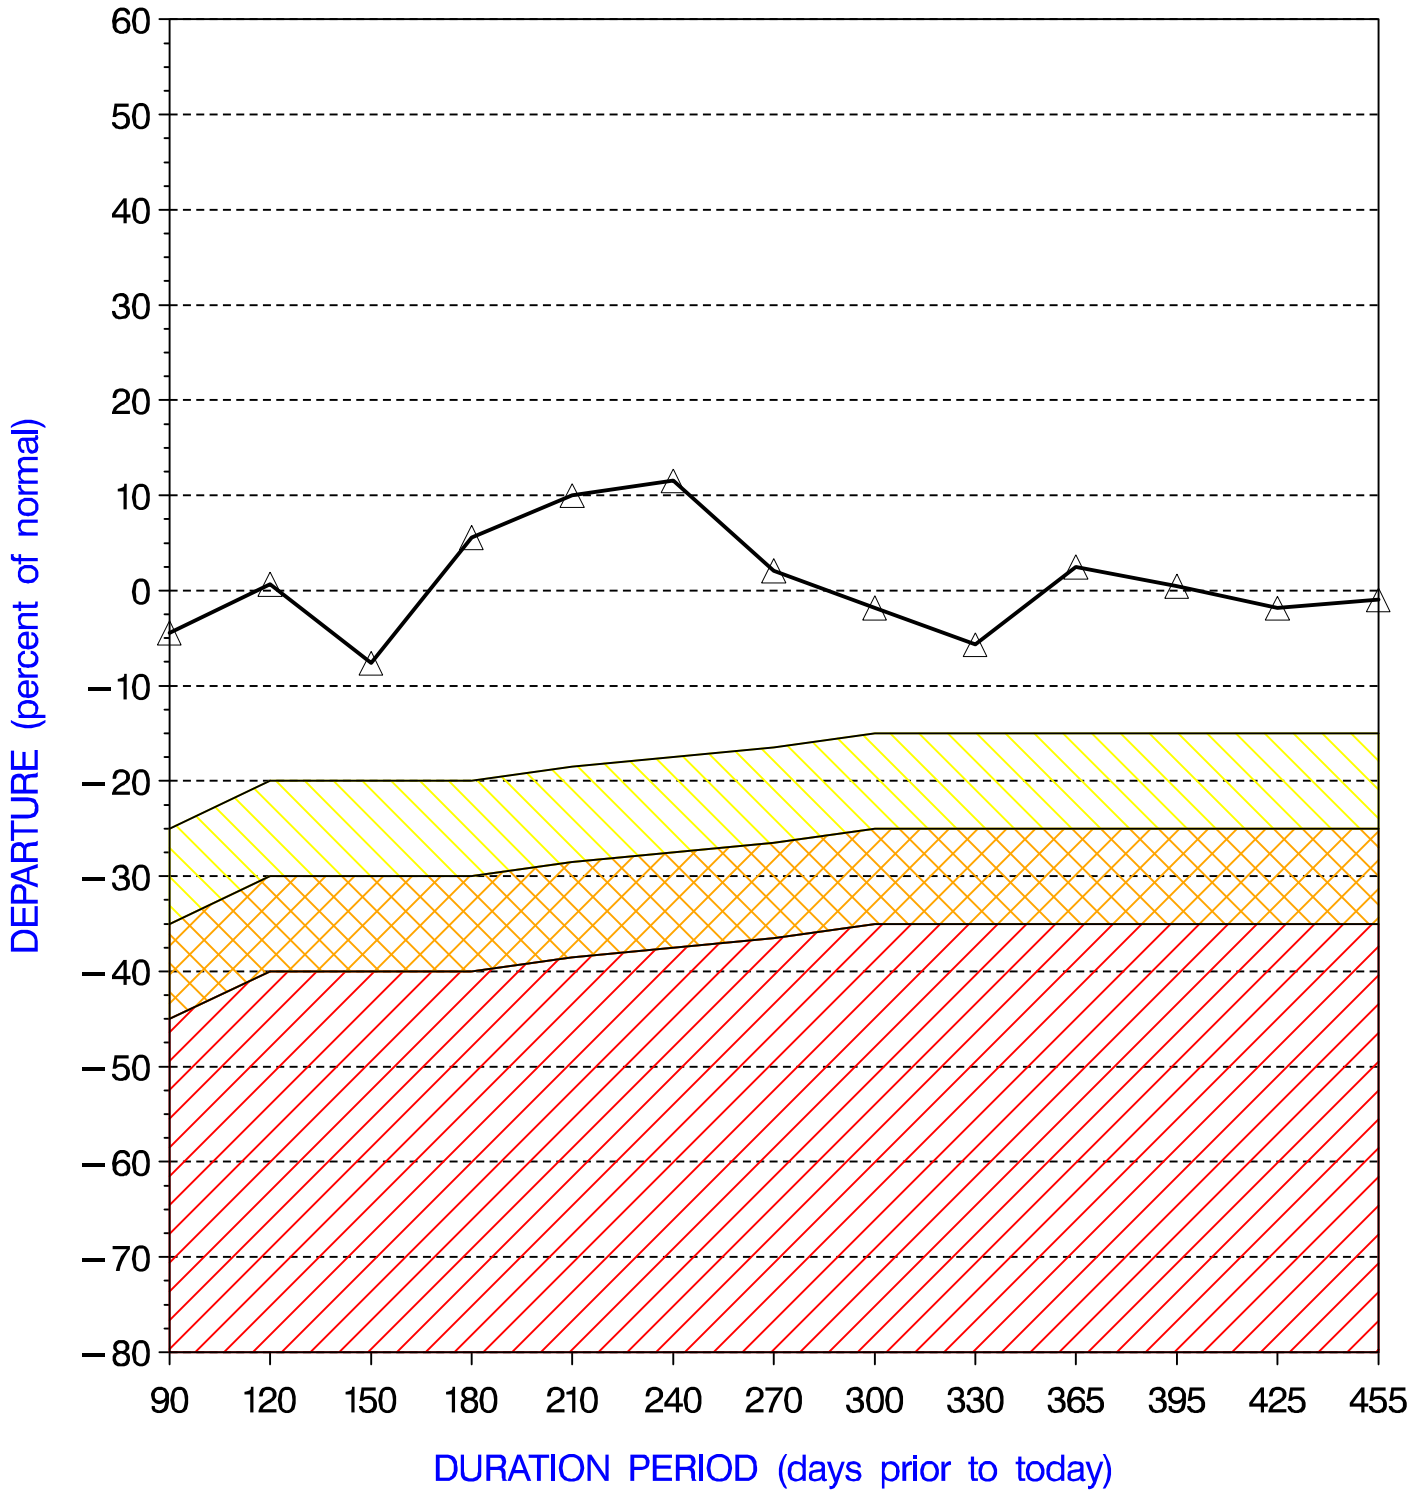

FRANKLIN COUNTY PRECIPITATION PERCENT DEPARTURES

PRECIPITATION DATA SUPPLIED BY THE NATIONAL WEATHER SERVICE

DATE OF PLOT = 11/23/09

Note: Grey line is Percent Departure from normal precipitation at the durations shown

yellow area represents drought watch indicator standards
orange area represents drought warning indicator standards
red area represents drought emergency indicator standards