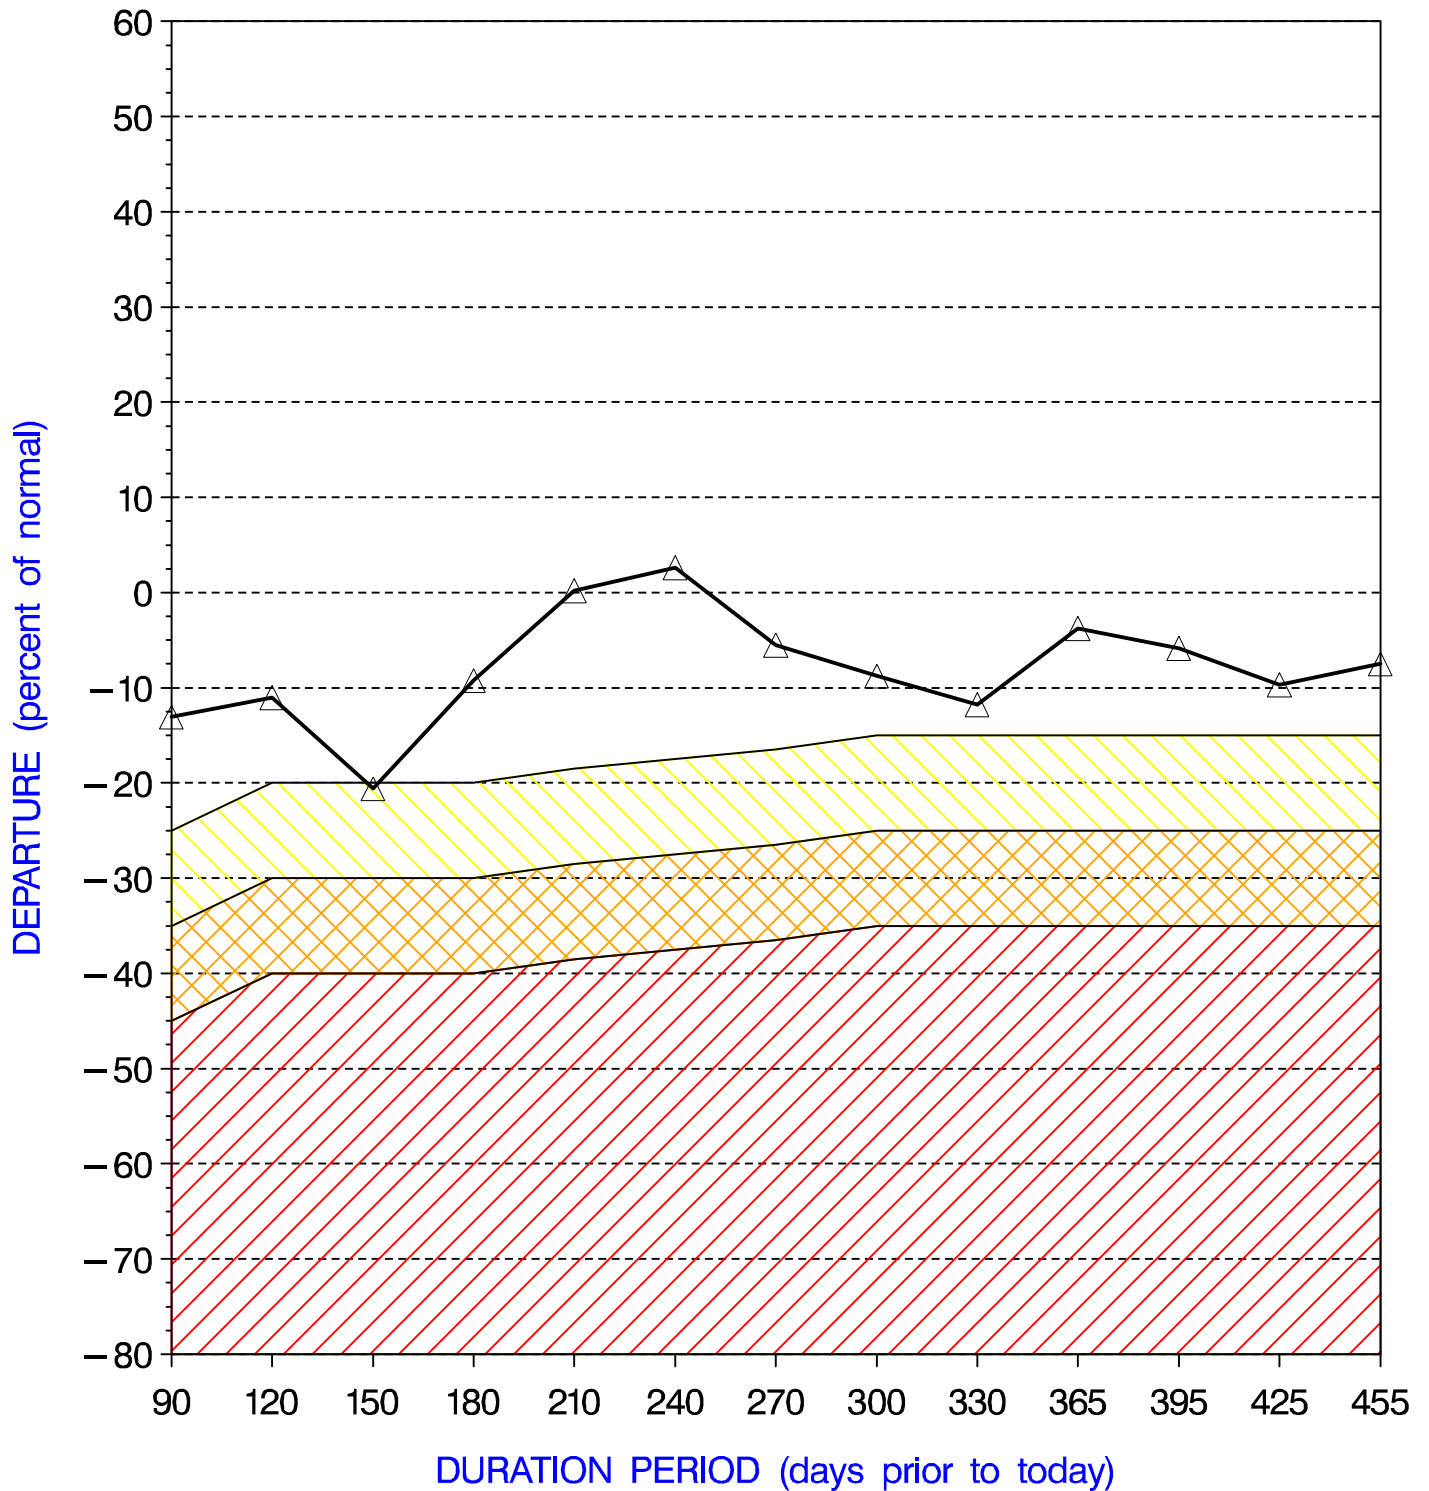

FULTON COUNTY PRECIPITATION PERCENT DEPARTURES

PRECIPITATION DATA SUPPLIED BY THE NATIONAL WEATHER SERVICE

DATE OF PLOT = 11/23/09

Note: Grey line is Percent Departure from normal precipitation at the durations shown

yellow area represents drought watch indicator standards
orange area represents drought warning indicator standards
red area represents drought emergency indicator standards