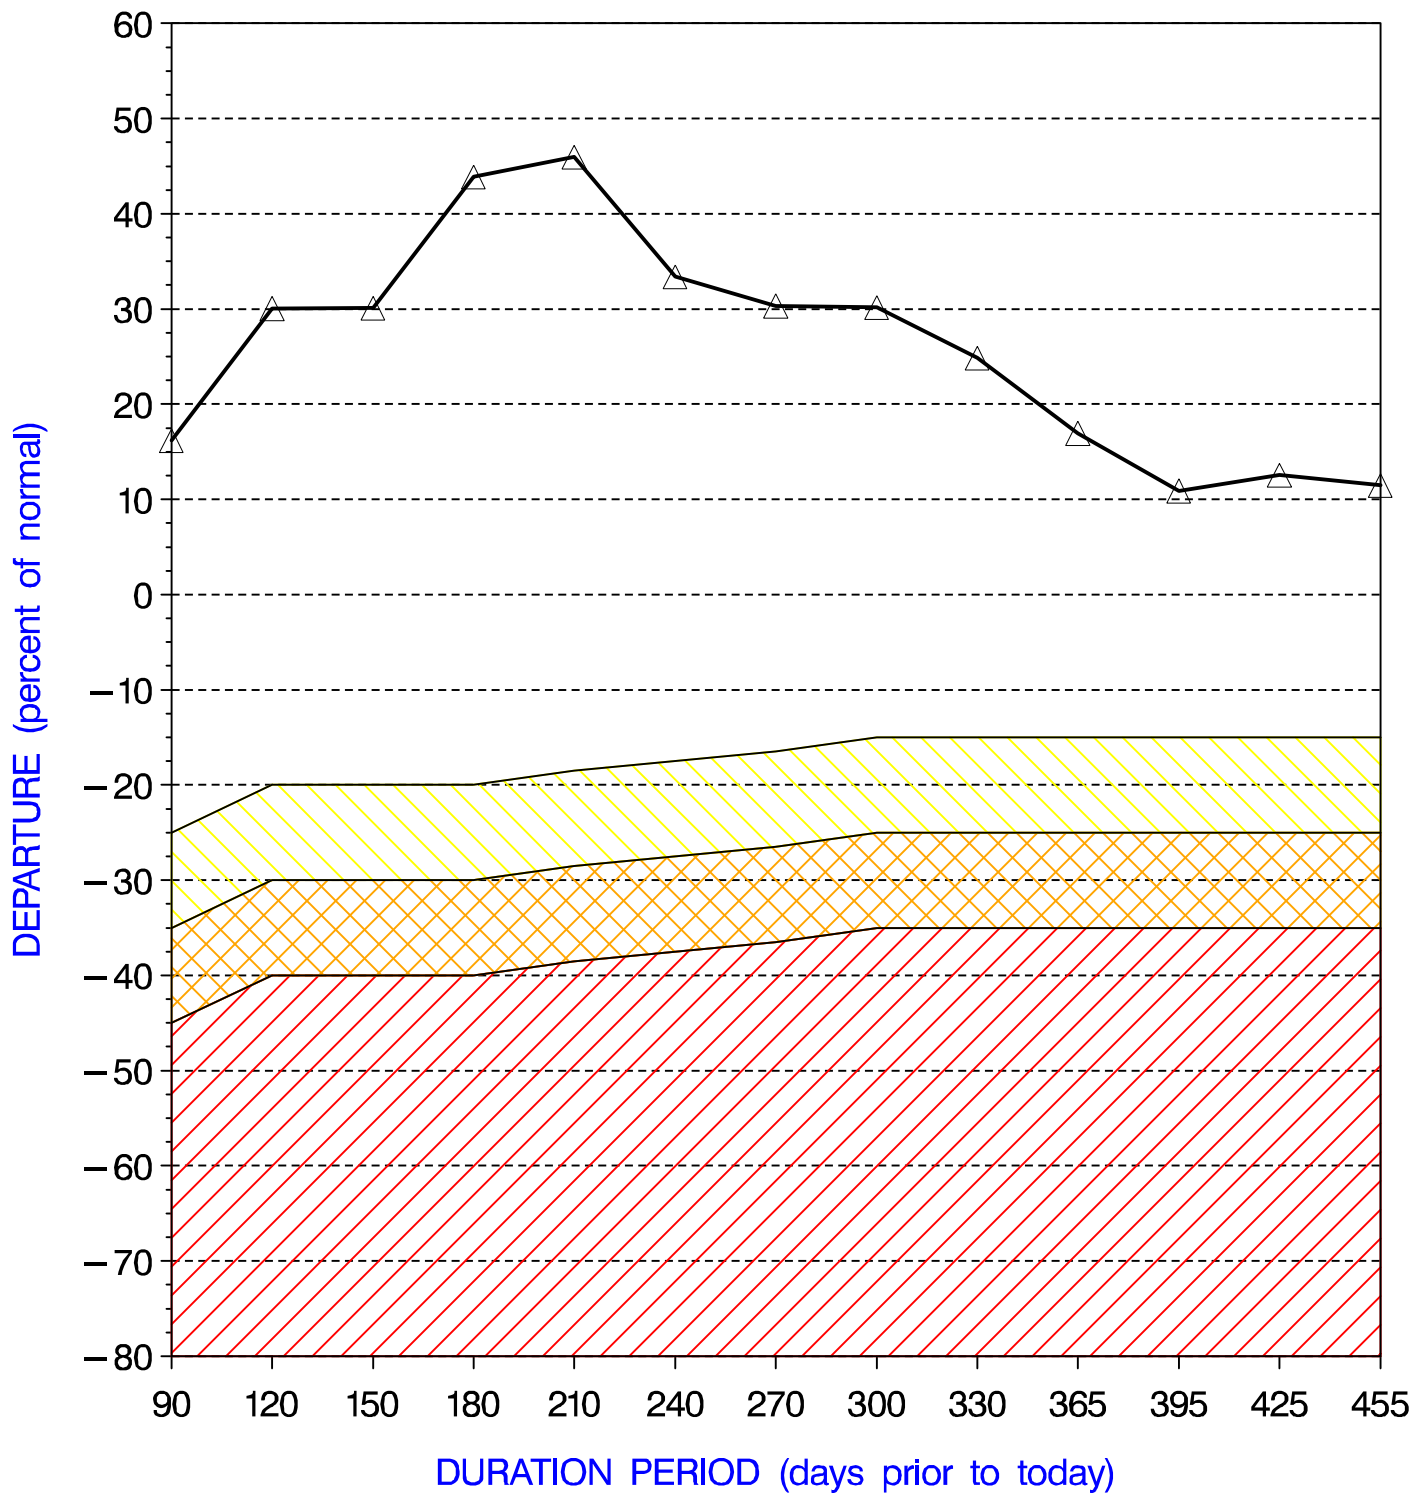

GREENE COUNTY PRECIPITATION PERCENT DEPARTURES

PRECIPITATION DATA SUPPLIED BY THE NATIONAL WEATHER SERVICE

DATE OF PLOT = 05/14/08

Note: Grey line is Percent Departure from normal precipitation at the durations shown

yellow area represents drought watch indicator standards
orange XXX area represents drought warning indicator standards
red /// area represents drought emergency indicator standards