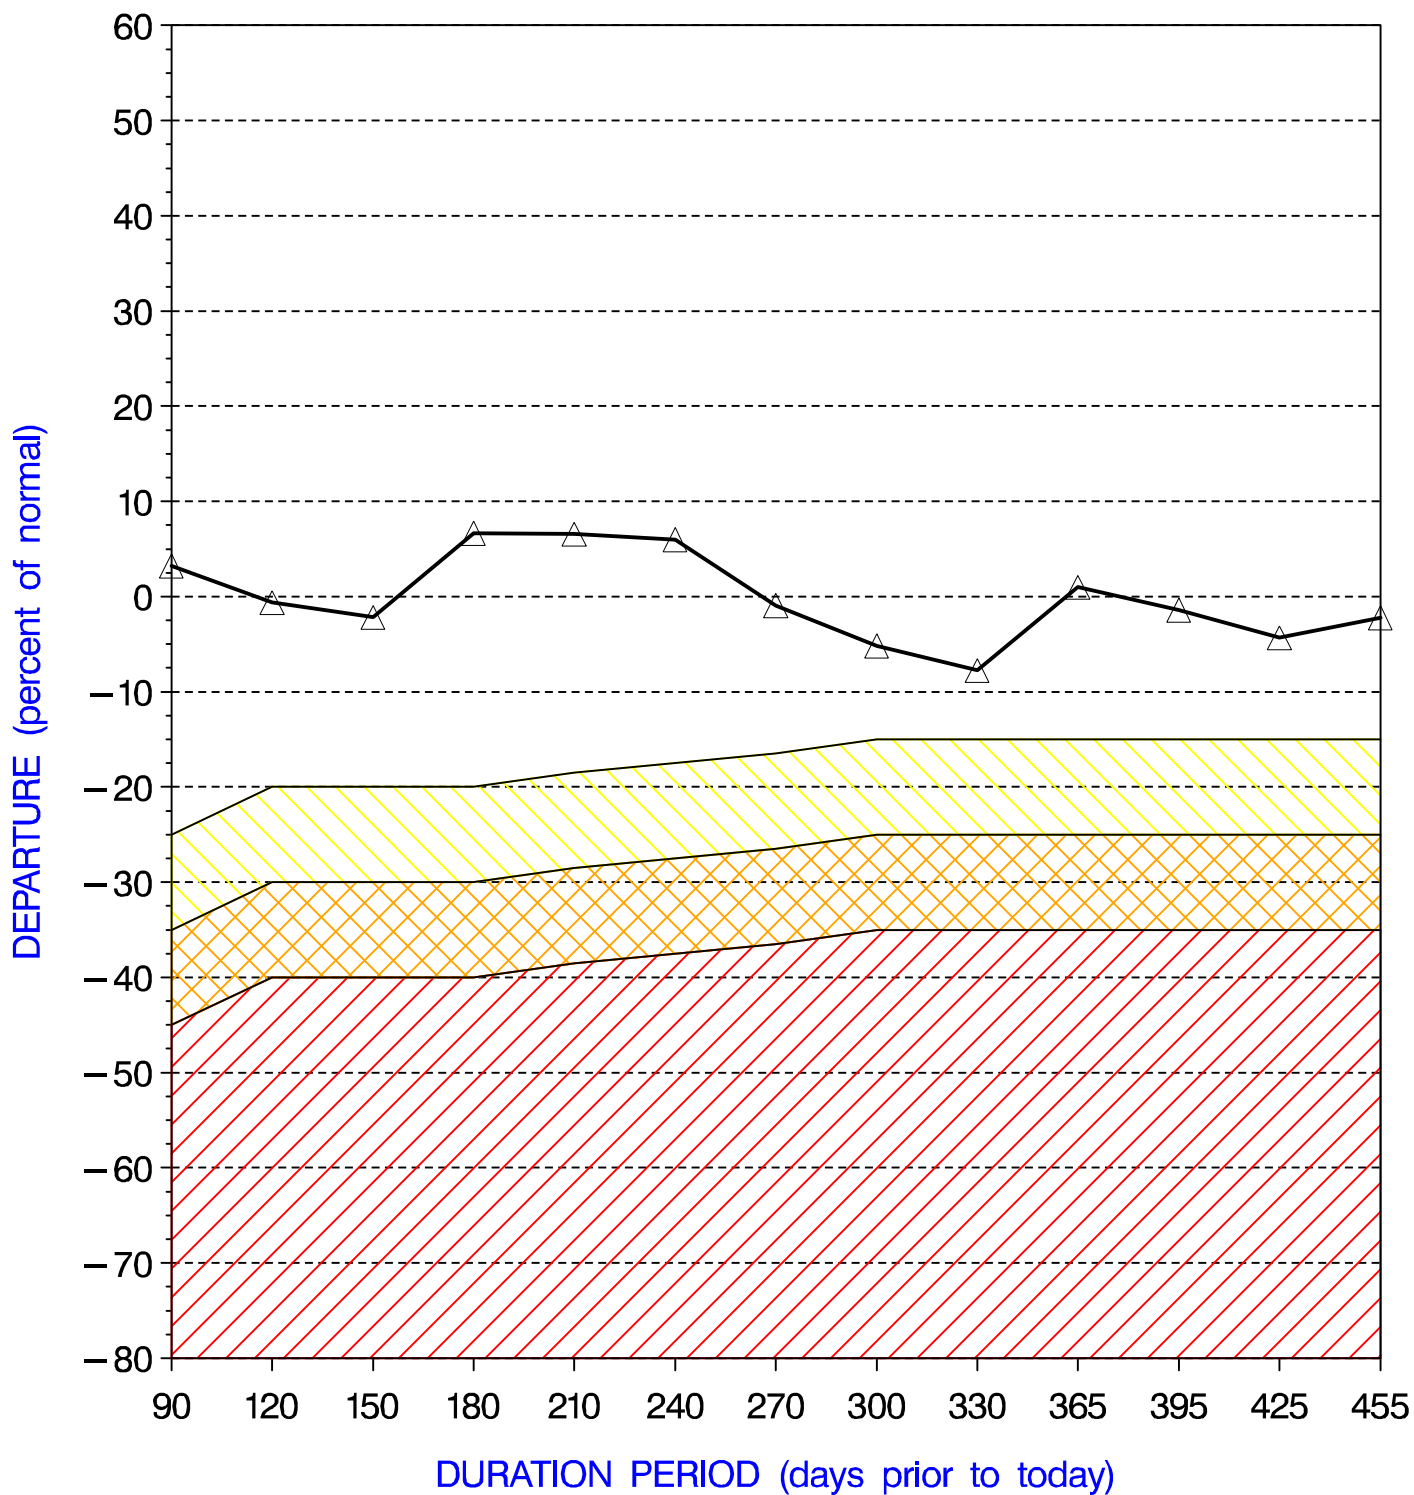

HUNTINGDON COUNTY PRECIPITATION PERCENT DEPARTURES

PRECIPITATION DATA SUPPLIED BY THE NATIONAL WEATHER SERVICE

DATE OF PLOT = 11/23/09

Note: Grey line is Percent Departure from normal precipitation at the durations shown

yellow area represents drought watch indicator standards
orange XXX area represents drought warning indicator standards
red /// area represents drought emergency indicator standards