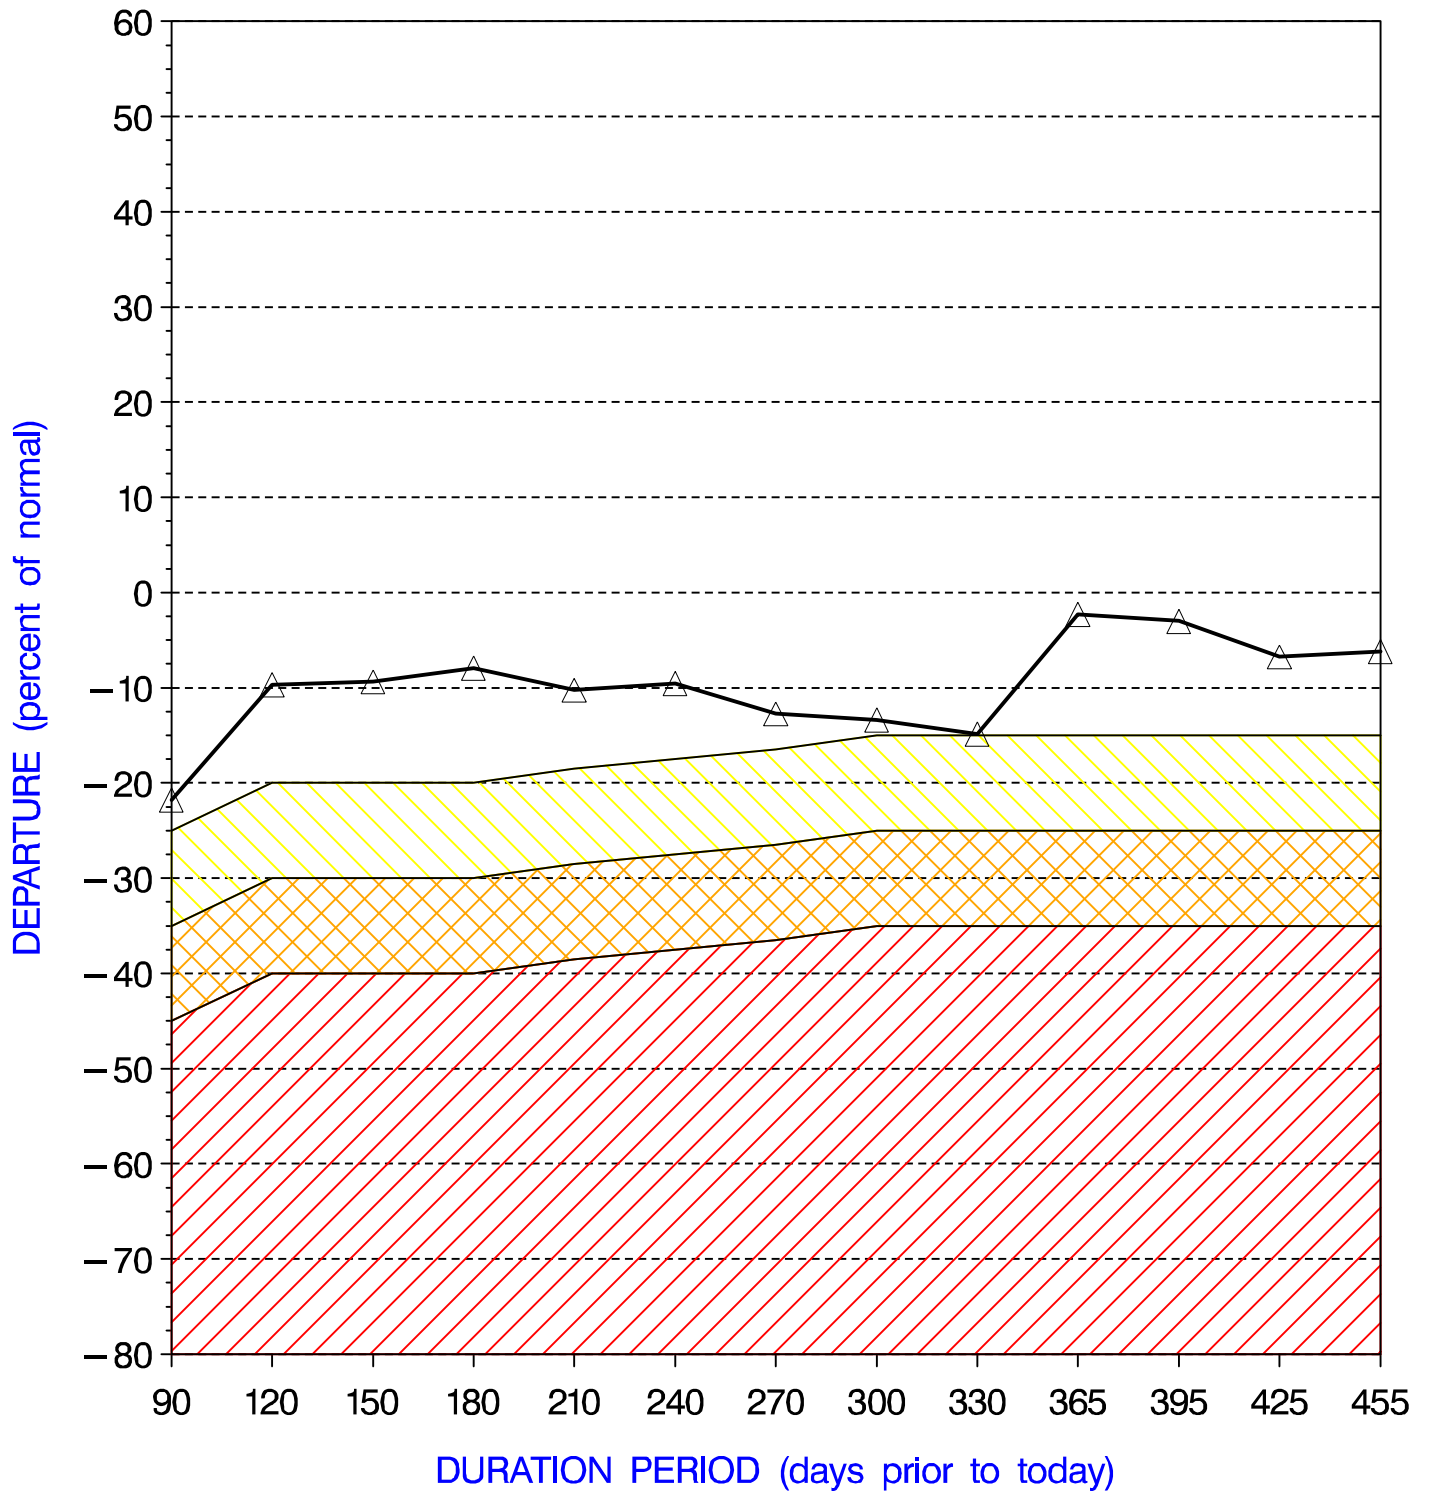

INDIANA COUNTY PRECIPITATION PERCENT DEPARTURES

PRECIPITATION DATA SUPPLIED BY THE NATIONAL WEATHER SERVICE

DATE OF PLOT = 11/23/09

Note: Grey line is Percent Departure from normal precipitation at the durations shown

yellow area represents drought watch indicator standards
orange XXX area represents drought warning indicator standards
red /// area represents drought emergency indicator standards