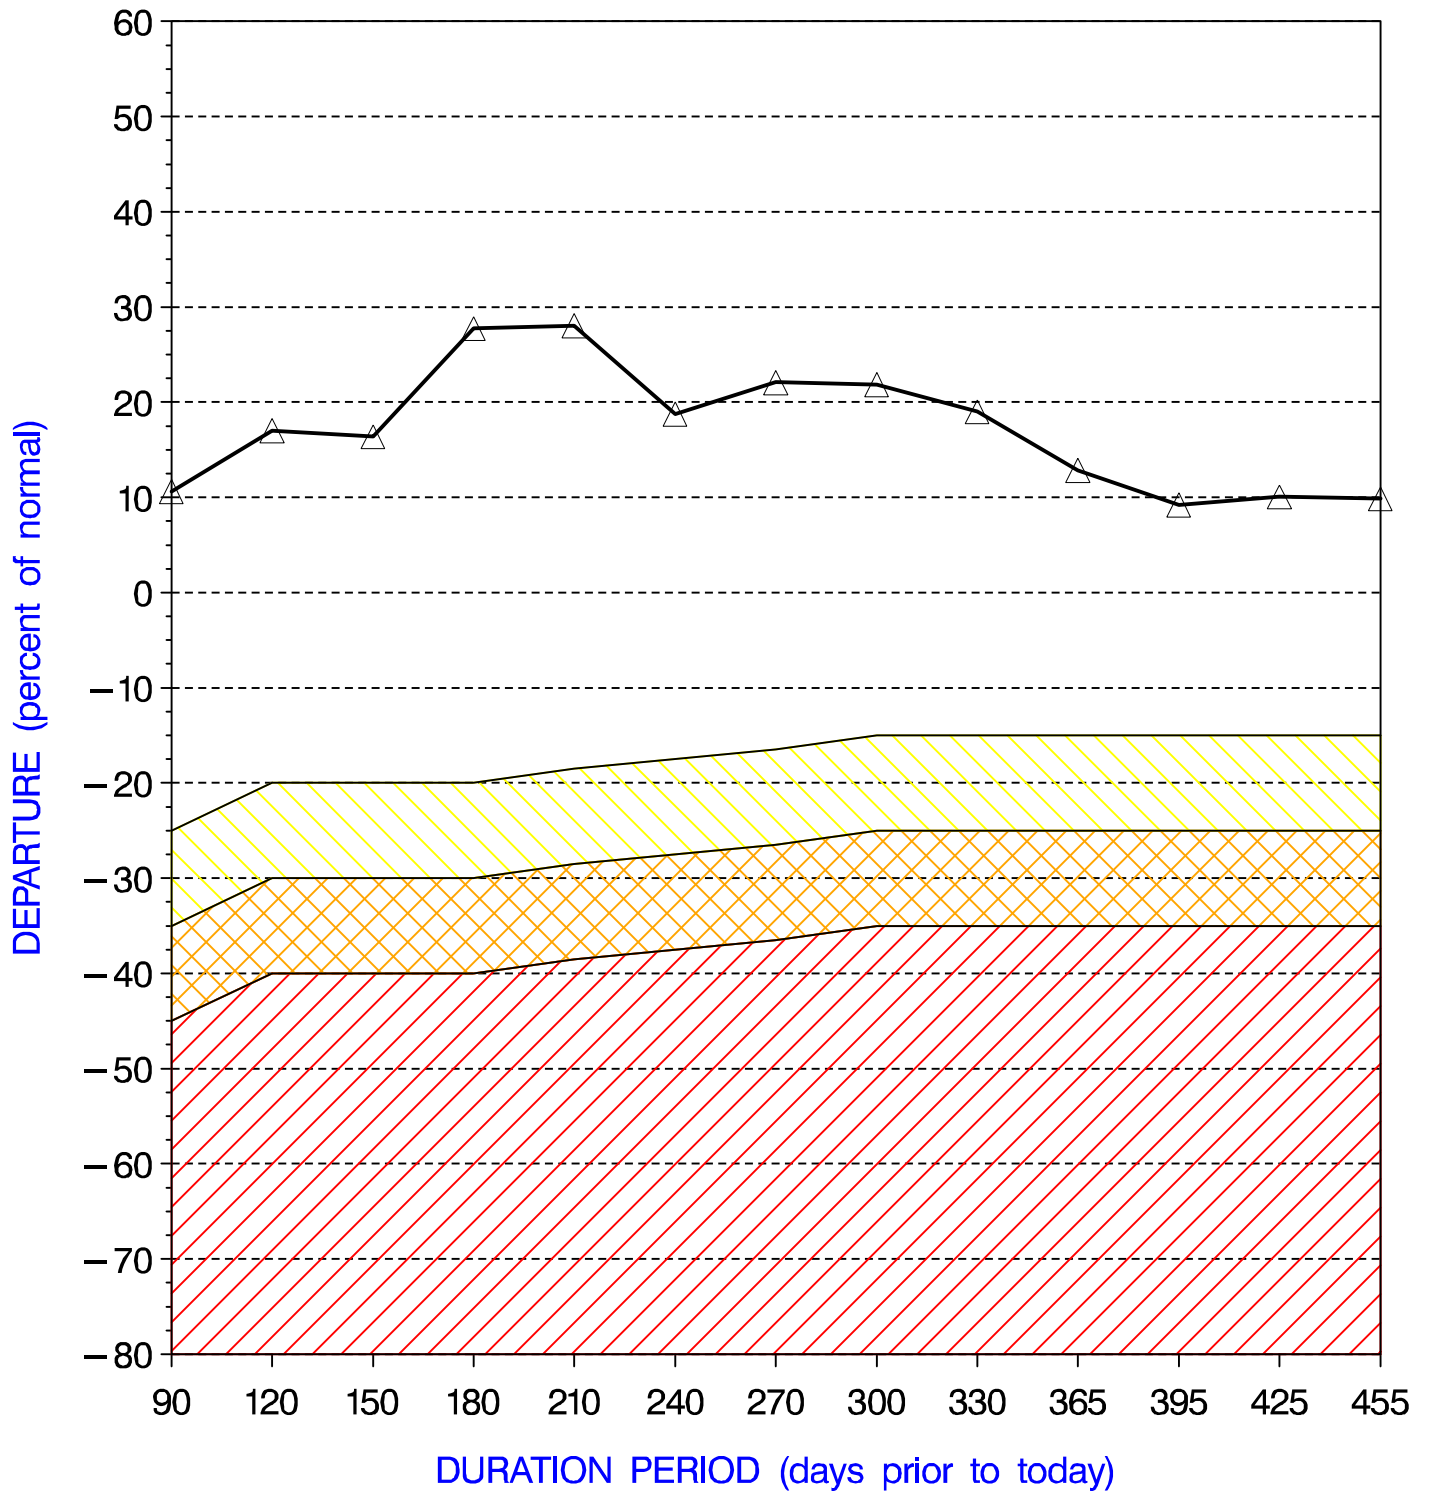

INDIANA COUNTY PRECIPITATION PERCENT DEPARTURES

PRECIPITATION DATA SUPPLIED BY THE NATIONAL WEATHER SERVICE

DATE OF PLOT = 05/14/08

Note: Grey line is Percent Departure from normal precipitation at the durations shown

yellow area represents drought watch indicator standards
orange XXX area represents drought warning indicator standards
red /// area represents drought emergency indicator standards