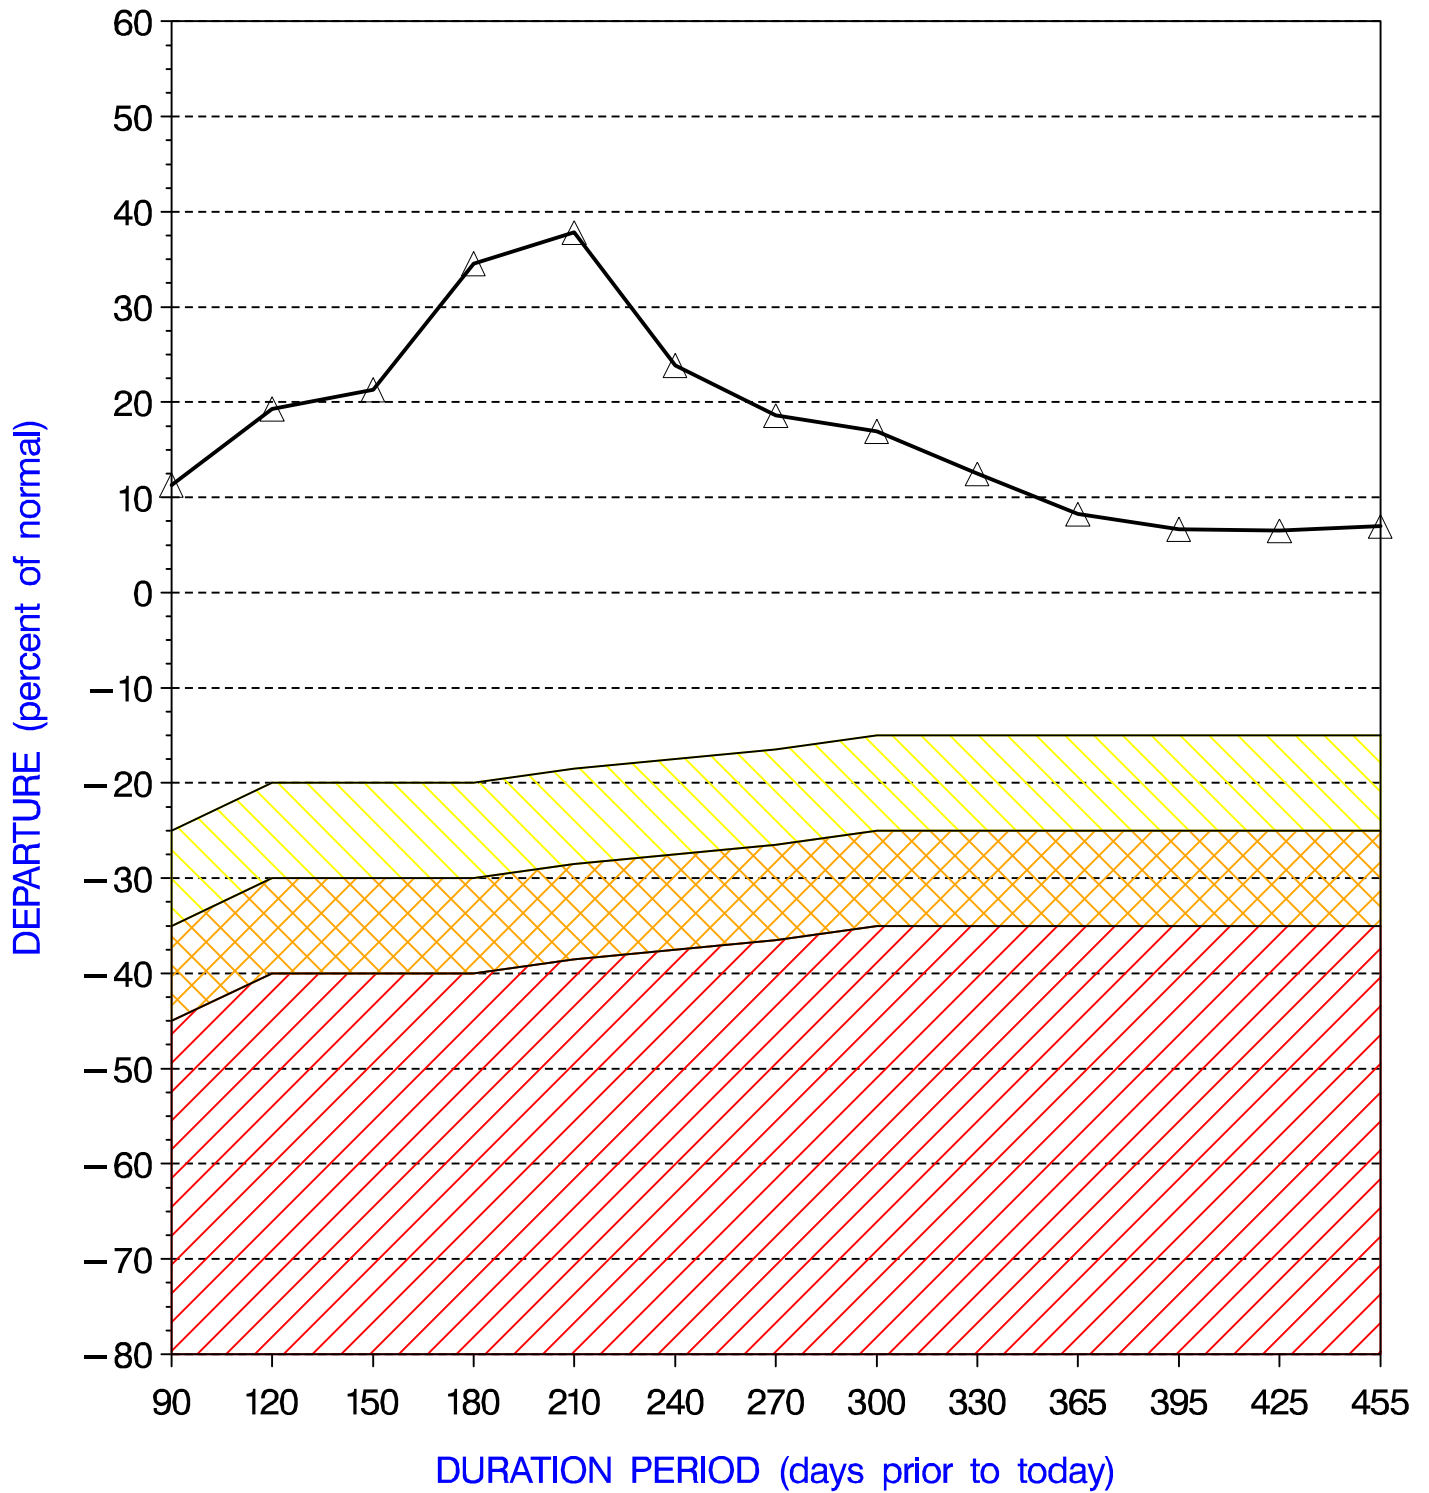

JEFFERSON COUNTY PRECIPITATION PERCENT DEPARTURES

PRECIPITATION DATA SUPPLIED BY THE NATIONAL WEATHER SERVICE

DATE OF PLOT = 05/14/08

Note: Grey line is Percent Departure from normal precipitation at the durations shown

yellow area represents drought watch indicator standards
orange area represents drought warning indicator standards
red area represents drought emergency indicator standards