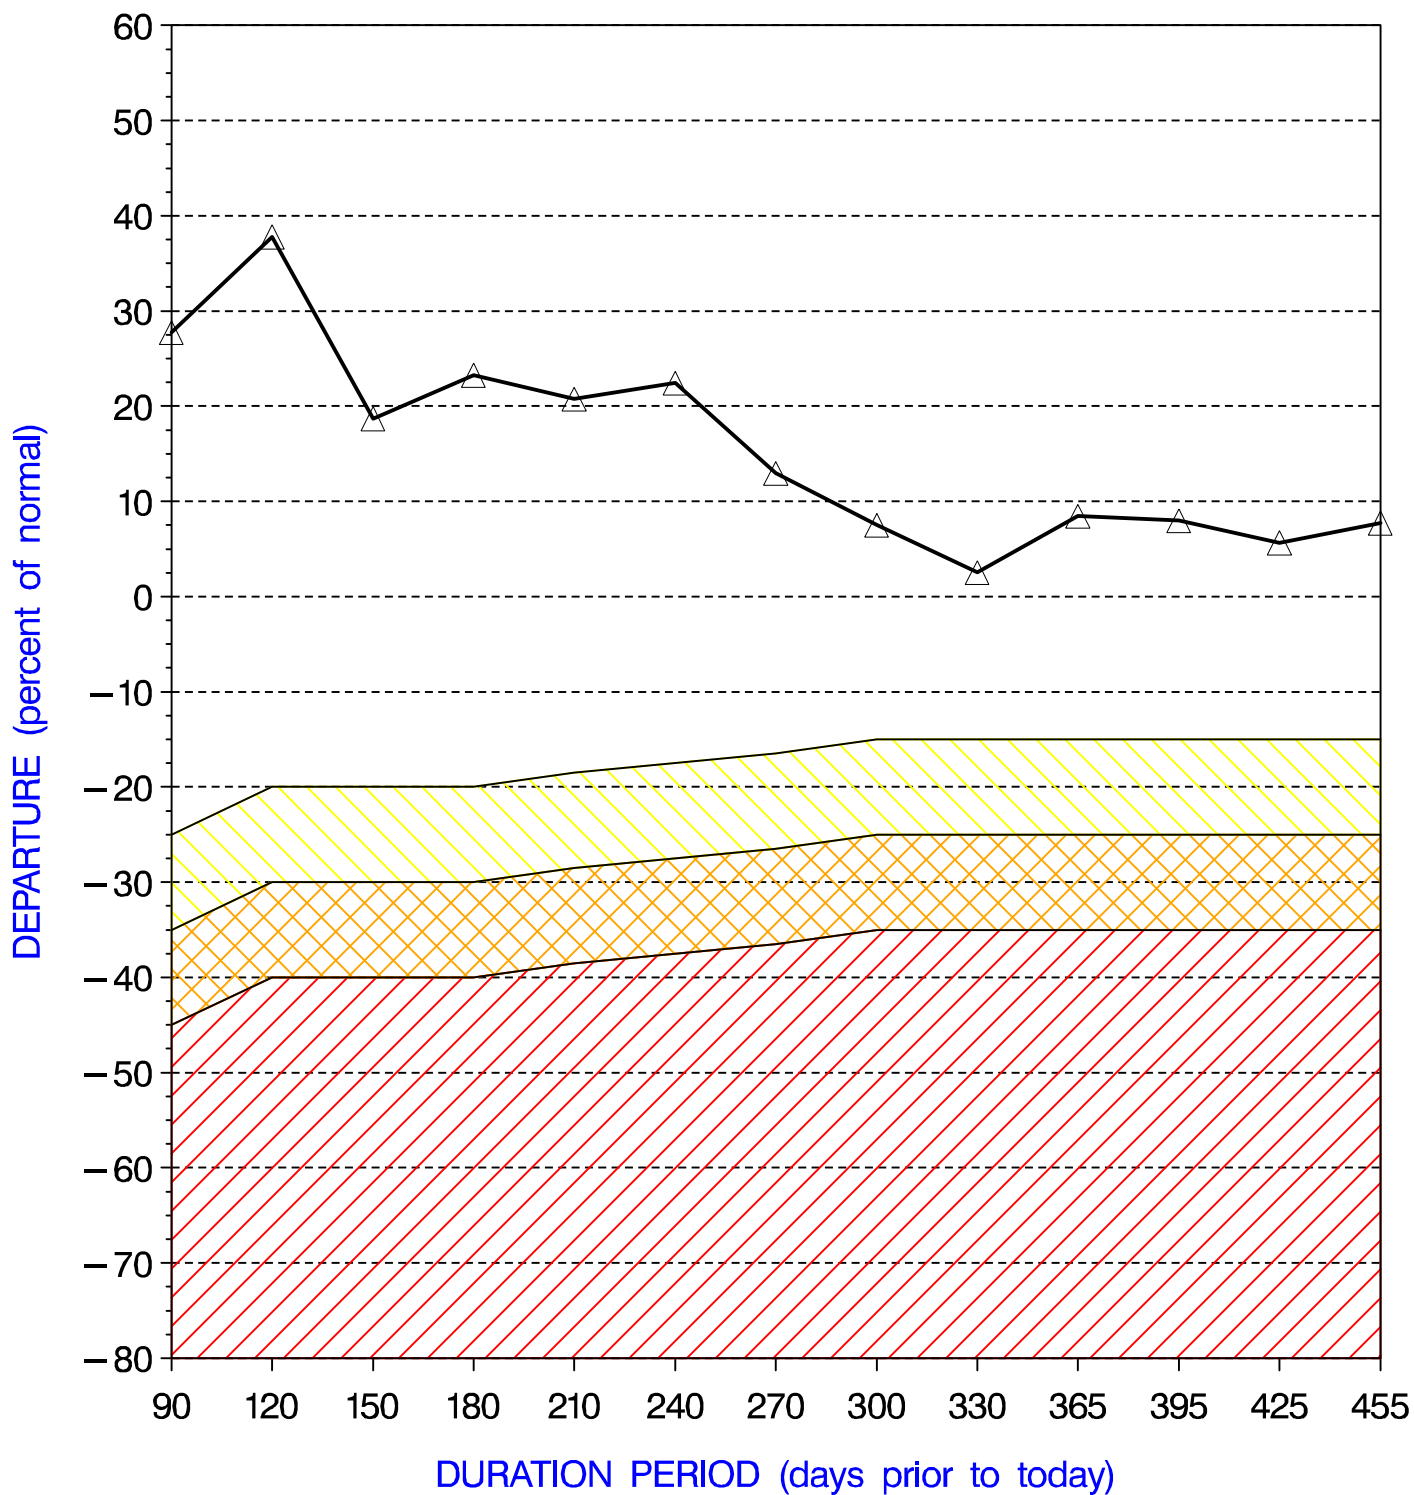

# LANCASTER COUNTY PRECIPITATION PERCENT DEPARTURES

PRECIPITATION DATA SUPPLIED BY THE NATIONAL WEATHER SERVICE

DATE OF PLOT = 11/23/09

Note: Grey line is Percent Departure from normal precipitation at the durations shown

yellow area represents drought watch indicator standards  
orange area represents drought warning indicator standards  
red area represents drought emergency indicator standards