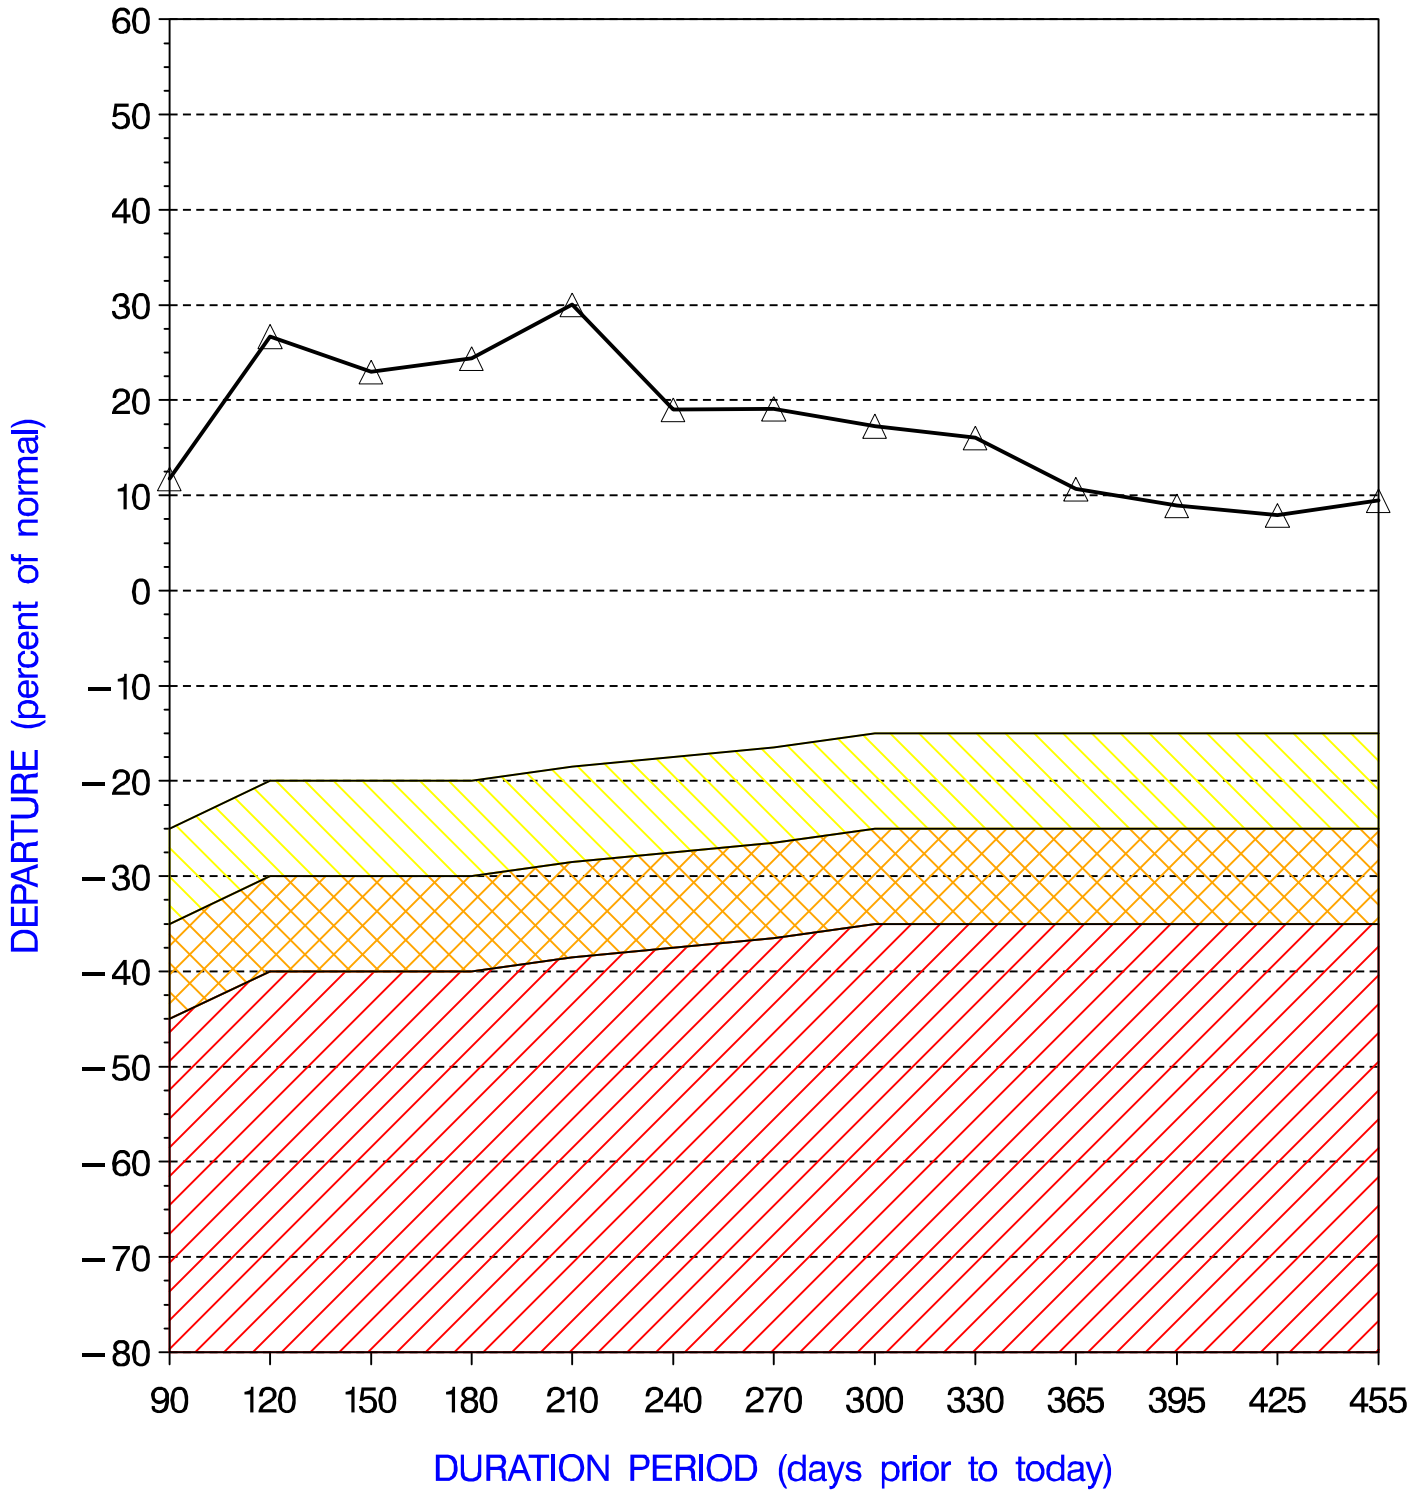

LEBANON COUNTY PRECIPITATION PERCENT DEPARTURES

PRECIPITATION DATA SUPPLIED BY THE NATIONAL WEATHER SERVICE

DATE OF PLOT = 05/14/08

Note: Grey line is Percent Departure from normal precipitation at the durations shown

yellow area represents drought watch indicator standards
orange XXX area represents drought warning indicator standards
red /// area represents drought emergency indicator standards