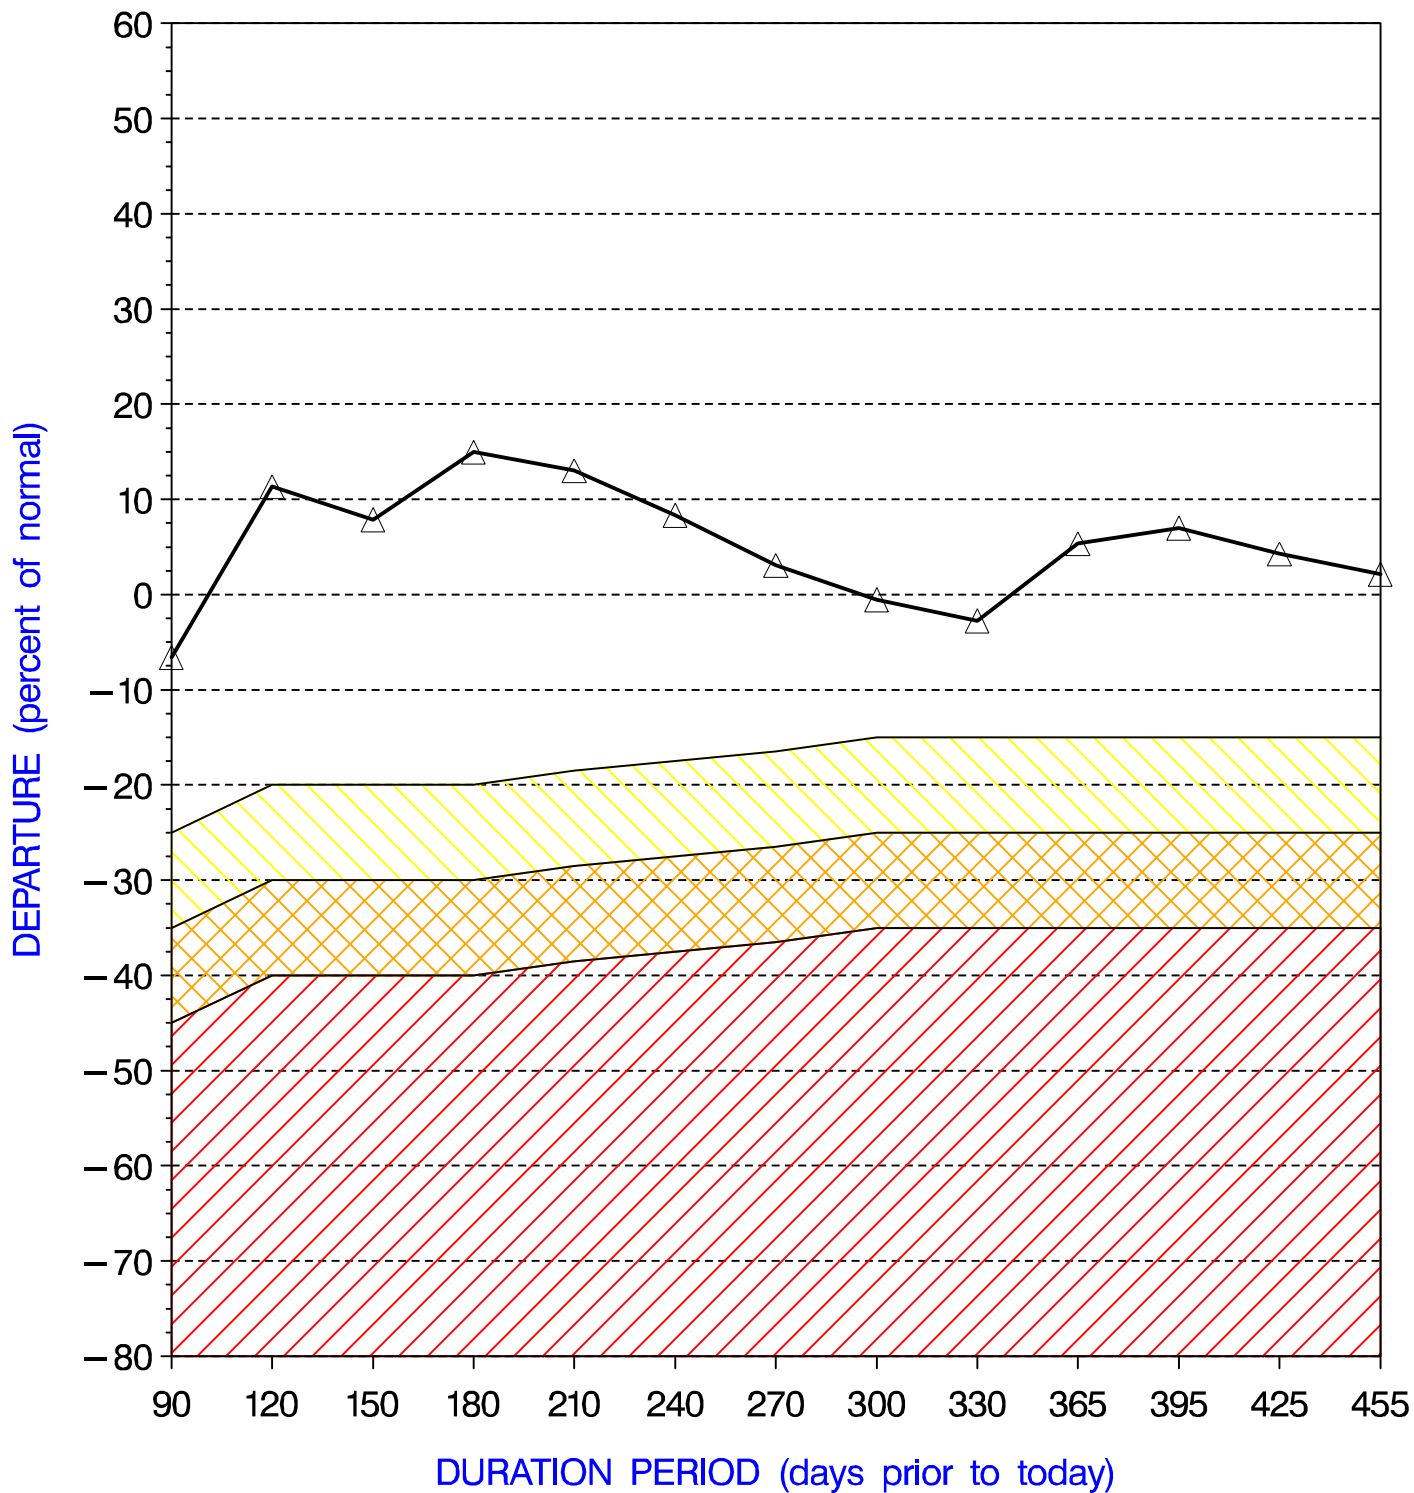

LUZERNE COUNTY PRECIPITATION PERCENT DEPARTURES

PRECIPITATION DATA SUPPLIED BY THE NATIONAL WEATHER SERVICE

DATE OF PLOT = 11/23/09

Note: Grey line is Percent Departure from normal precipitation at the durations shown

yellow area represents drought watch indicator standards
orange area represents drought warning indicator standards
red area represents drought emergency indicator standards