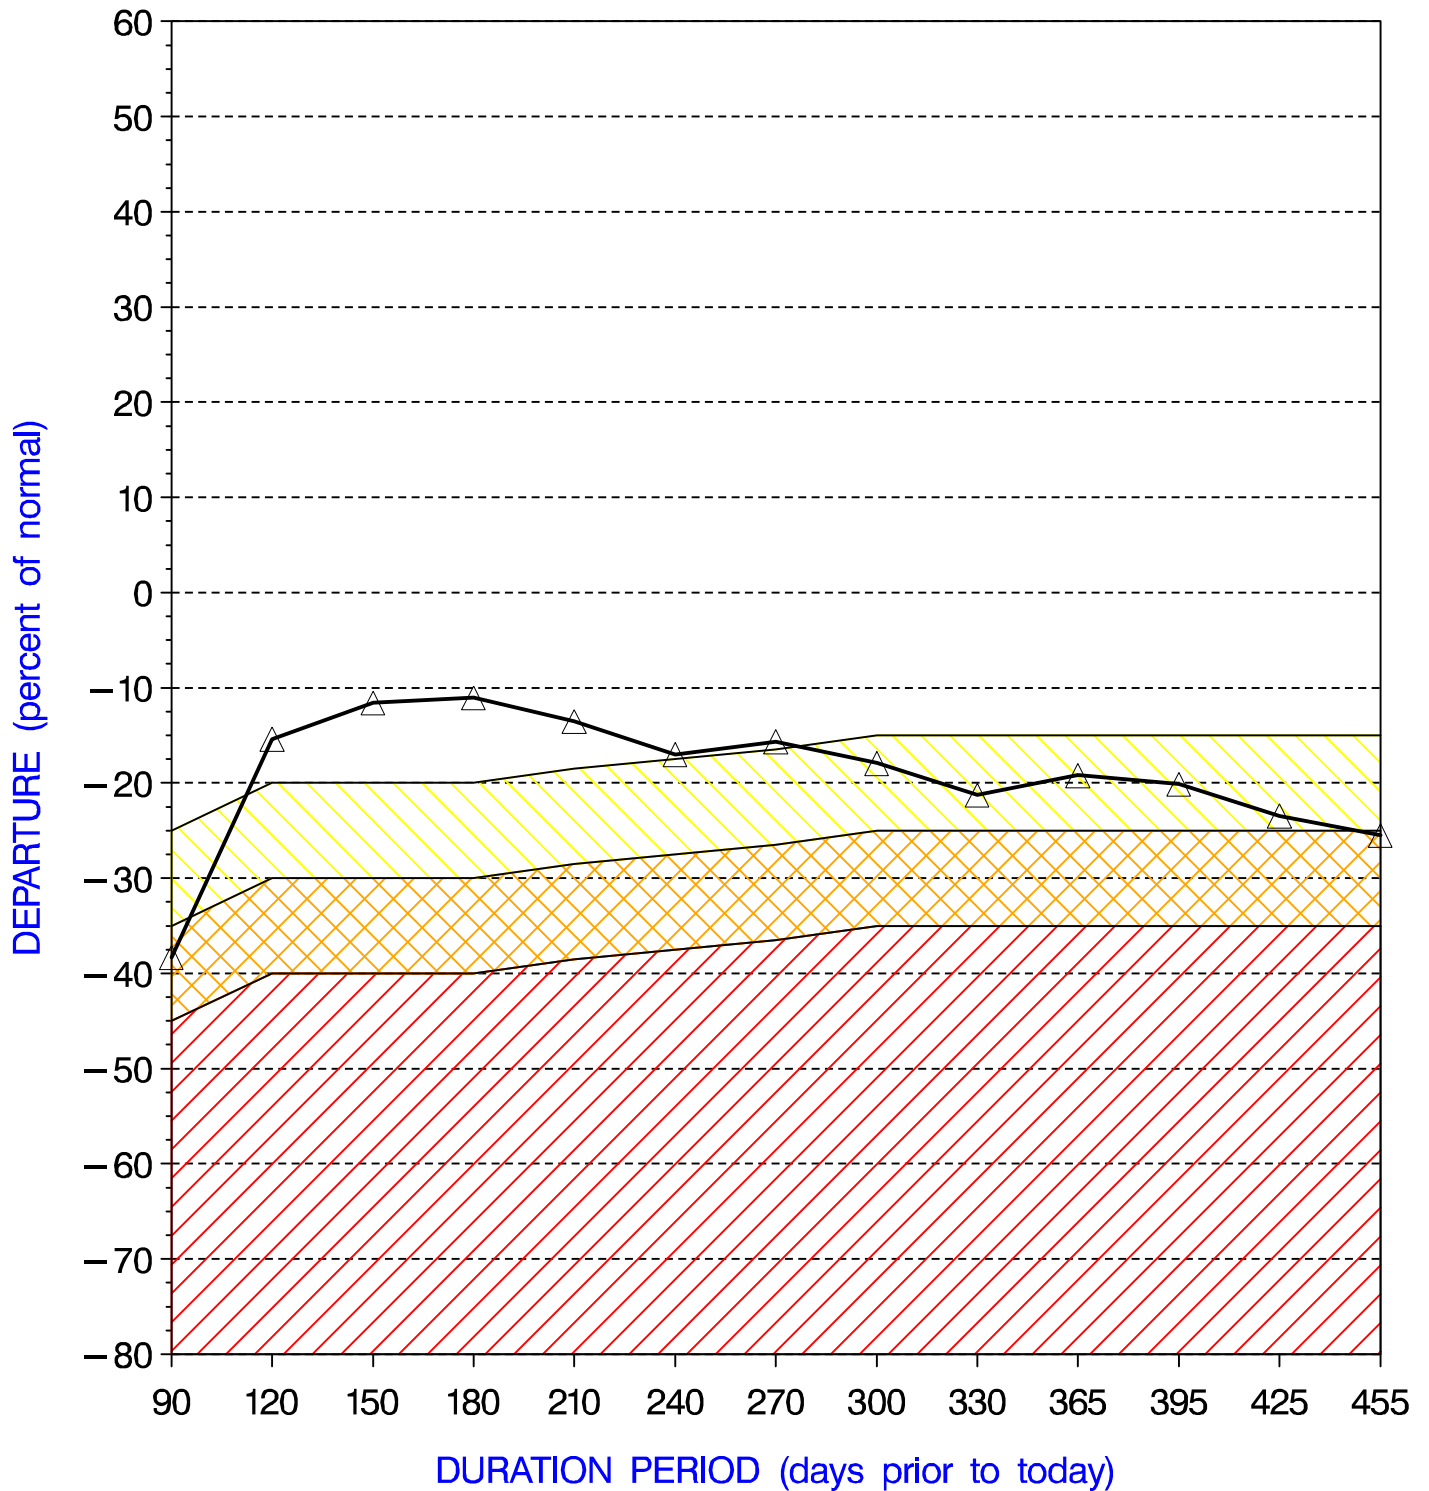

MCKEAN COUNTY PRECIPITATION PERCENT DEPARTURES

PRECIPITATION DATA SUPPLIED BY THE NATIONAL WEATHER SERVICE

DATE OF PLOT = 11/23/09

Note: Grey line is Percent Departure from normal precipitation at the durations shown

yellow area represents drought watch indicator standards
orange area represents drought warning indicator standards
red area represents drought emergency indicator standards