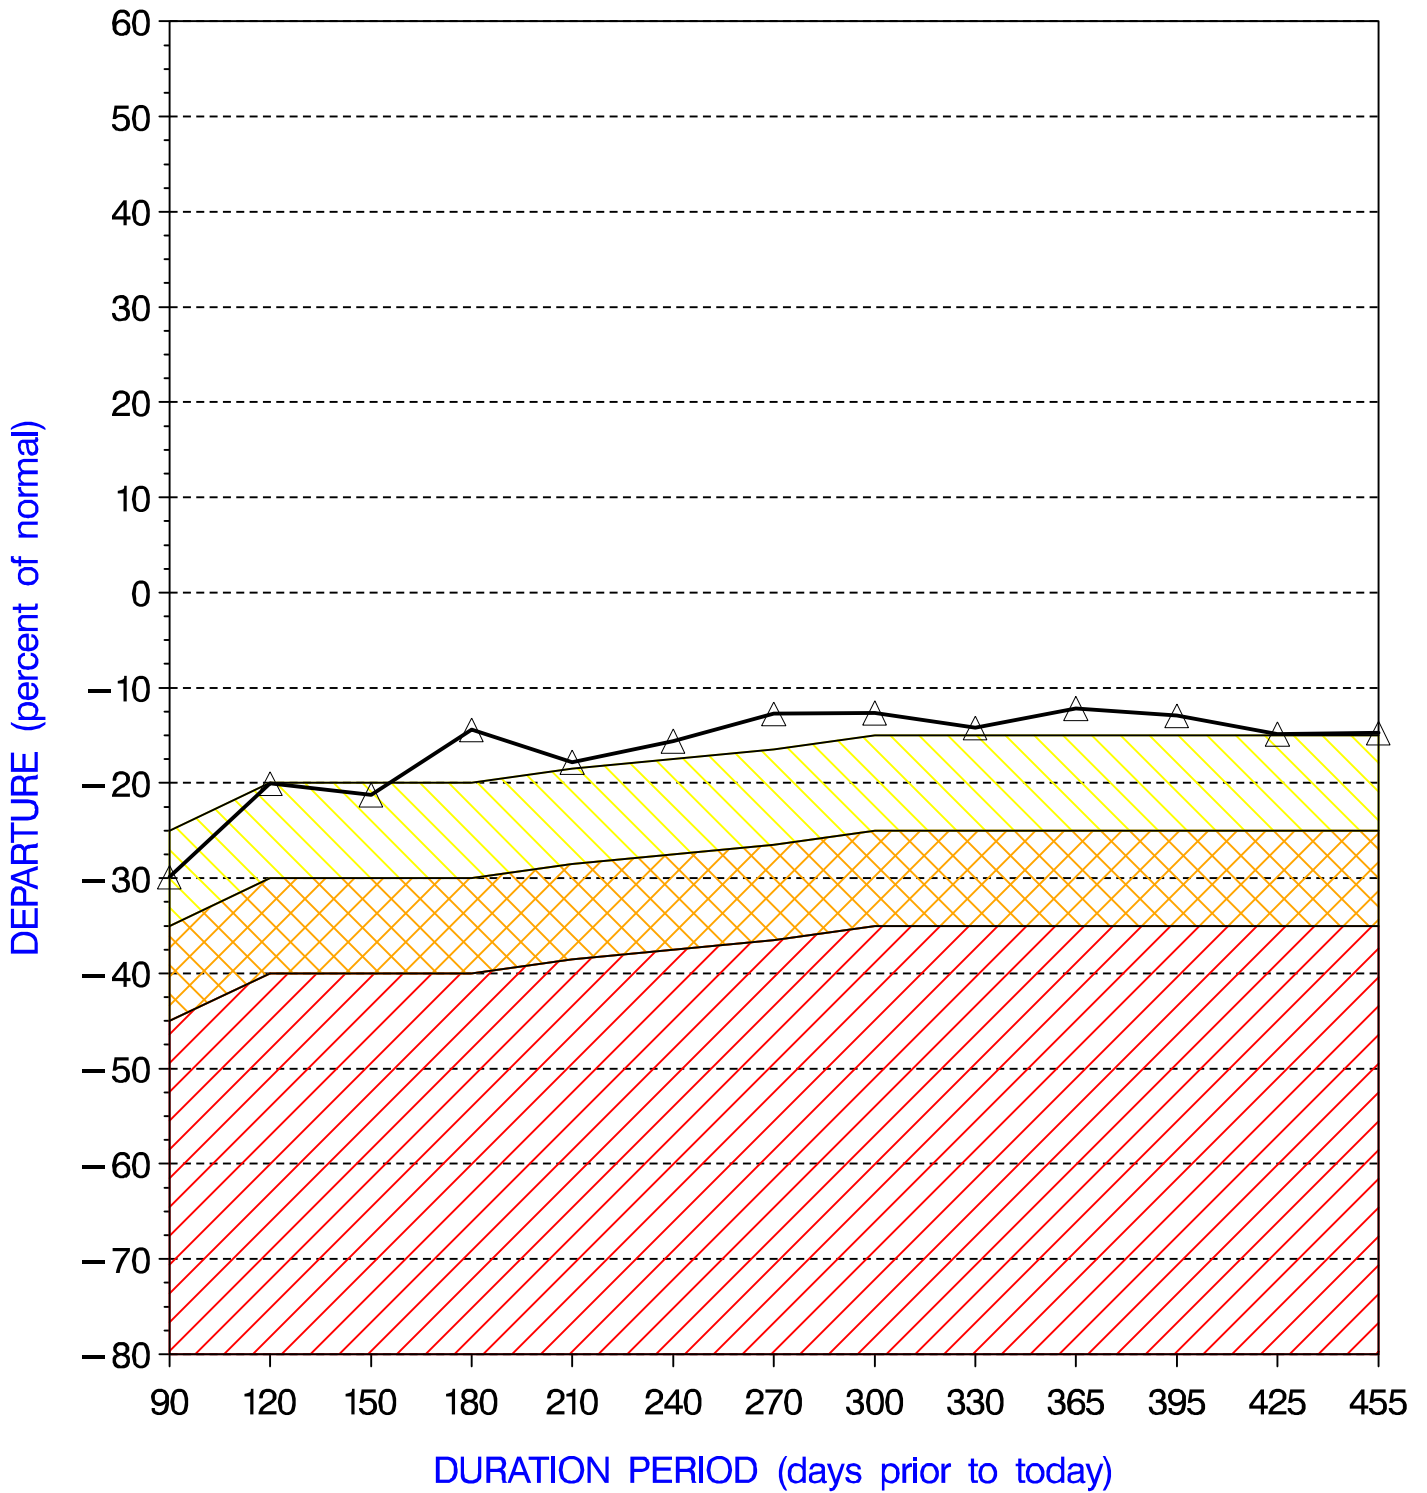

MERCER COUNTY PRECIPITATION PERCENT DEPARTURES

PRECIPITATION DATA SUPPLIED BY THE NATIONAL WEATHER SERVICE

DATE OF PLOT = 11/23/09

Note: Grey line is Percent Departure from normal precipitation at the durations shown

yellow area represents drought watch indicator standards
orange area represents drought warning indicator standards
red area represents drought emergency indicator standards