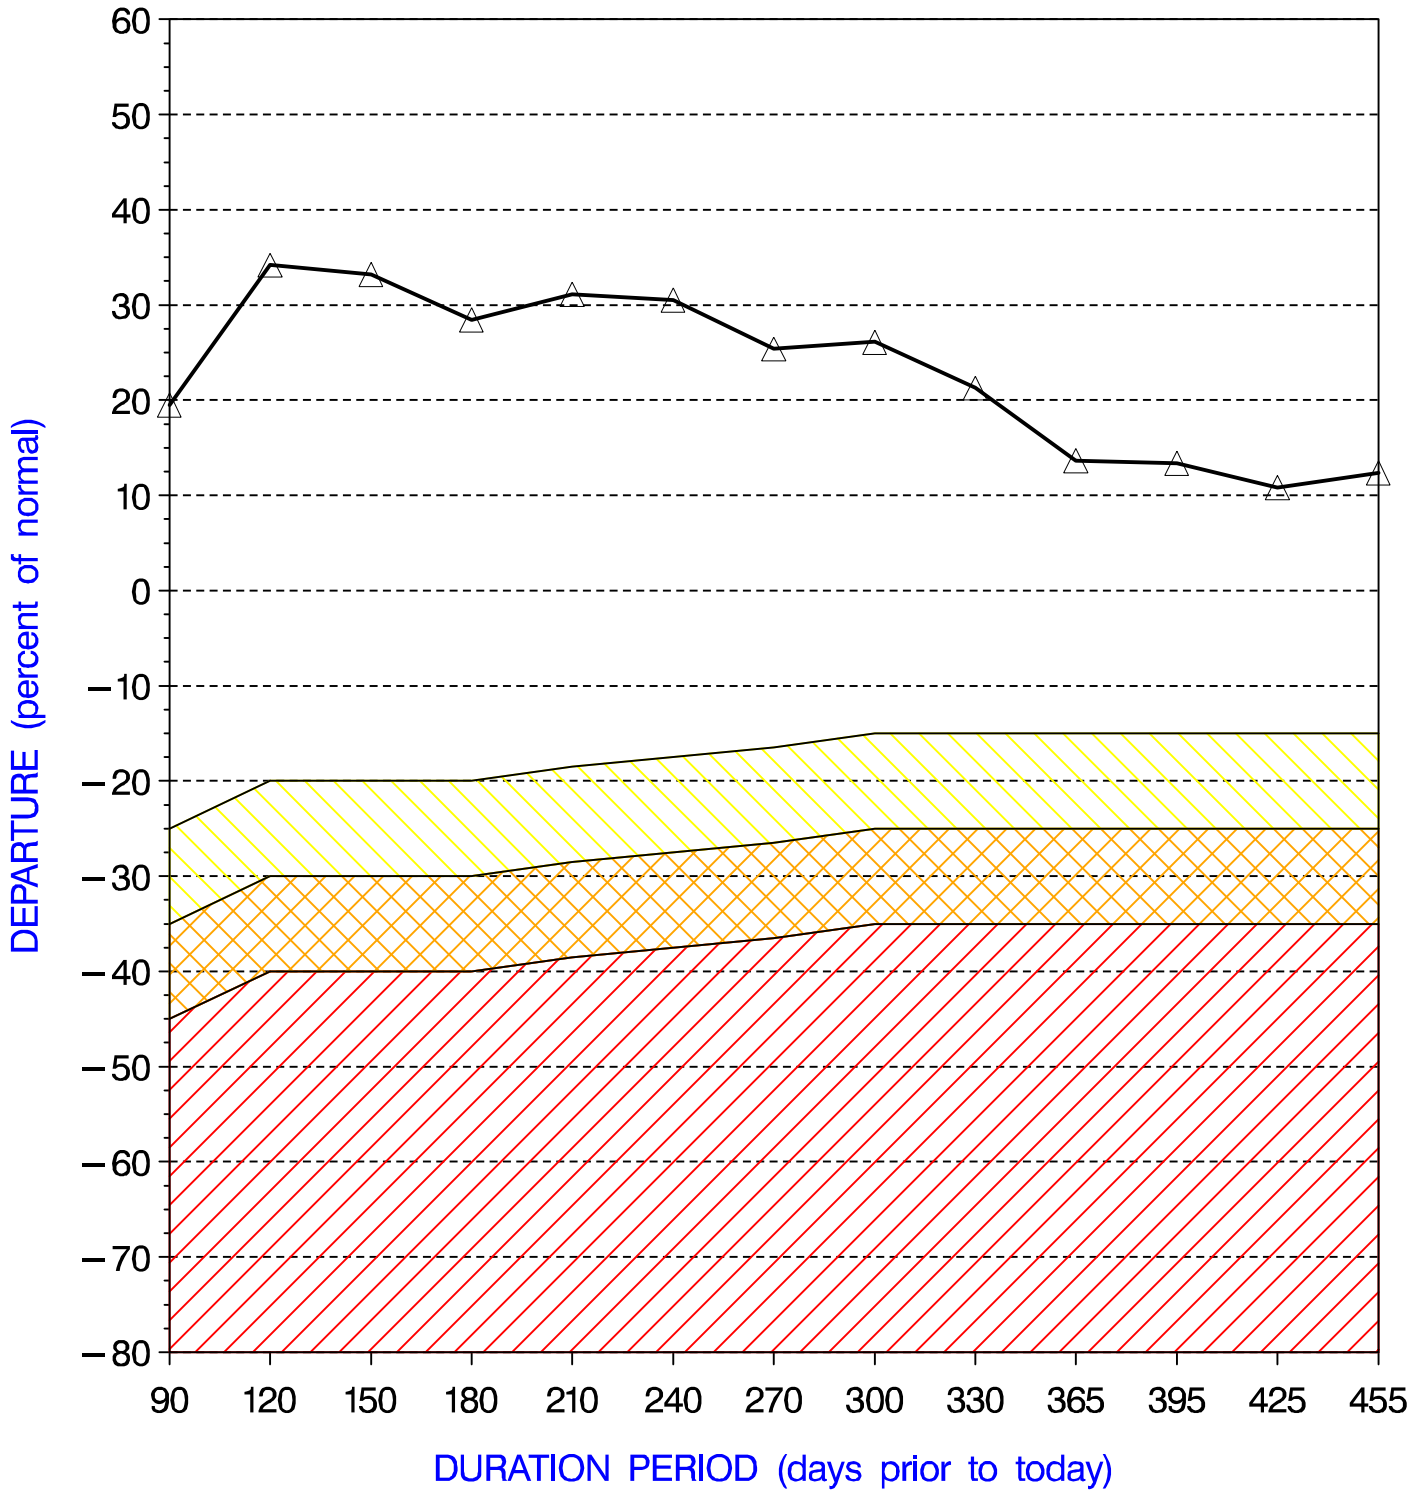

MONROE COUNTY PRECIPITATION PERCENT DEPARTURES

PRECIPITATION DATA SUPPLIED BY THE NATIONAL WEATHER SERVICE

DATE OF PLOT = 05/14/08

Note: Grey line is Percent Departure from normal precipitation at the durations shown

yellow area represents drought watch indicator standards
orange area represents drought warning indicator standards
red area represents drought emergency indicator standards