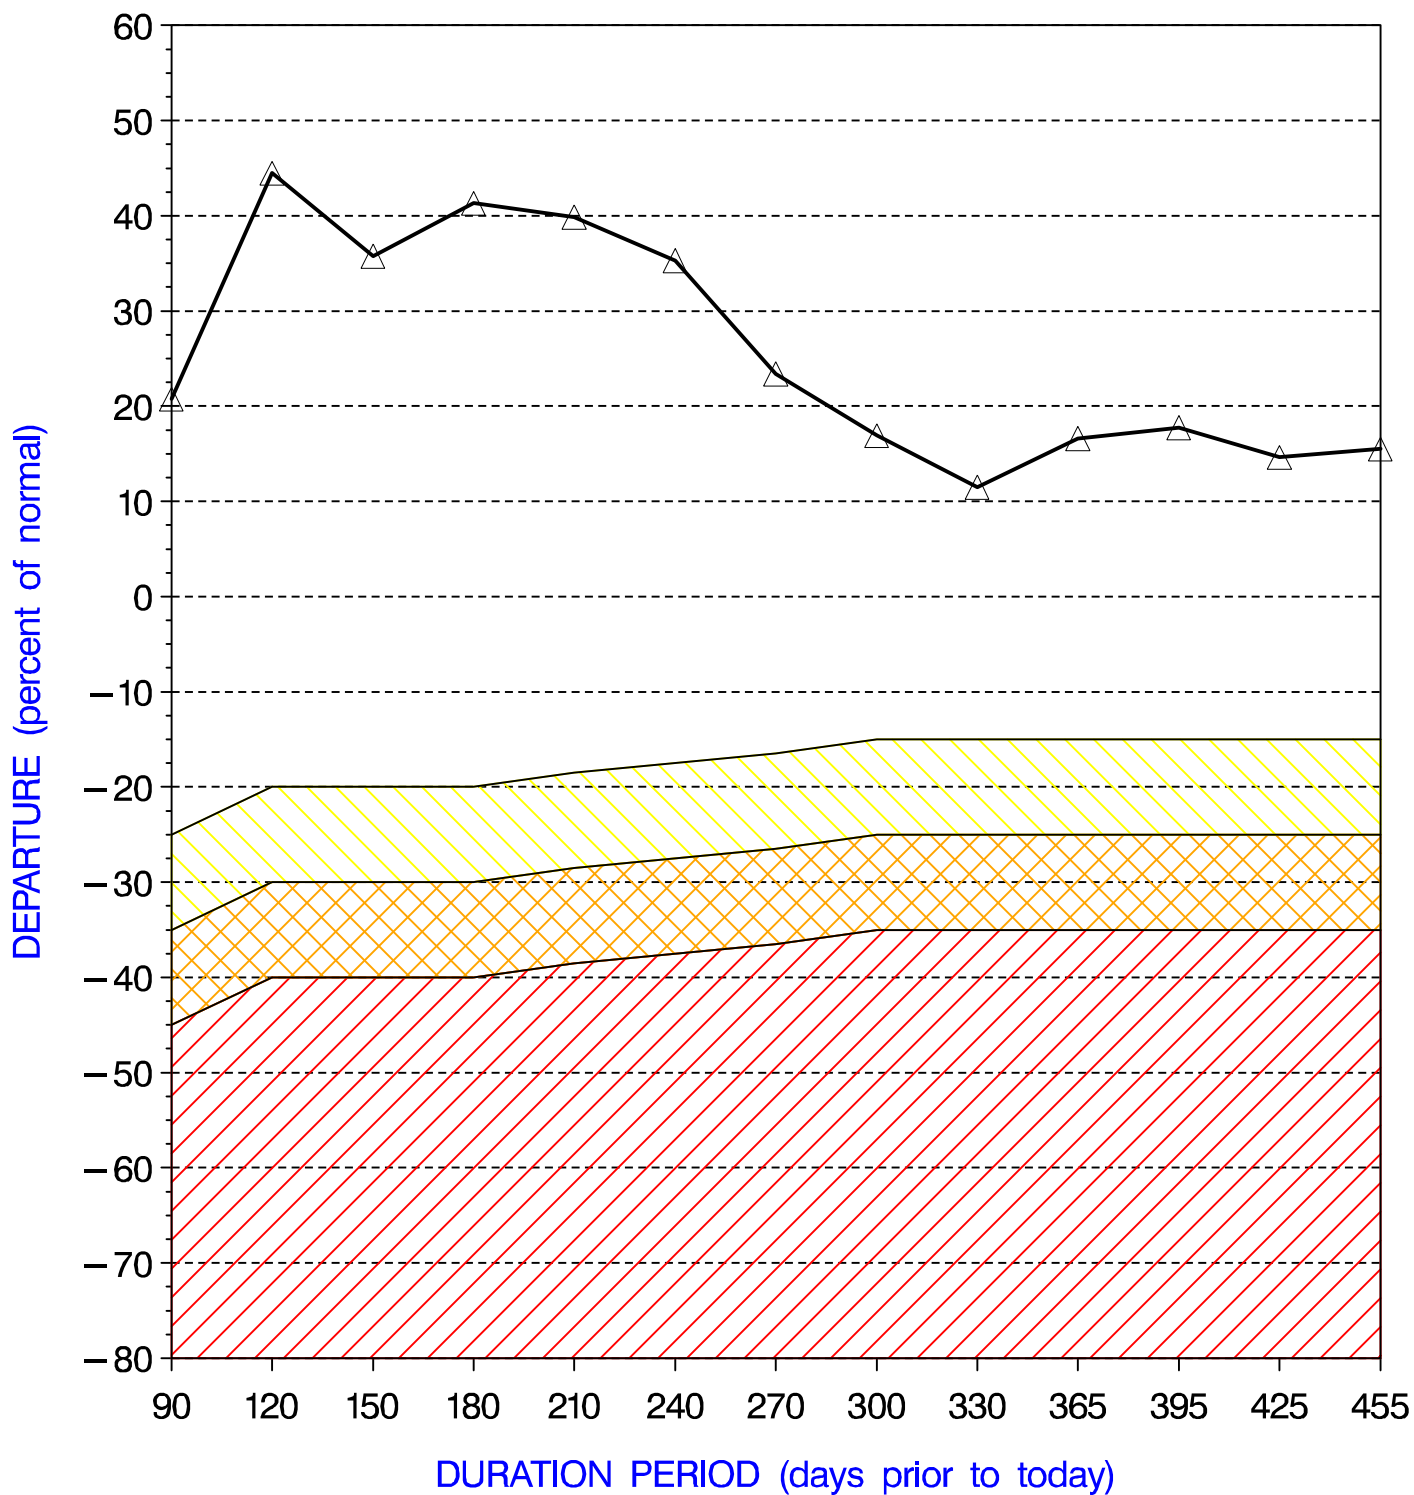

MONTGOMERY COUNTY PRECIPITATION PERCENT DEPARTURES

PRECIPITATION DATA SUPPLIED BY THE NATIONAL WEATHER SERVICE

DATE OF PLOT = 11/23/09

Note: Grey line is Percent Departure from normal precipitation at the durations shown

yellow area represents drought watch indicator standards
orange area represents drought warning indicator standards
red area represents drought emergency indicator standards