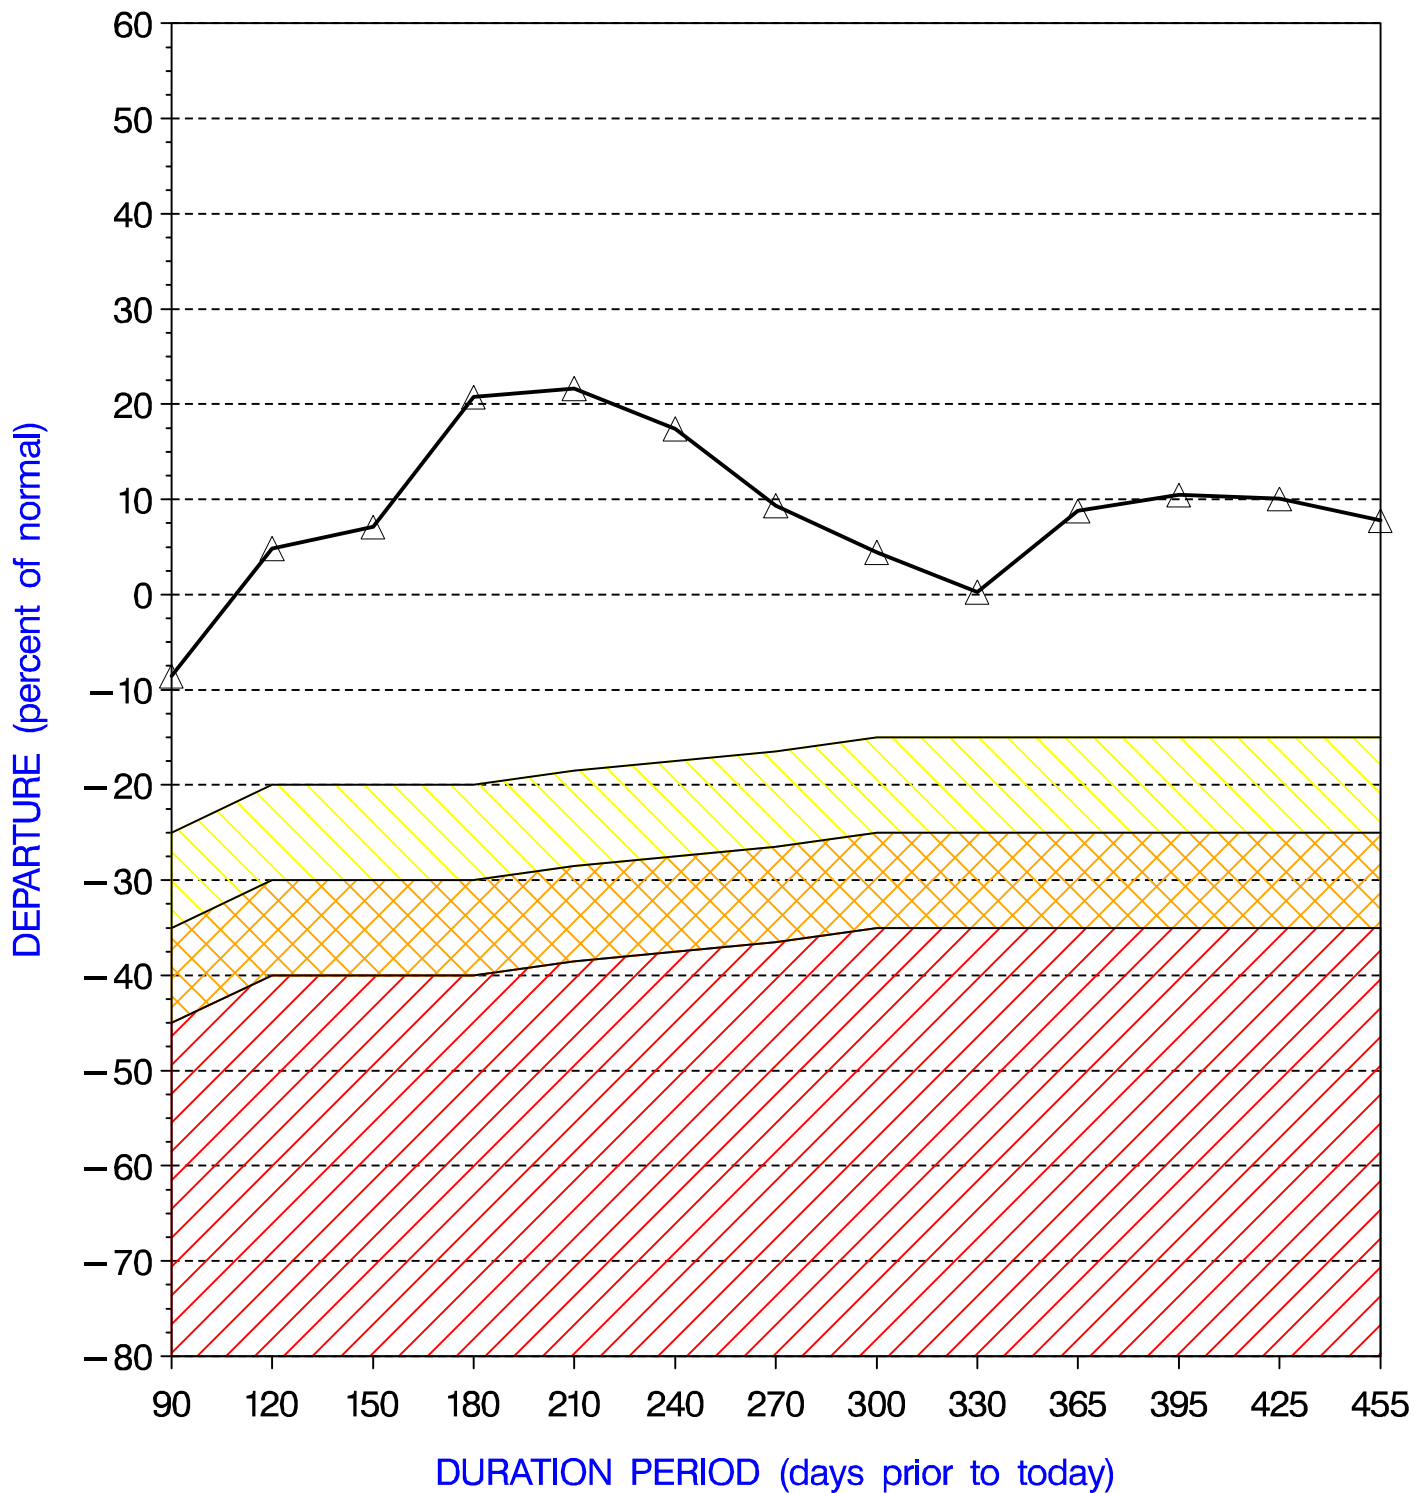

NORTHAMPTON COUNTY PRECIPITATION PERCENT DEPARTURES

PRECIPITATION DATA SUPPLIED BY THE NATIONAL WEATHER SERVICE

DATE OF PLOT = 11/23/09

Note: Grey line is Percent Departure from normal precipitation at the durations shown

yellow area represents drought watch indicator standards
orange area represents drought warning indicator standards
red area represents drought emergency indicator standards